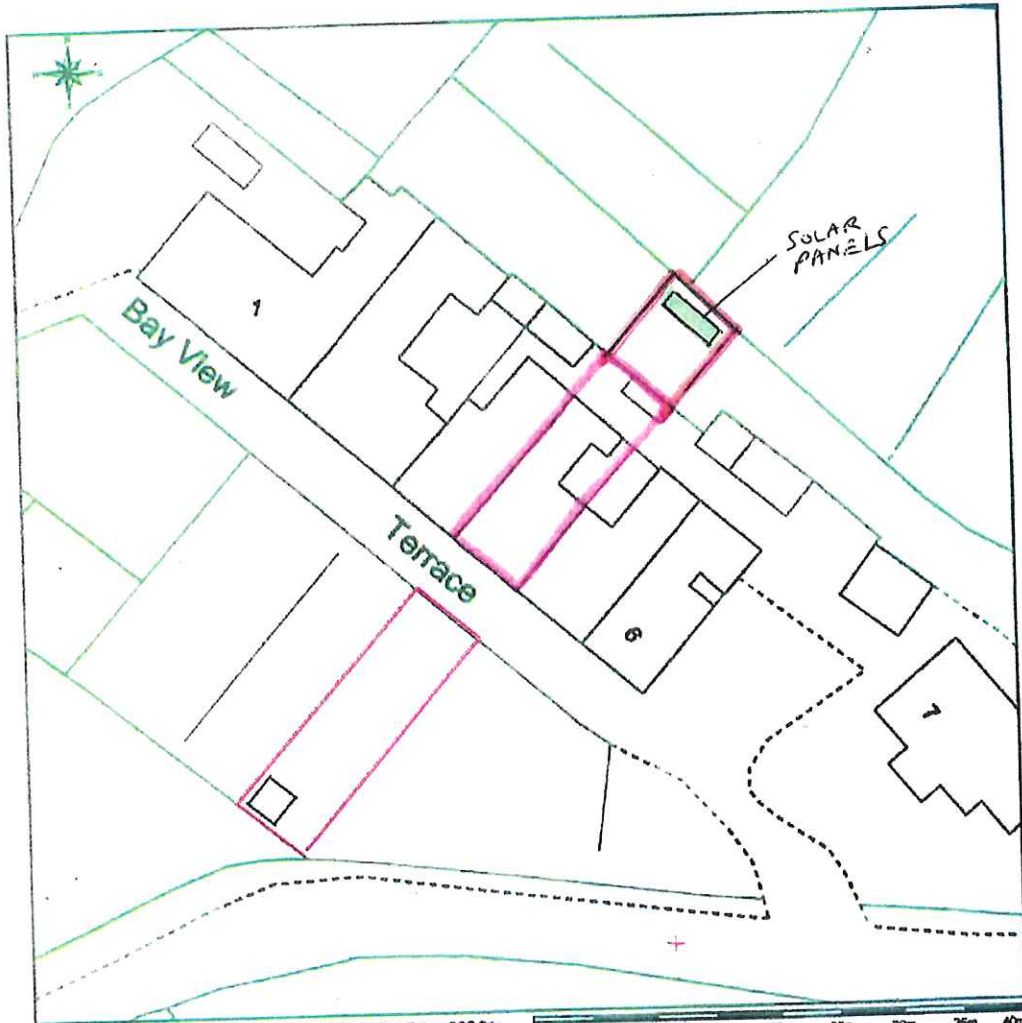

# Site Plan of Tr210NE

This Plan includes the following Licensed Data: OS MasterMap Colour PDF Site Plan/Block Plan by the Ordnance Survey National Geographic Database and incorporating surveyed revision available at the date of production. Reproduction in whole or in part is prohibited without the prior permission of Ordnance Survey. This representation of a road, track or path is no evidence of a right of way. The representation of features, as lines is no evidence of a property boundary. © Crown copyright and database rights, 2016. Ordnance Survey 0100031073

0m 5m 10m 15m 20m 25m 30m 35m 40m

Scale: 1:500, paper size: A4

Site Plan

4 Bay View Terrace

Porthmellon  
St. Mary's  
Isles of Scilly  
TR21 0NE