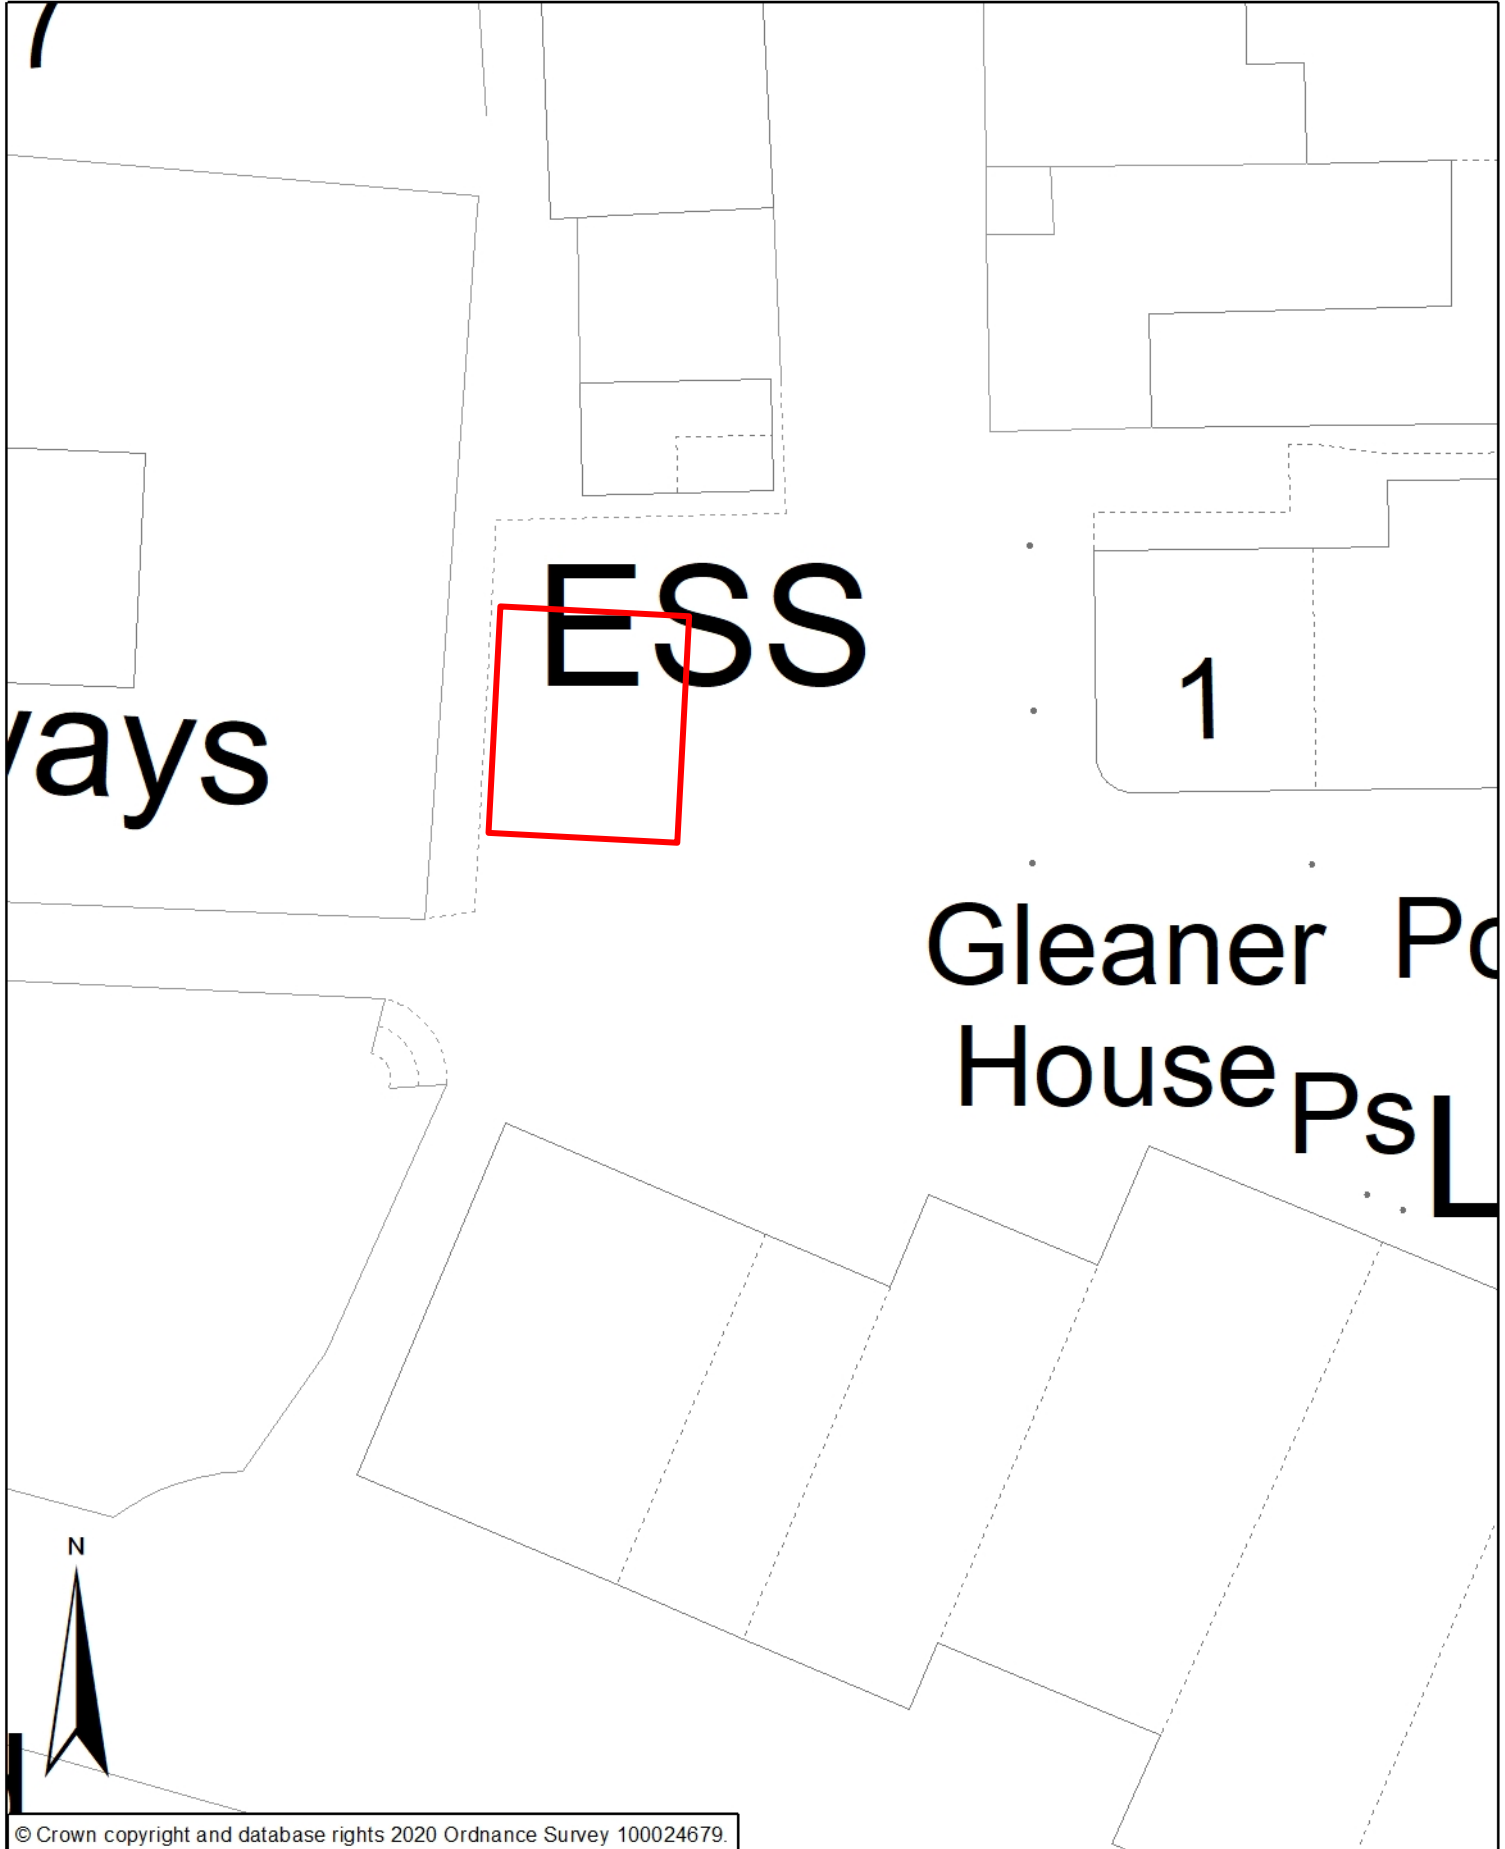

## Block Plan - Existing

© Crown copyright and database rights 2020 Ordnance Survey 100024679.

1:200 @A4 0 1 2 4 6 8 10 Meters

For use and reproduction by the Council of the Isles of Scilly only.

Council of the Isles of Scilly, Town Hall, The Parade, St Mary's, Isles of Scilly, TR21 0LW