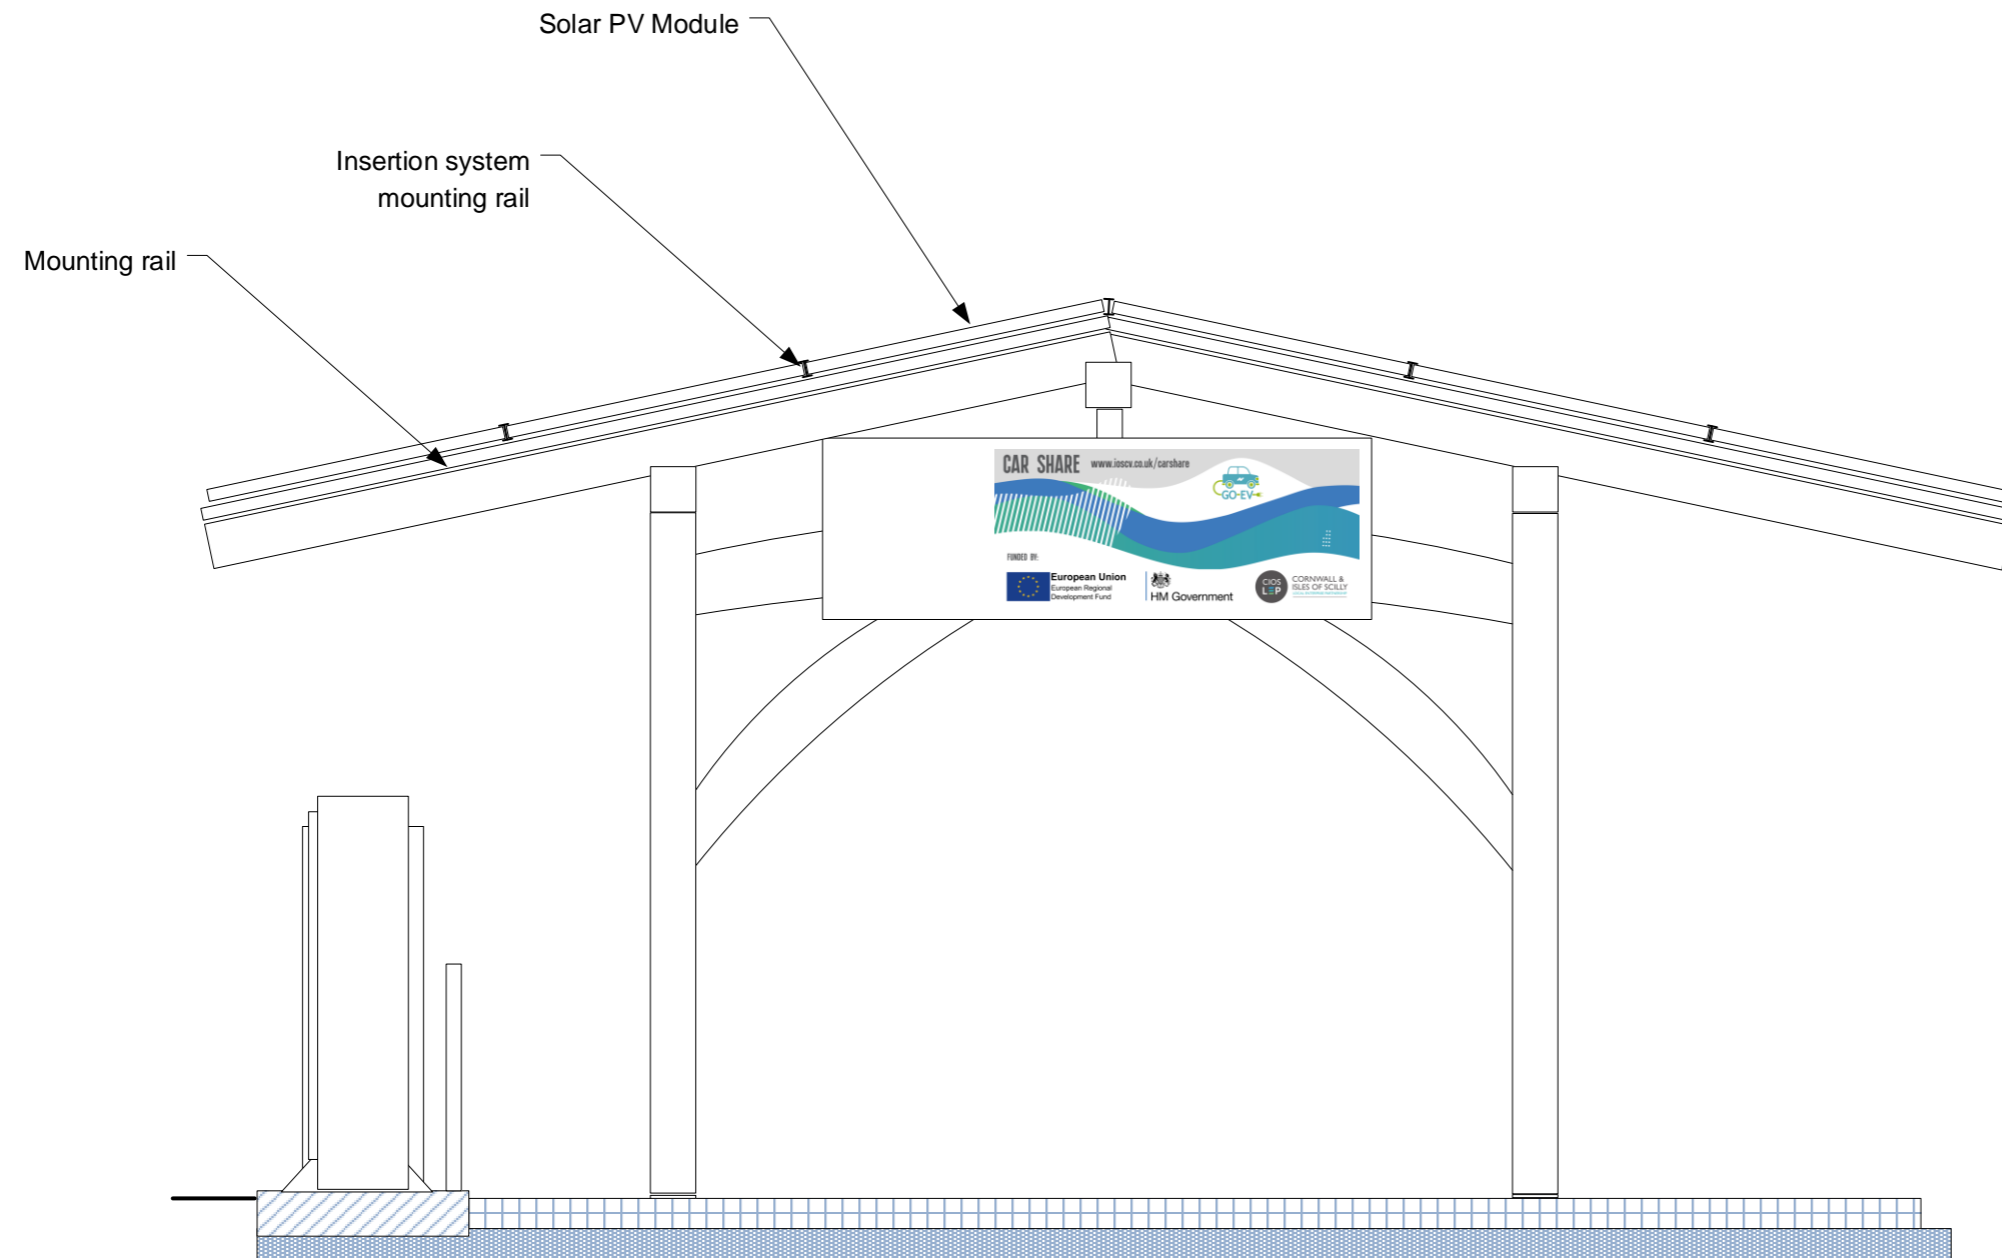

Title	IoS GO-EV East Elevation
--------------	--------------------------

Notes

Diagram showing East (front) elevation of canopy installation with associated EV charging and supply equipment.

R01 First Version
R02 Amendments for planning

Notes

Diagram showing West (rear) elevation of solar canopy installation with associated EV charging and supply equipment.

R01 First Version
R02 Amendments for planning

Project	IoS GO-EV
Client	IoSCV
Date	20/04/2020
Scale	1:50
Drawn	DJH
Drawing	GO-EV Site 5 Elevations
Revision	02

Designed By

Email: info@ioscv.co.uk
Web: www.ioscv.co.uk

Title	IoS GO-EV South Elevation
--------------	---------------------------

Notes

Diagram showing Side elevation of carport installation with associated solar, EV charging and supply equipment

Notes

Diagram showing roof plan of solar canopy installation with associated EV charging and supply equipment.

R01 First Version
R02 Amendments for planning

Project	IoS GO-EV
Client	IoSCV
Date	20/04/2020
Scale	1:50
Drawn	DJH
Drawing	GO-EV Site 5 Elevations
Revision	02