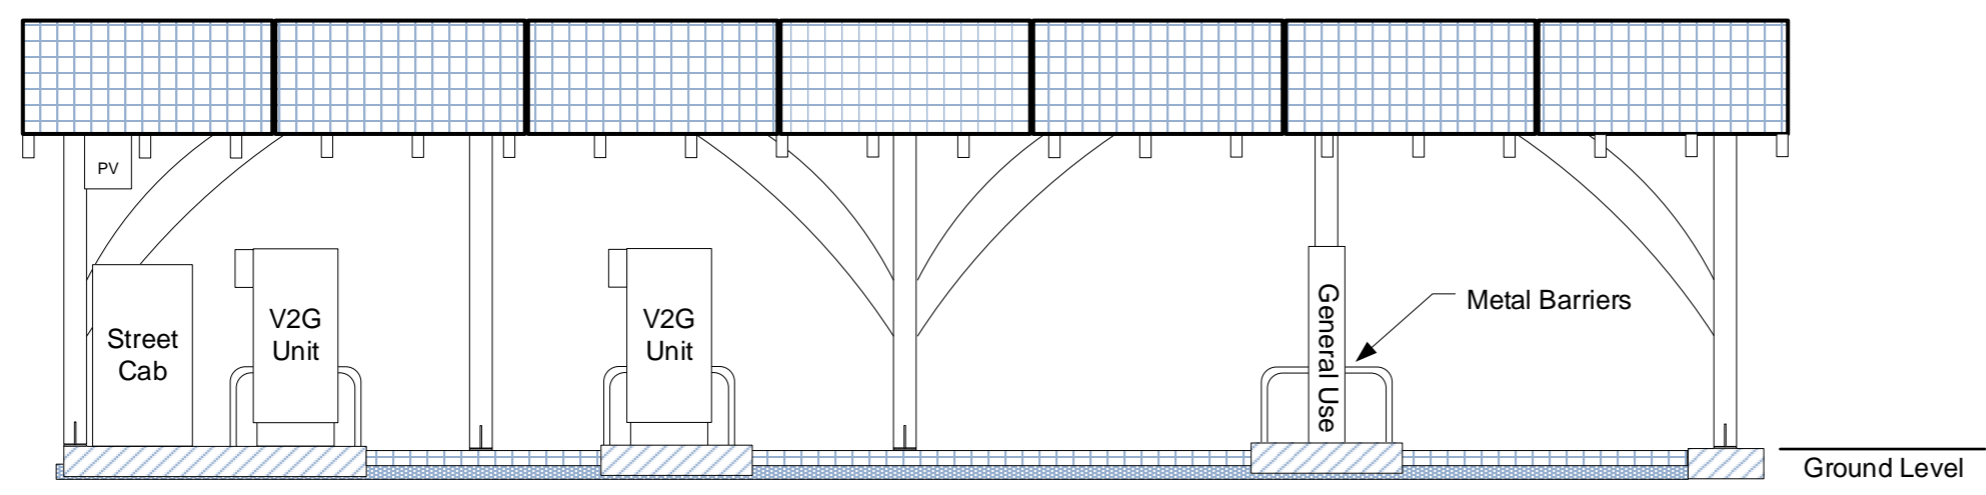

Title	IoS GO-EV East Elevation
--------------	--------------------------

Notes

Diagram showing East (front) elevation of canopy installation with associated EV charging and supply equipment.

R01 First Version
R02 Amendments for planning

Notes

Diagram showing West (rear) elevation of solar canopy installation with associated EV charging and supply equipment.

R01 First Version
R02 Amendments for planning

Project	IoS GO-EV
Client	IoSCV
Date	20/04/2020
Scale	1:50
Drawn	DJH
Drawing	GO-EV Site 5 Elevations
Revision	02

Designed By

Email: info@ioscv.co.uk
Web: www.ioscv.co.uk

Title	IoS GO-EV South Elevation
--------------	---------------------------

Notes

Diagram showing Side elevation of carport installation with associated solar, EV charging and supply equipment