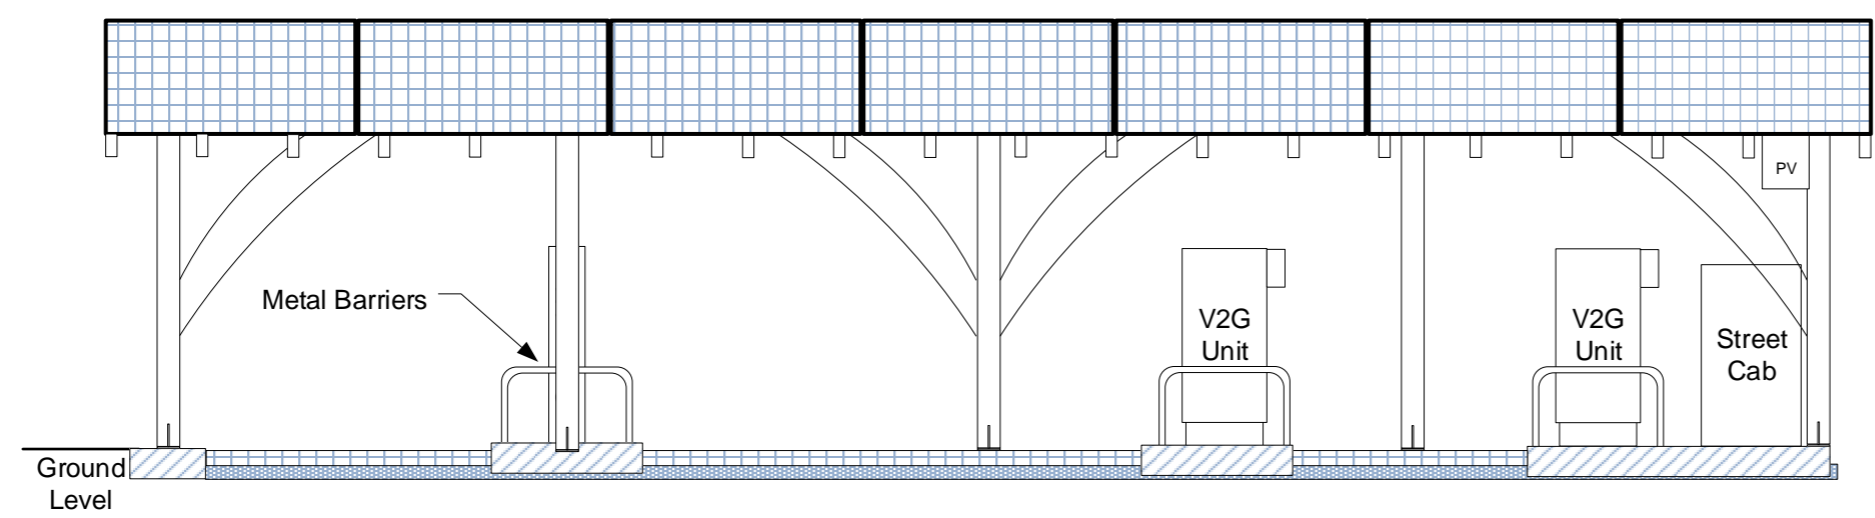

Title	IoS GO-EV East Elevation
--------------	--------------------------

Notes

Diagram showing East (front) elevation of canopy installation with associated EV charging and supply equipment.

R01 First Version
R02 Amendments for planning

Notes

Diagram showing West (rear) elevation of solar canopy installation with associated EV charging and supply equipment.

R01 First Version
R02 Amendments for planning

Project	IoS GO-EV
Client	IoSCV
Date	20/04/2020
Scale	1:50
Drawn	DJH
Drawing	GO-EV Site 5 Elevations
Revision	02