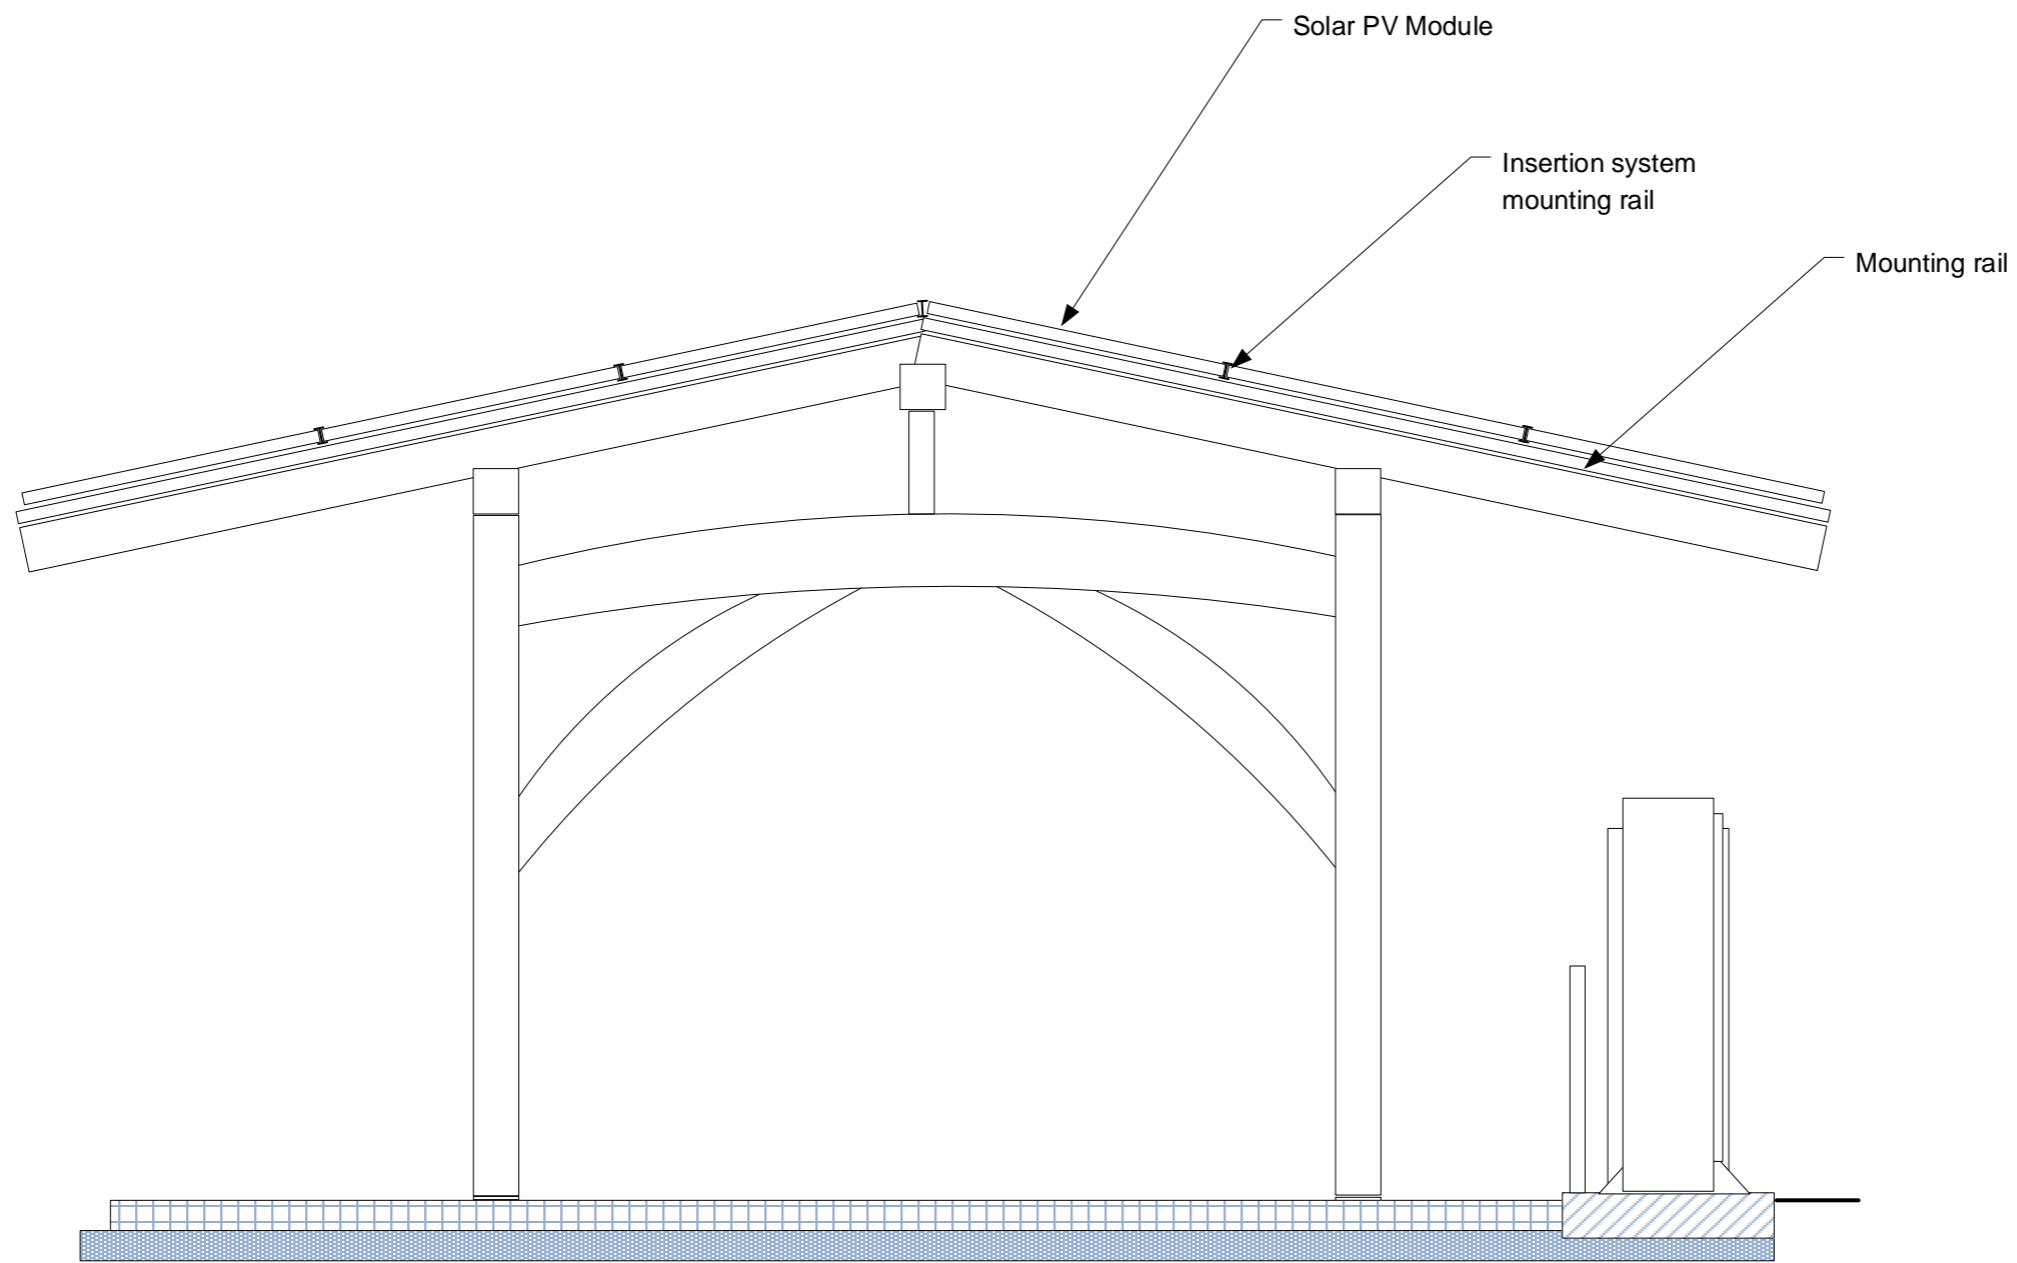

Title	IoS GO-EV East Elevation
--------------	--------------------------

Notes

Diagram showing East (front) elevation of canopy installation with associated EV charging and supply equipment.

R01 First Version
R02 Amendments for planning

Notes

Diagram showing West (rear) elevation of solar canopy installation with associated EV charging and supply equipment.

R01 First Version
R02 Amendments for planning

Project	IoS GO-EV
Client	IoSCV
Date	20/04/2020
Scale	1:50
Drawn	DJH
Drawing	GO-EV Site 5 Elevations
Revision	02

Designed By

Email: info@ioscv.co.uk
Web: www.ioscv.co.uk

Title	IoS GO-EV South Elevation
--------------	---------------------------

Notes

Diagram showing Side elevation of carport installation with associated solar, EV charging and supply equipment

Title	IoS GO-EV North Elevation
--------------	---------------------------

Notes

Diagram showing Side elevation of carport installation with associated solar, EV charging and supply equipment

R01 First Version
R02 Amendments for planning