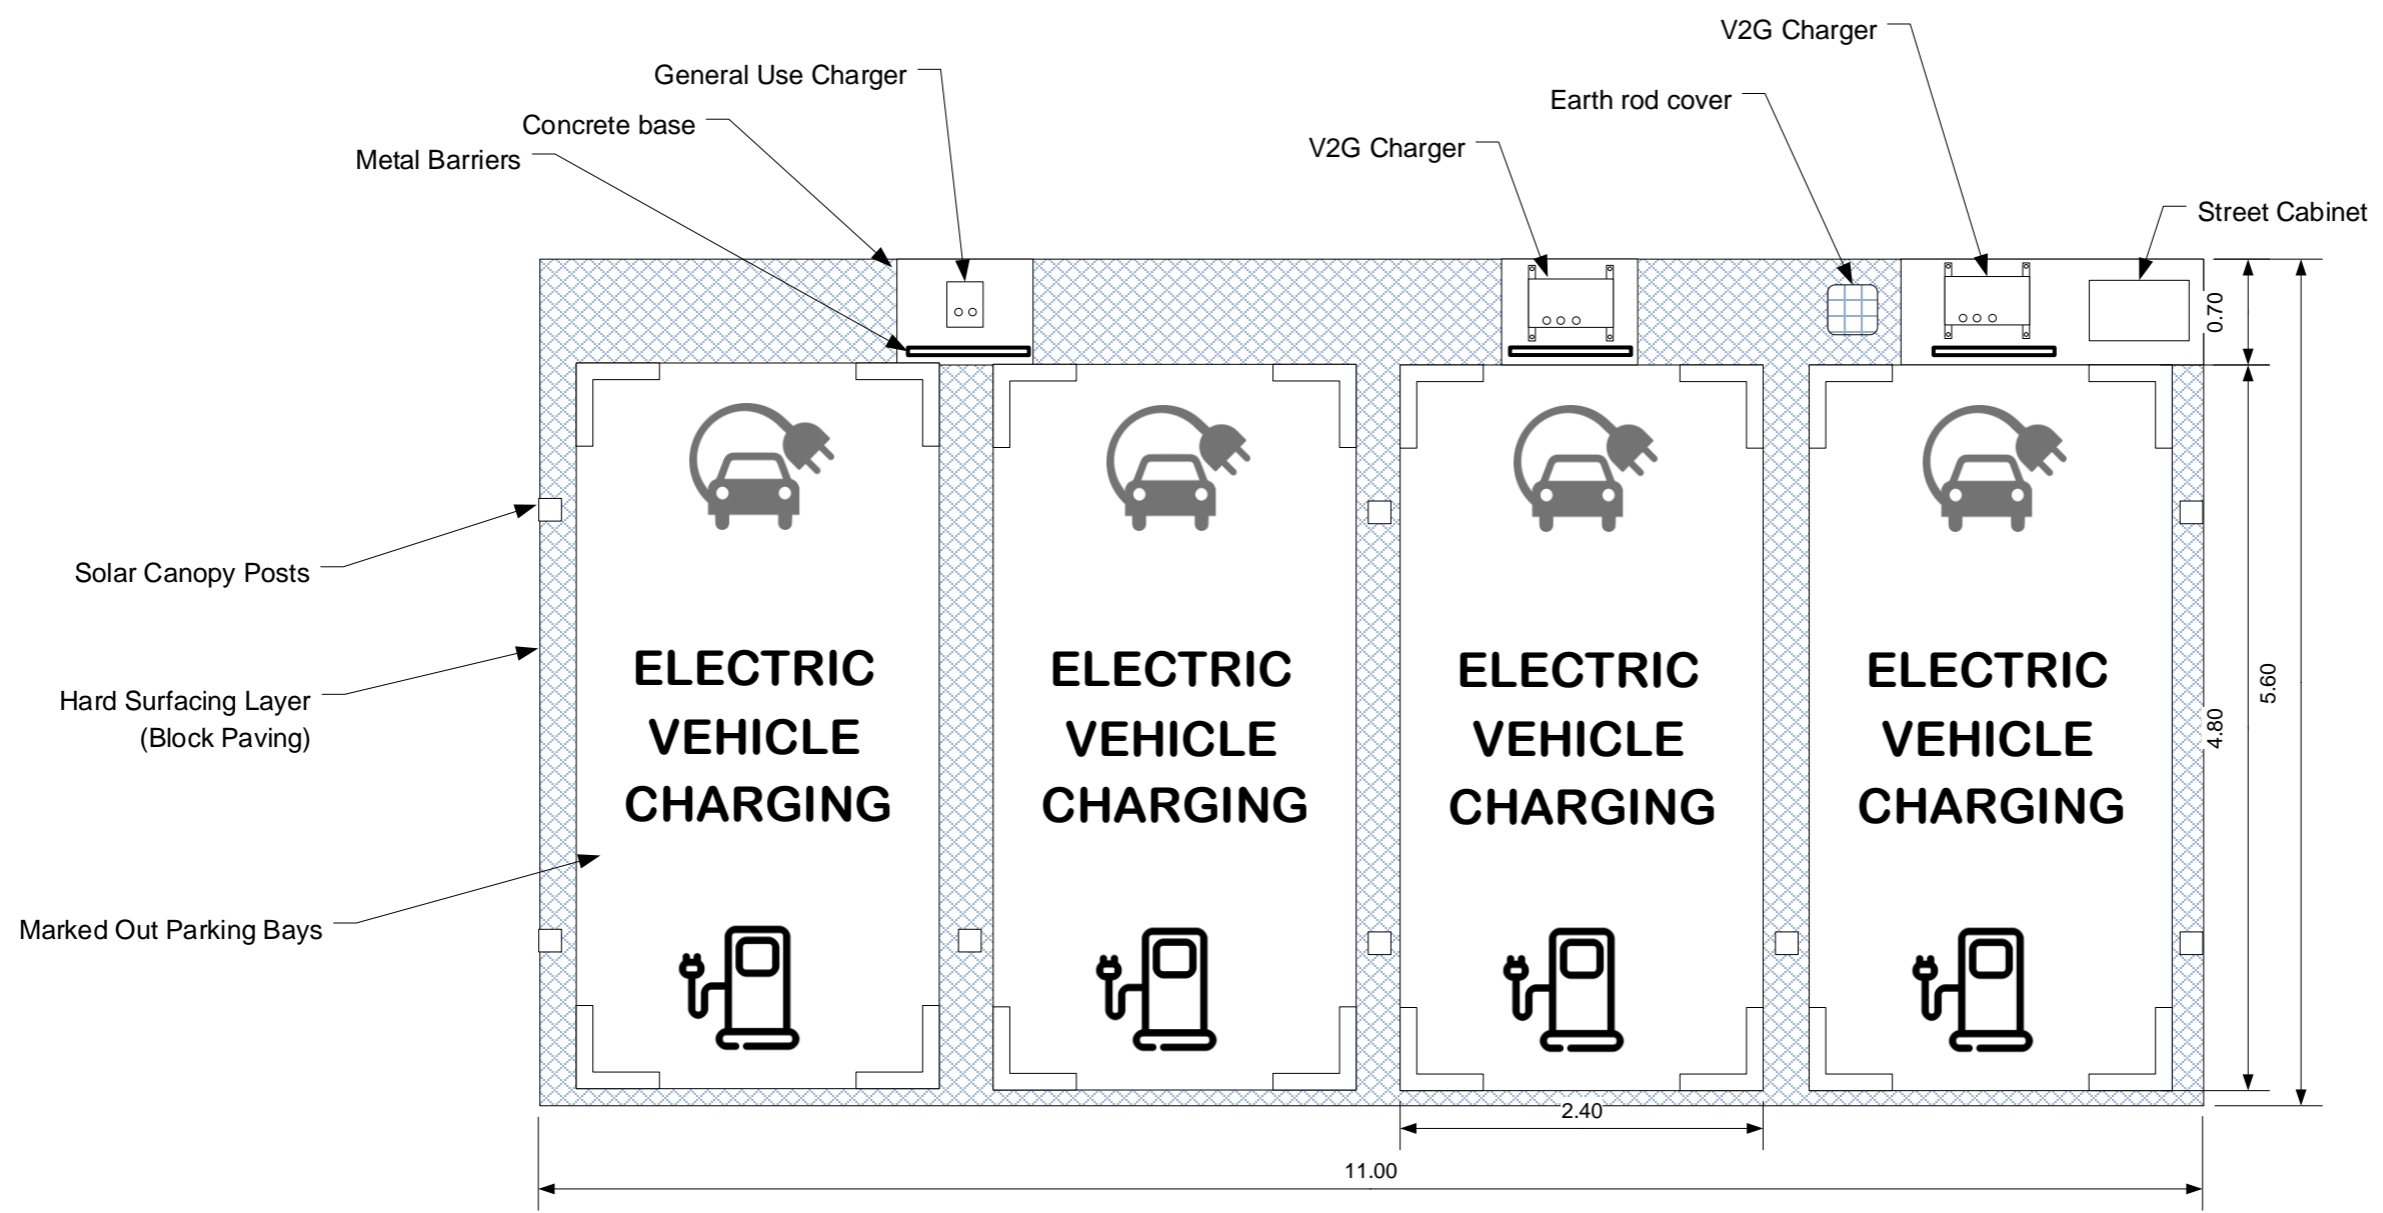

Diagram showing EV car parking layouts with charging and supply equipment..

R01 First Version

Project	IoS GO-EV
Client	IoSCV
Date	16/02/2020
Scale	1:50
Drawn	DJH
Drawing	GO-EV Site 5 Site Plans
Revision	01

Designed By