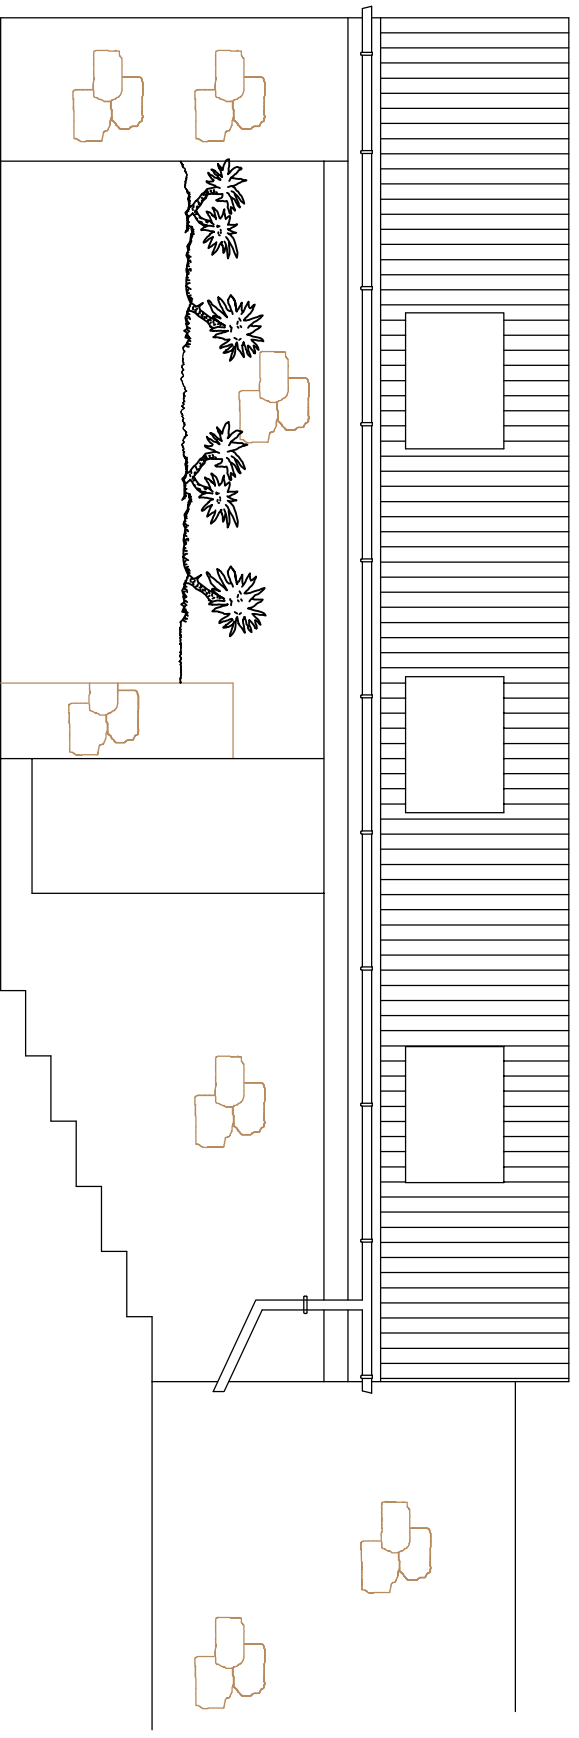

Existing South East Elevation

Existing North West Elevation

NOTES:

DRAWN BY:	ISBLEY
DATE:	November 2018
SCALE:	1:50 @ A3
FILENAME:	Base Survey November 2018

DRAWING TITLE:		Outbuildings at Carnwethers - Existing
		SE & SW Elevations
DRAWING NUMBER:	IA/CW/003	