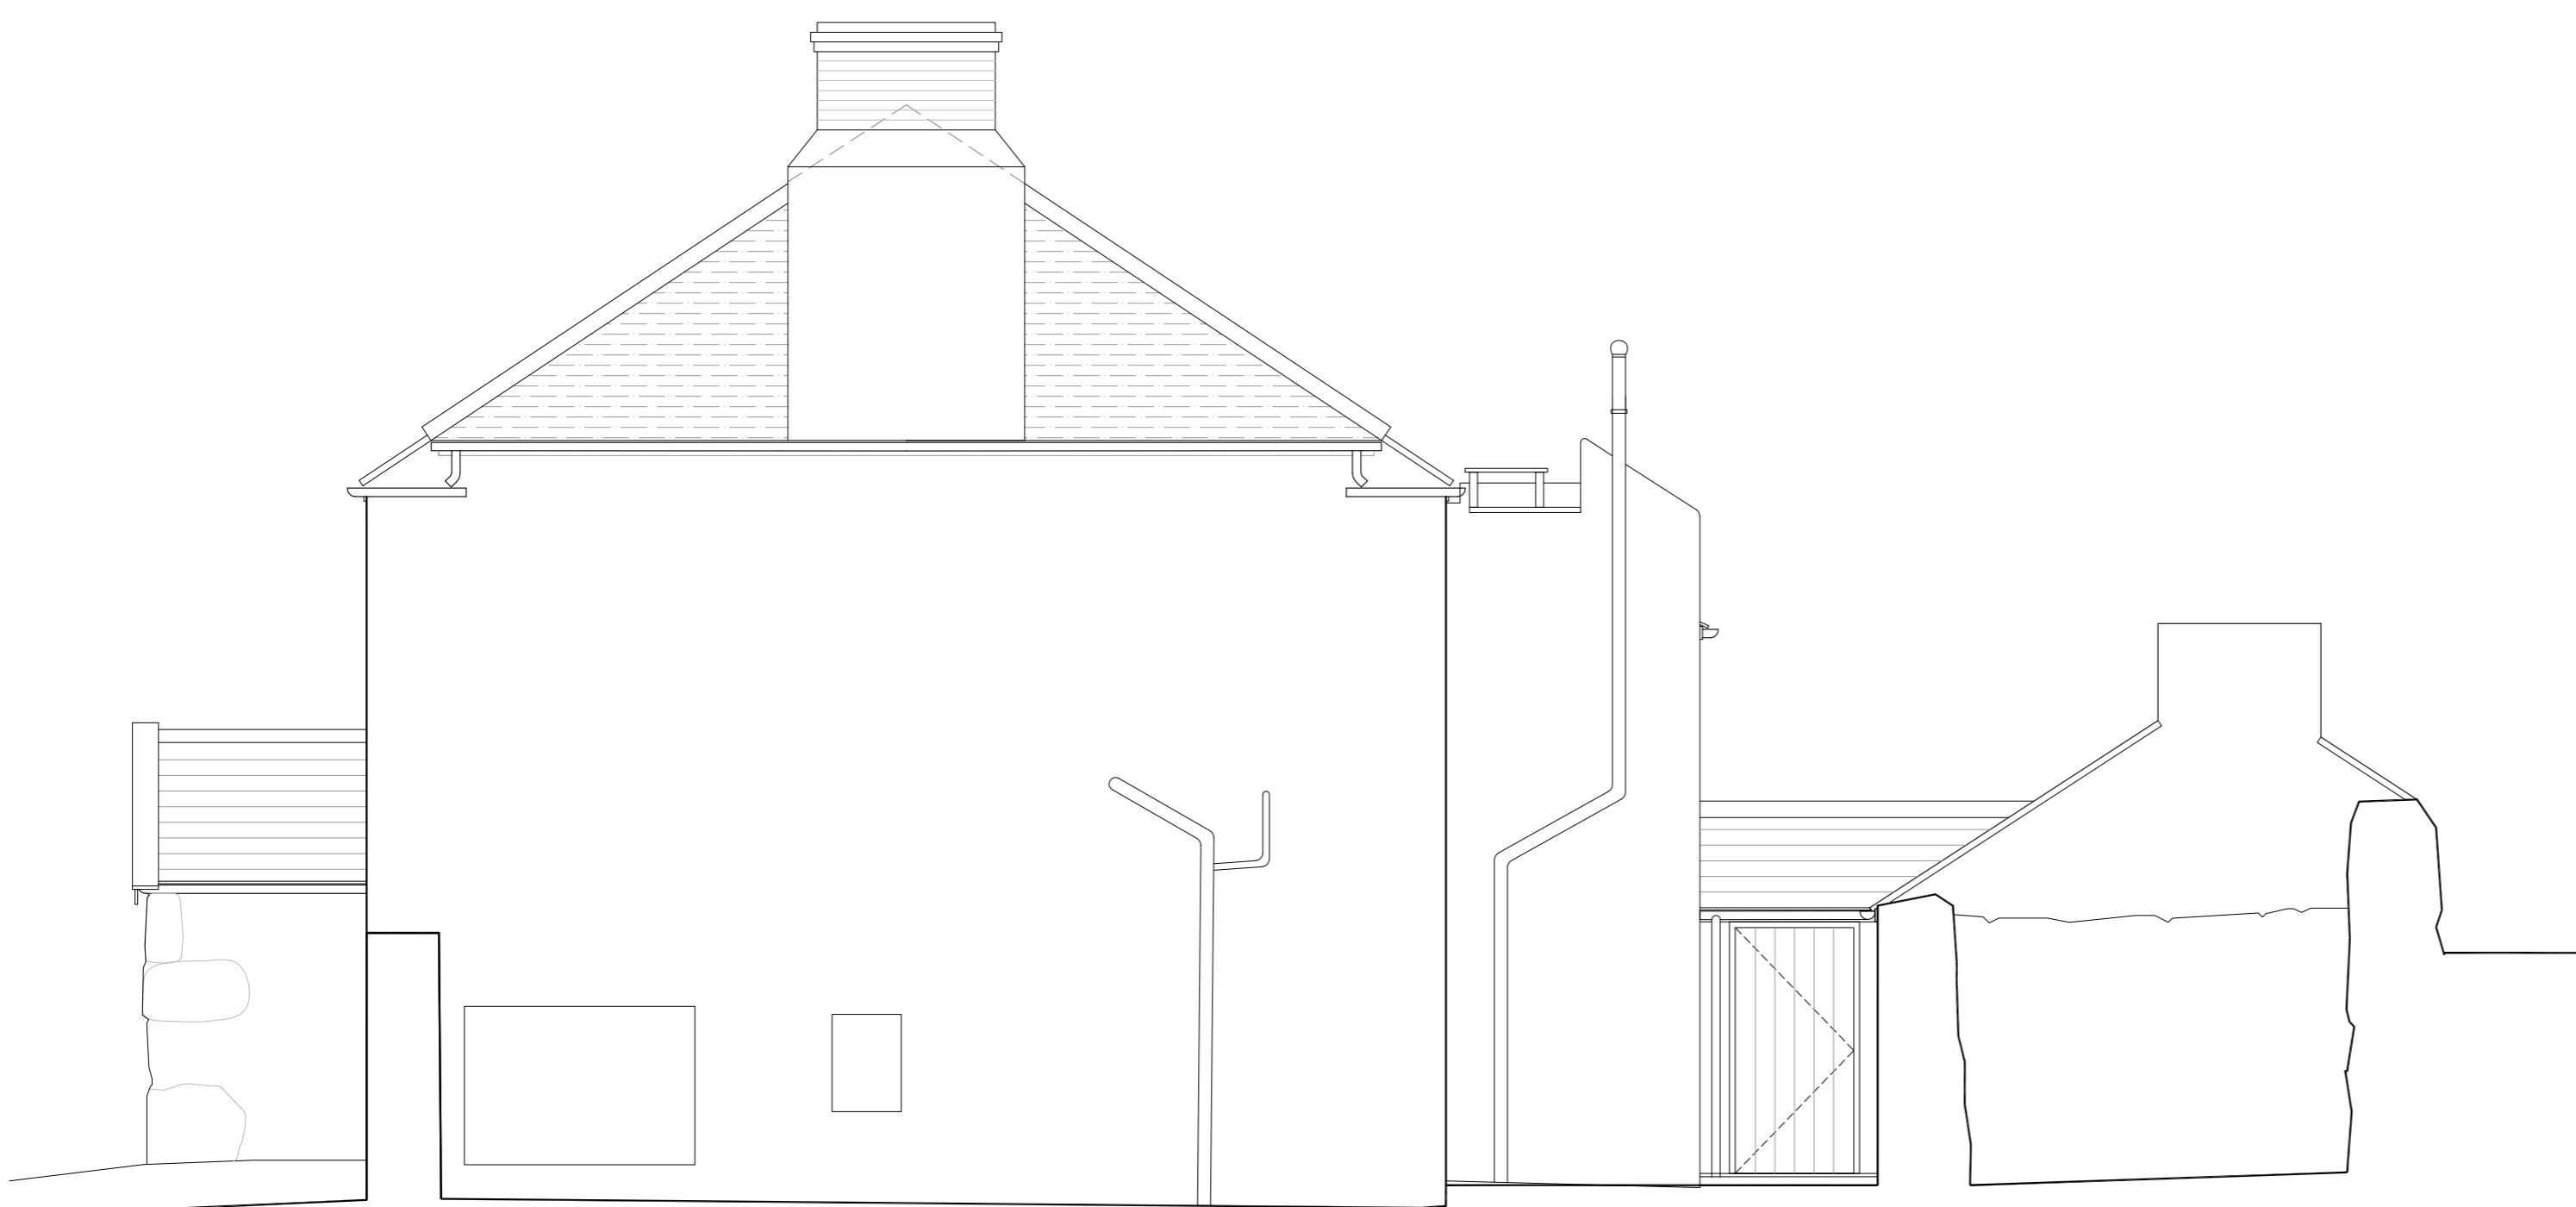

EXISTING NORTHEAST ELEVATION

EXISTING SOUTHEAST ELEVATION

EXISTING SOUTHWEST ELEVATION

EXISTING SOUTHWEST ELEVATION

Rev.	SW	NL	26.05.20	First Issue
	DR.	CH	Date	Notes
PROJECT DOLPHIN HOUSE				
DRAWING EXISTING ELEVATIONS				
DRAWING No. 4059_006				
SCALE: 1:50 @ A1 1:100 @ A3				
DATE: MAY 2020				

**llewellyn
harker
lowe**