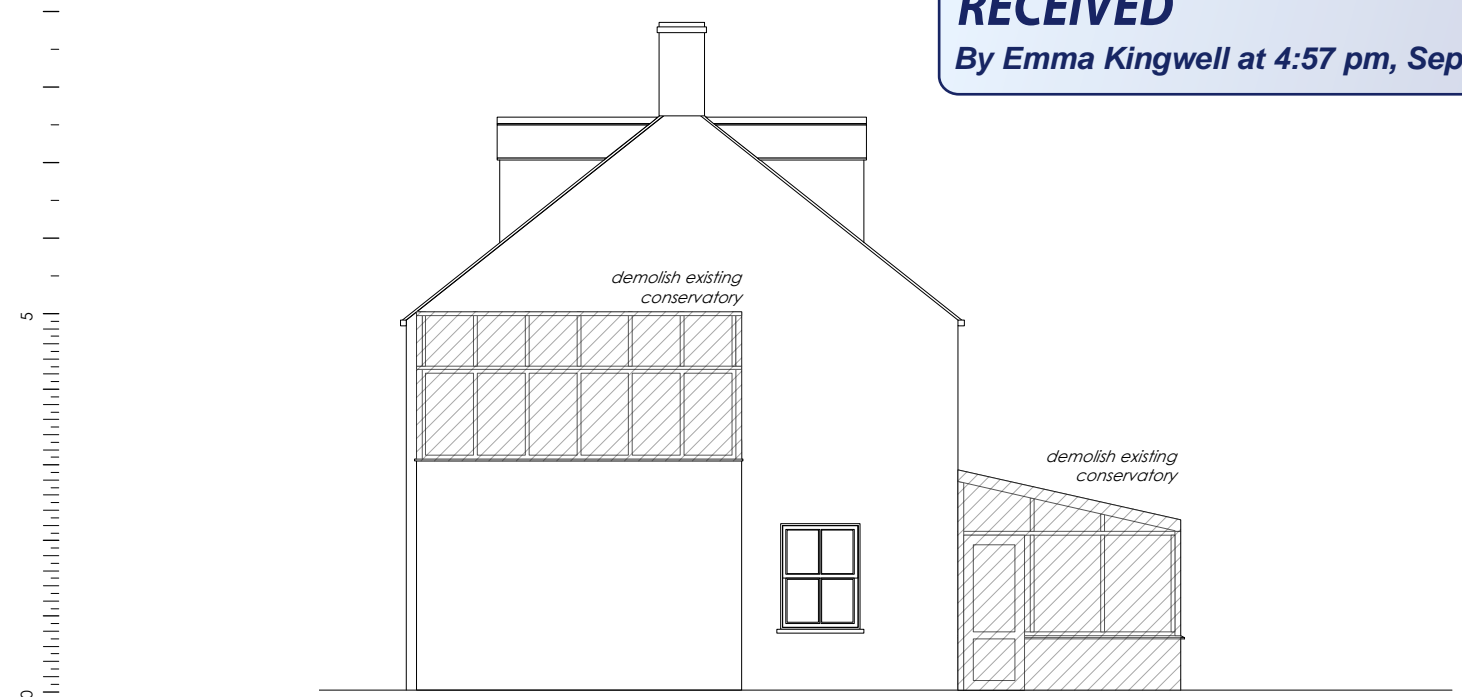

RECEIVED
By Emma Kingwell at 4:57 pm, Sep 14, 2020

EAST FACING ELEVATION

SOUTH FACING ELEVATION

WEST FACING ELEVATION

NORTH FACING ELEVATION

THE OLD CHAPEL
OLDTOWN, ST MARYS

EXISTING
ELEVATIONS

DRAWING NO. OC04
DATE - SEP 2020
SCALE - 1:100 @ A3