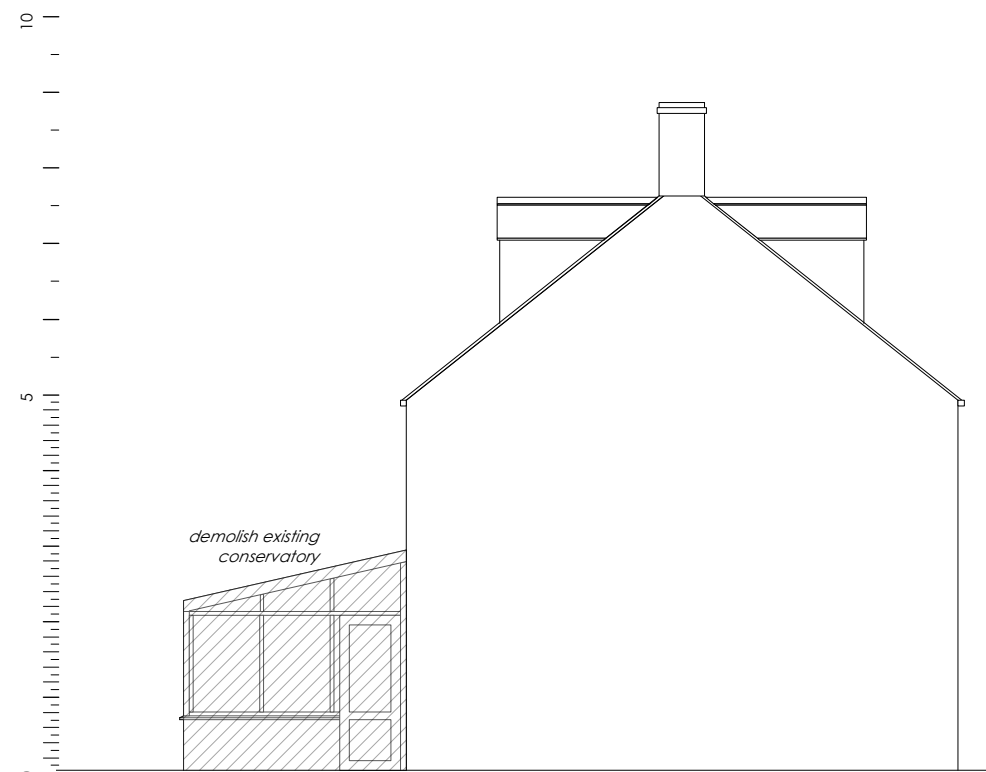

RECEIVED
By Emma Kingwell at 4:57 pm, Sep 14, 2020

EAST FACING ELEVATION

SOUTH FACING ELEVATION

WEST FACING ELEVATION

NORTH FACING ELEVATION

THE OLD CHAPEL
OLDTOWN, ST MARYS

EXISTING
ELEVATIONS

DRAWING NO. OC04
DATE - SEP 2020
SCALE - 1:100 @ A3