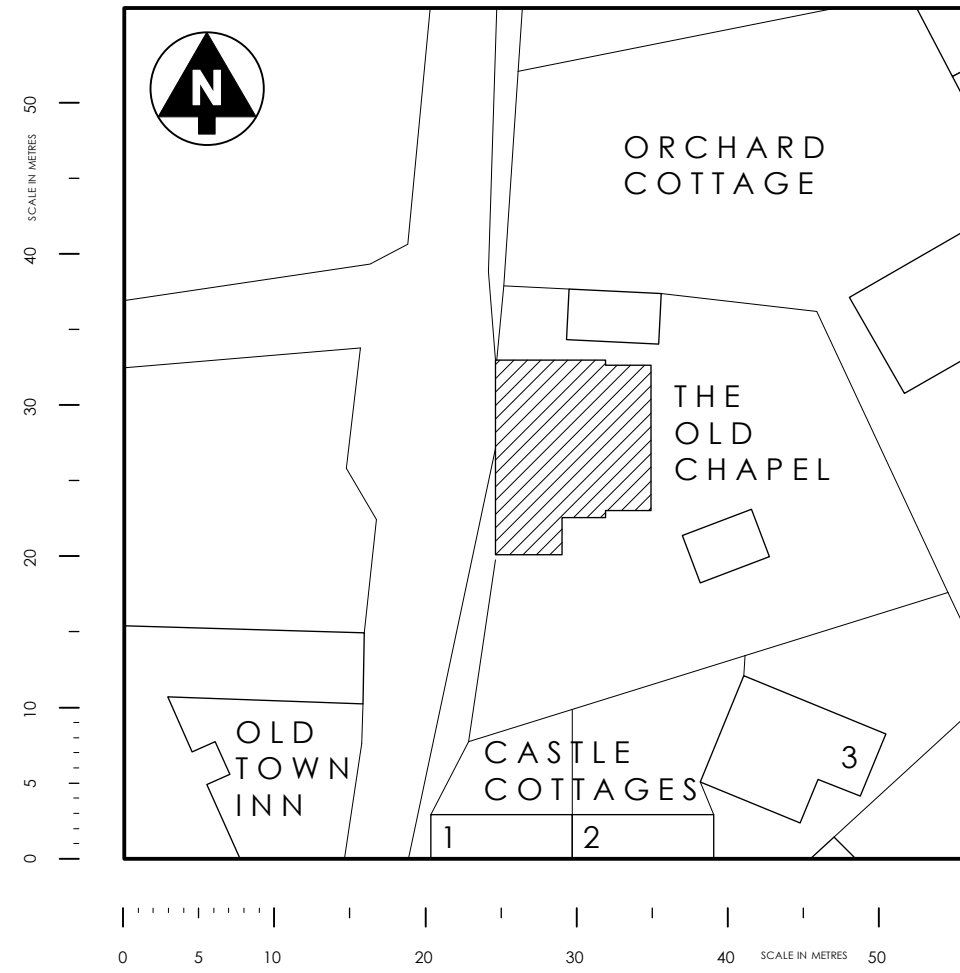

LOCATION PLAN - 1:1250

BLOCK PLAN - 1:500

THE OLD CHAPEL
 OLDTOWN, ST MARYS

EXISTING
 SITE PLANS

DRAWING NO. OC01
 DATE - SEP 2020
 SCALE AS NOTE @ A3