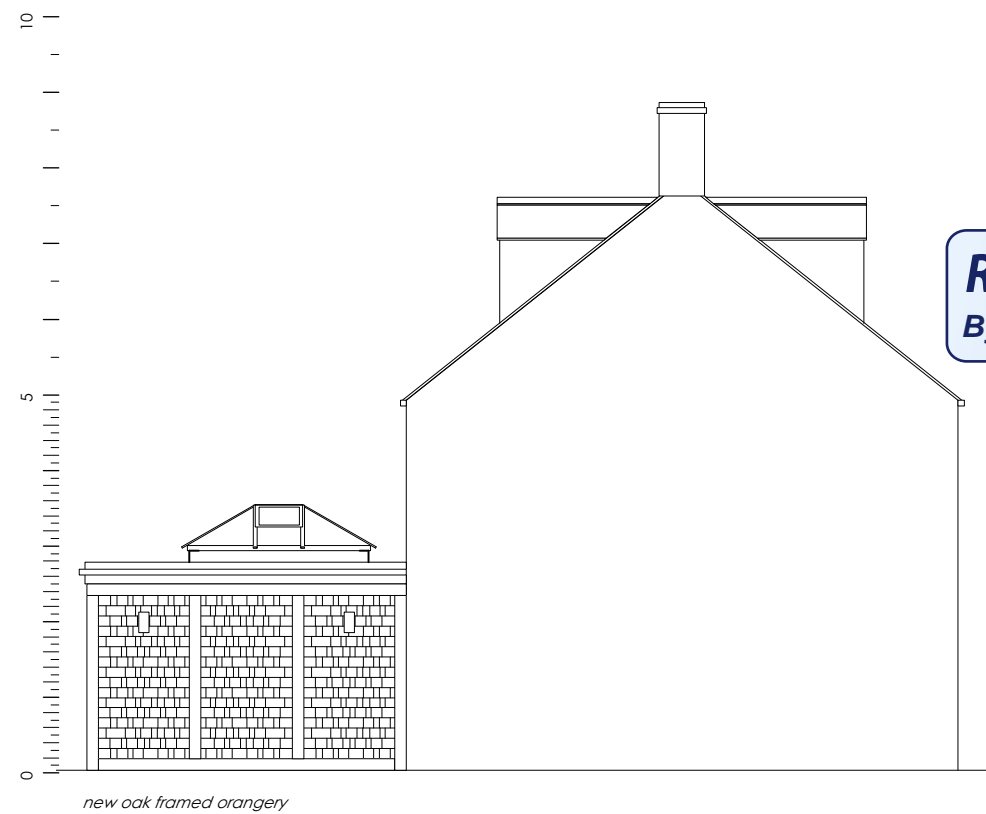

EAST FACING ELEVATION

SOUTH FACING ELEVATION

WEST FACING ELEVATION

NORTH FACING ELEVATION

RECEIVED
By Emma Kingwell at 4:59 pm, Sep 14, 2020

THE OLD CHAPEL
OLDTOWN, ST MARYS

PROPOSED
ELEVATIONS

DRAWING NO. OC07
DATE - SEP 2020
SCALE - 1:100 @ A3