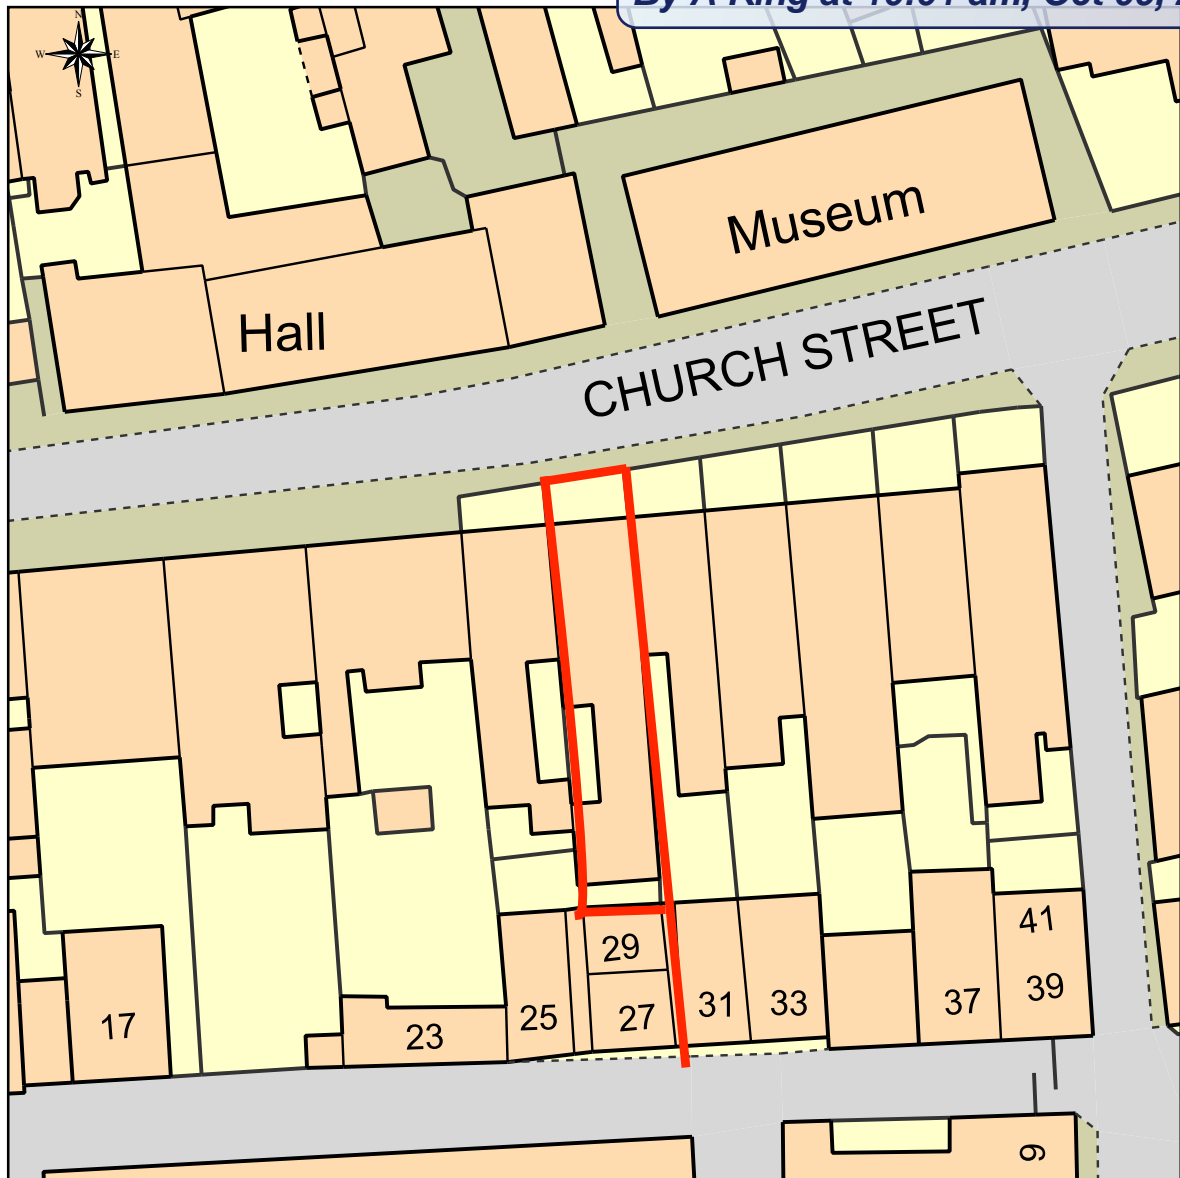

# Site Plan of Westford House

**RECEIVED**  
By A King at 10:01 am, Oct 09, 2020

This Plan includes the following Licensed Data: OS MasterMap Colour PDF Site Plan/Block Plan by the Ordnance Survey National Geographic Database and incorporating surveyed revision available at the date of production. Reproduction in whole or in part is prohibited without the prior permission of Ordnance Survey. The representation of a road, track or path is no evidence of a right of way. The representation of features, as lines is no evidence of a property boundary. © Crown copyright and database rights, 2020. Ordnance Survey 0100031673

0m 5m 10m 15m 20m 25m 30m 35m 40m

Scale: 1:500, paper size: A4

Westford House

Site Plan

Westford House  
Church St  
St. Mary's  
Isles of Scilly  
TR210JT