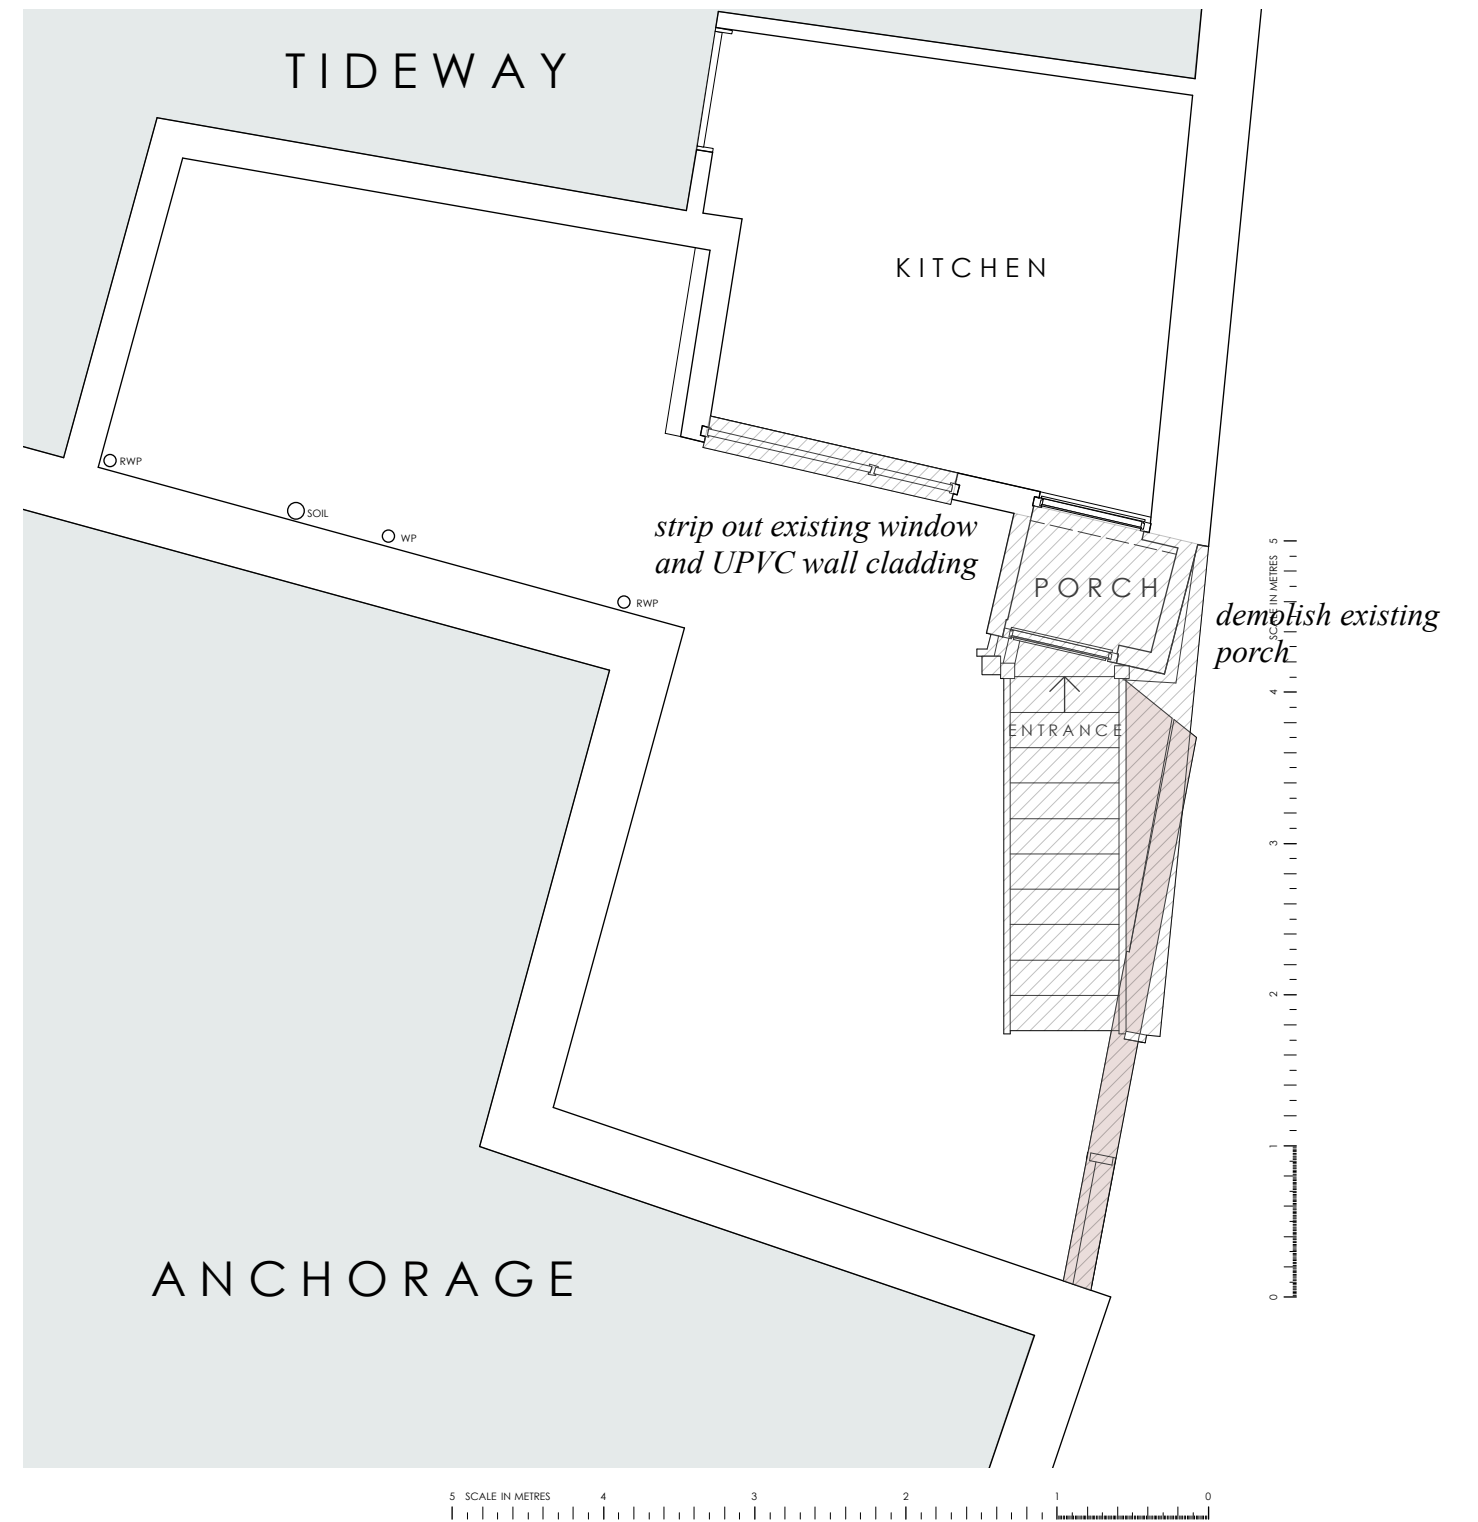

GROUND FLOOR PLAN

FIRST FLOOR PLAN

RECEIVED

By Emma Kingwell at 8:34 am, Oct 14, 2020

TIDEWAY

THE BANK, HUGH TOWN

EXISTING
PLANS

DRAWING NO. TW02

DATE - OCT 2020

SCALE - 1:50 @ A3