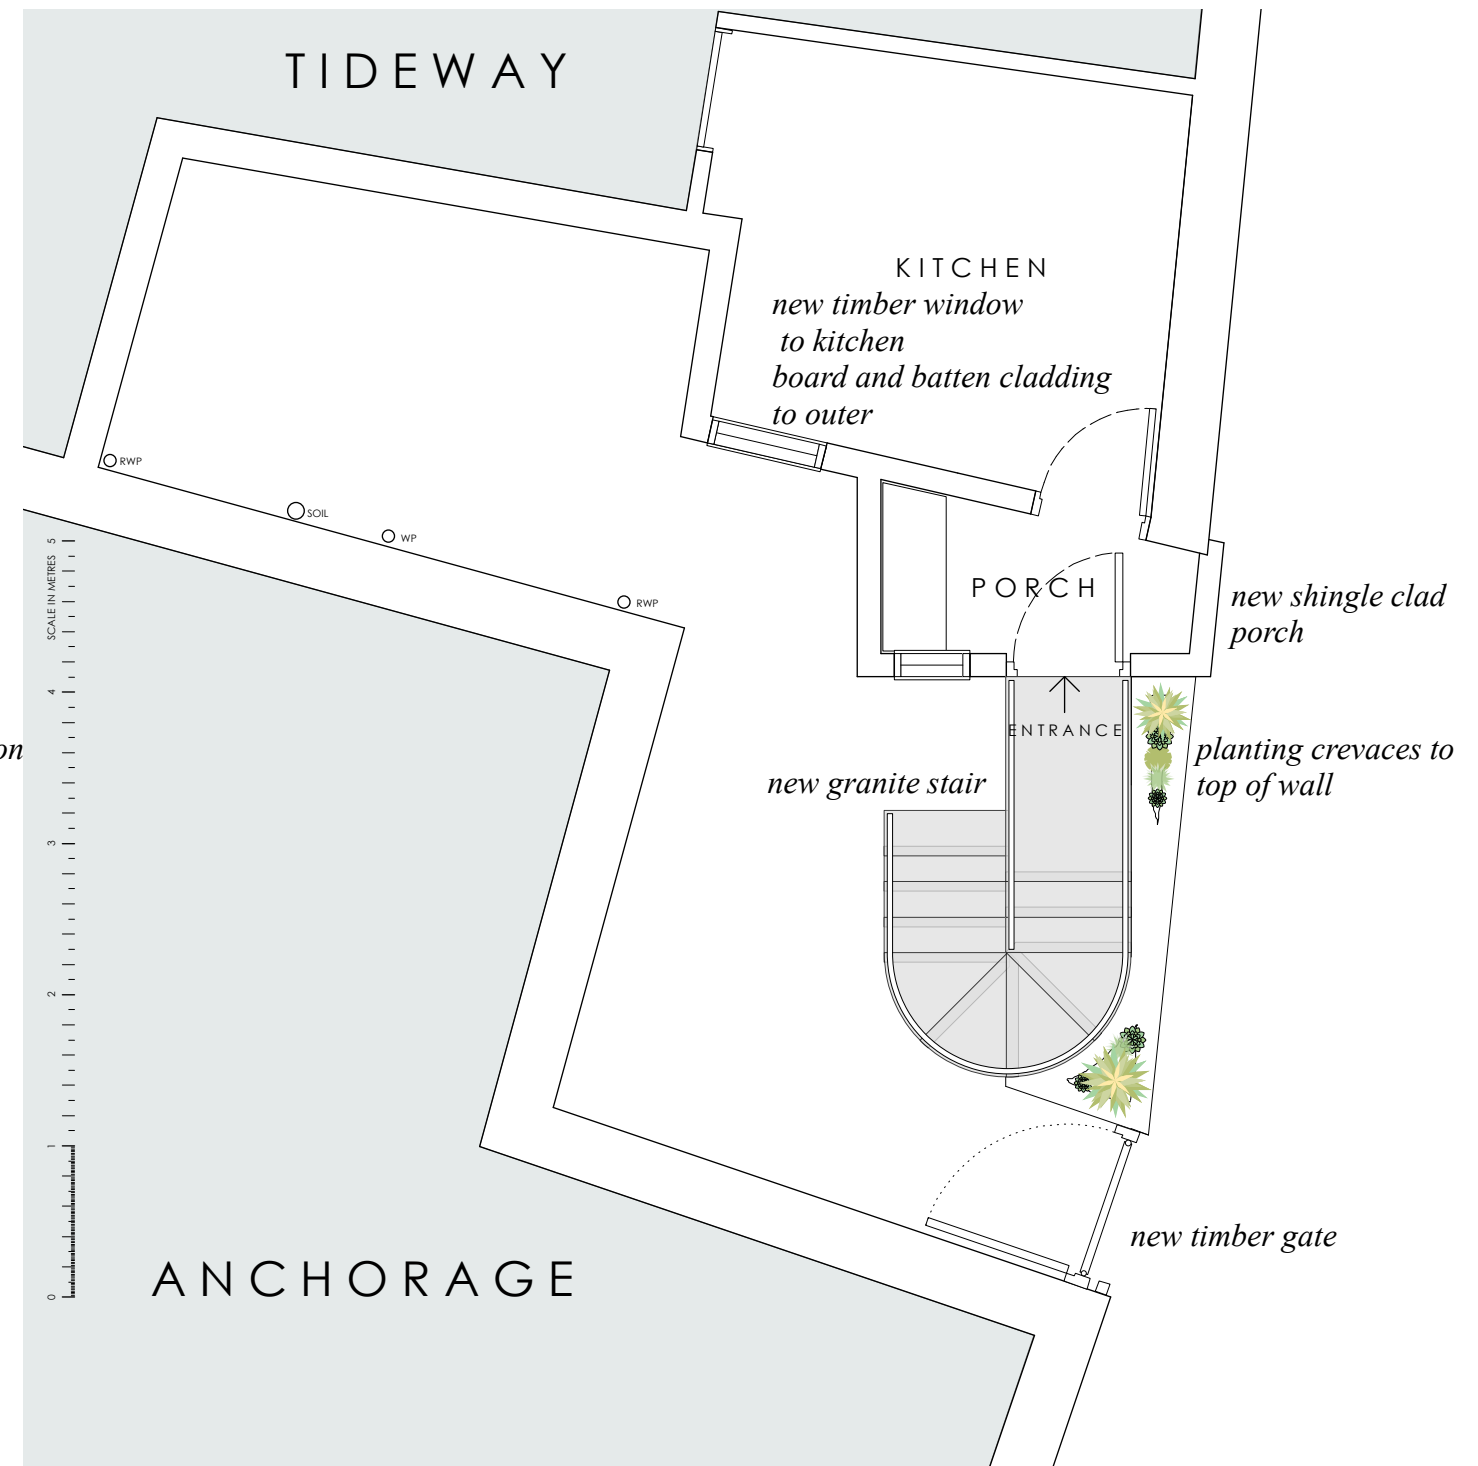

GROUND FLOOR PLAN

FIRST FLOOR PLAN

RECEIVED
By Emma Kingwell at 8:33 am, Oct 14, 2020

TIDEWAY
THE BANK, HUGH TOWN

PROPOSED PLANS

DRAWING NO. TW04
DATE - OCT 2020
SCALE - 1:50 @ A3