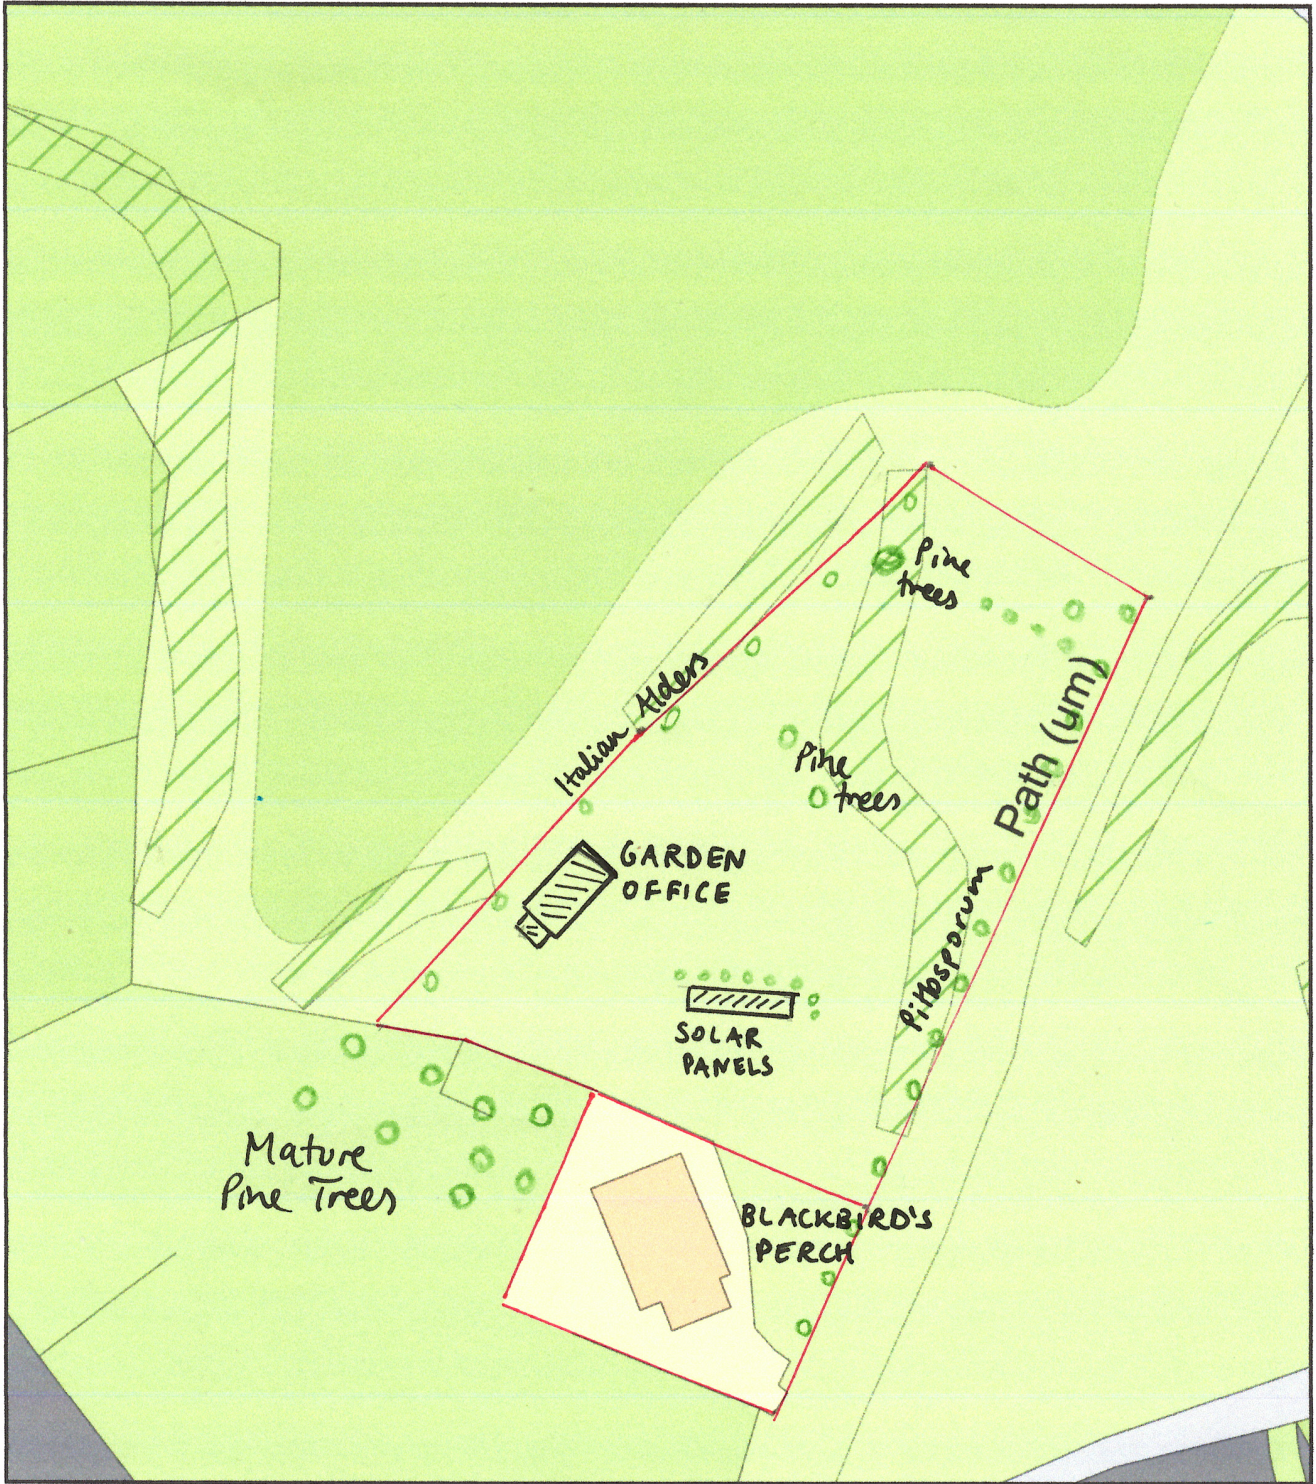

Block Plan New

Plan Produced for: Planning Application 2

Date Produced: 09 Dec 2020

Plan Reference Number: TQRQM20344194950815

Scale: 1:500 @ A4