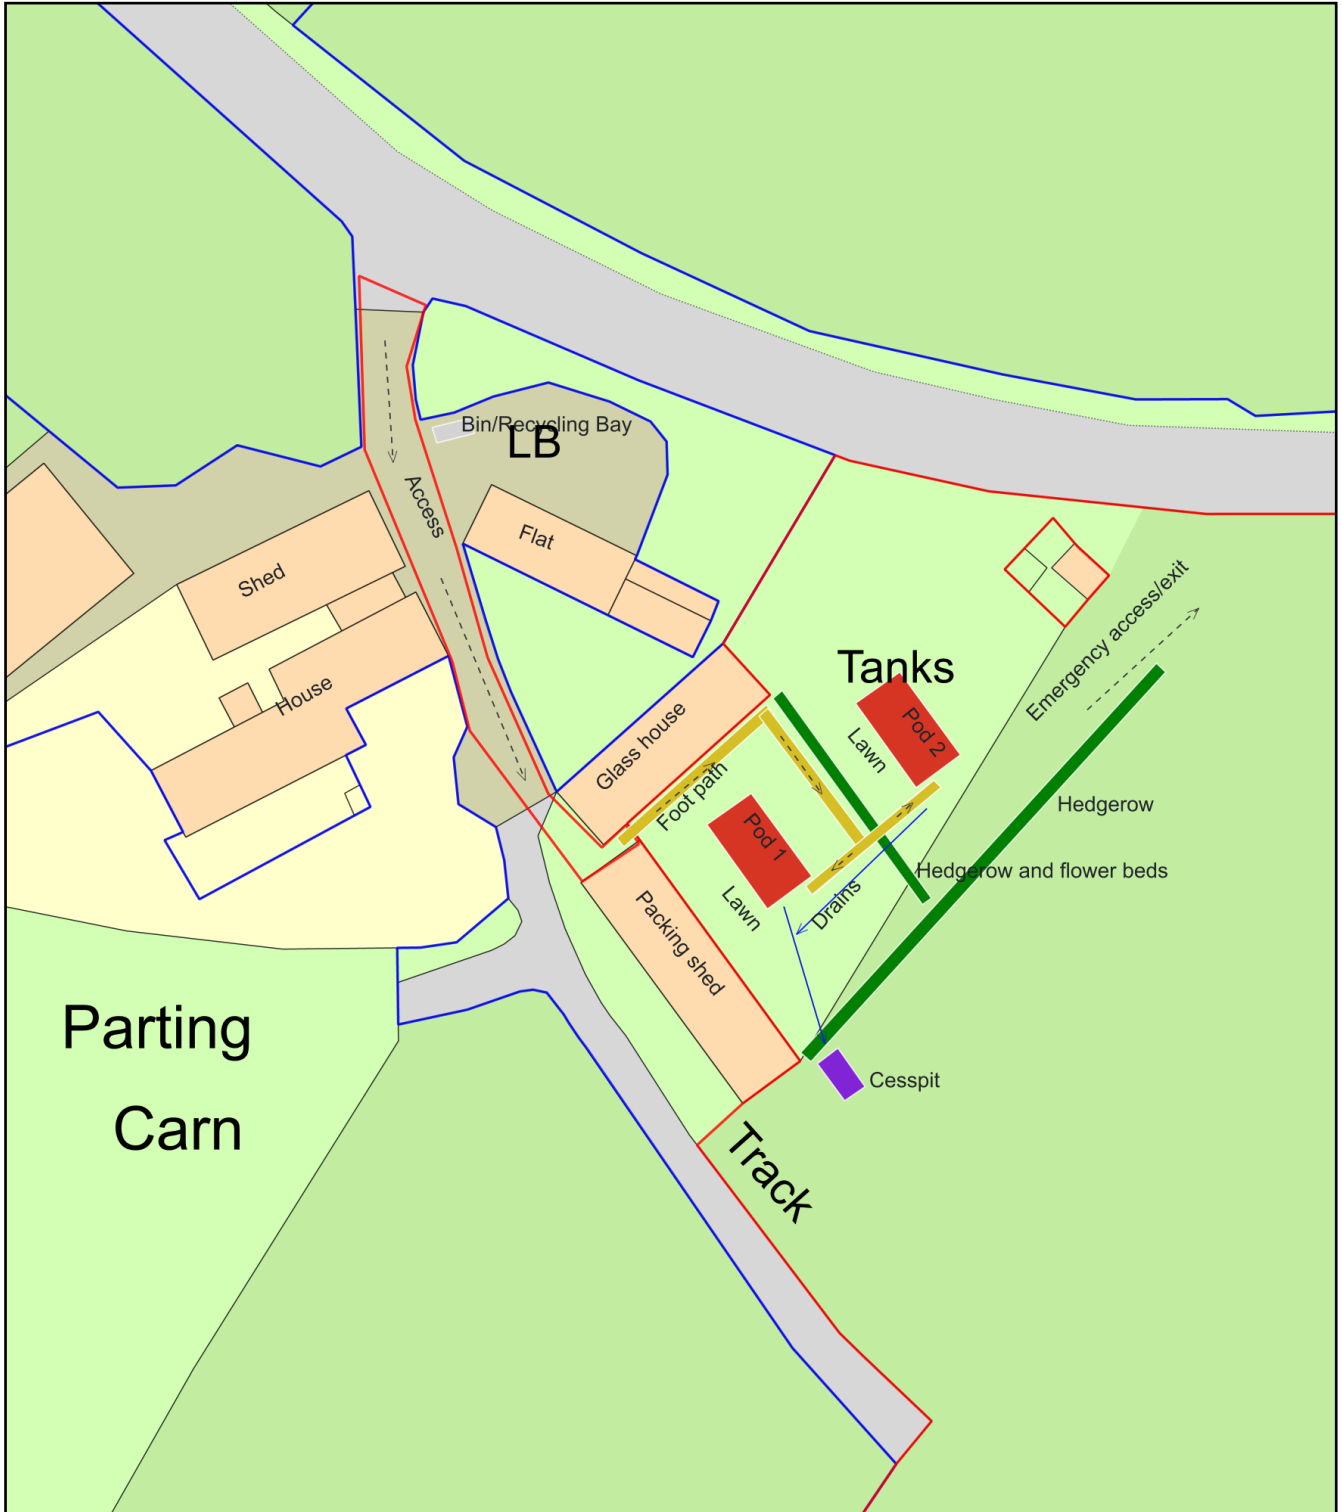

# Parting Carn site Plan

Plan Produced for: Andrew Watts

Date Produced: 20 Mar 2021

Plan Reference Number: TQRQM21079181828646

Scale: 1:500 @ A4