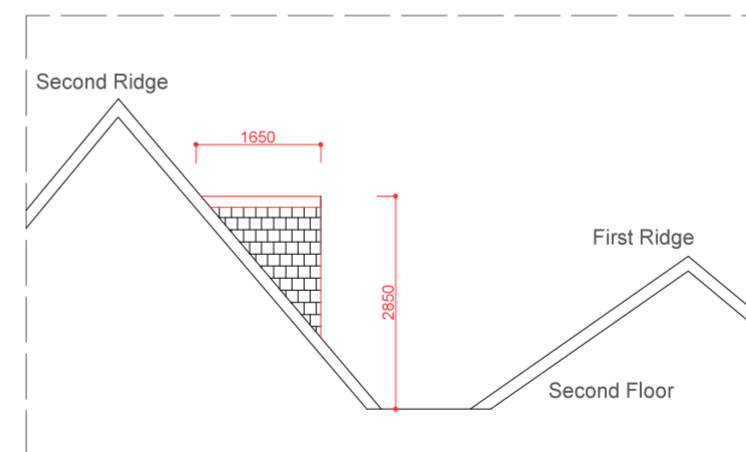

RECEIVED
By Emma Kingwell at 4:44 pm, Apr 19, 2021

Any dimensions shown should be checked on site and discrepancies reported to the Architect prior to construction.
Designs are not coordinated with engineer projects.
Scale at risk.
© DGA Ltd.

Detail from the proposed dormer

Detail from the proposed dormer

Proposed South East Elevation

DGA

DILA GOKALP
ARCHITECTURE
& INTERIORS LTD.

51 Kyrle Rd. SW11 6BB
London UK
078573 6781

dkg@dilagokalp.com
www.dilagokalp.com

Drawing Name
Proposed Elevation

Project Address
Duchy of Cornwall

Scale	Date
1/100 at A2	07.04.2021

Drawing No.
04_00108

Revision	Note
04_00108_Rev01	