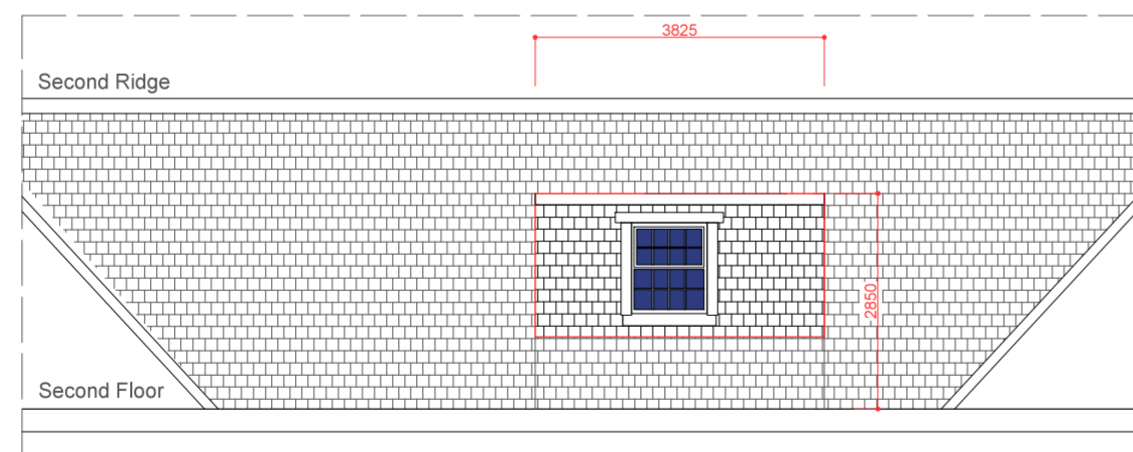

Detail from the proposed dormer

Detail from the proposed dormer

Proposed South East Elevation

DGA

DILA GOKALP
ARCHITECTURE
& INTERIORS LTD.

51 Kyrle Rd. SW11 6BB
London UK
078573 6781

dkg@dilagokalp.com
www.dilagokalp.com

Drawing Name
Proposed Elevation

Project Address
Duchy of Cornwall

Scale	Date
1/100 at A2	07.04.2021

Drawing No.
04_00108

Revision	Note
04_00108_Rev01	