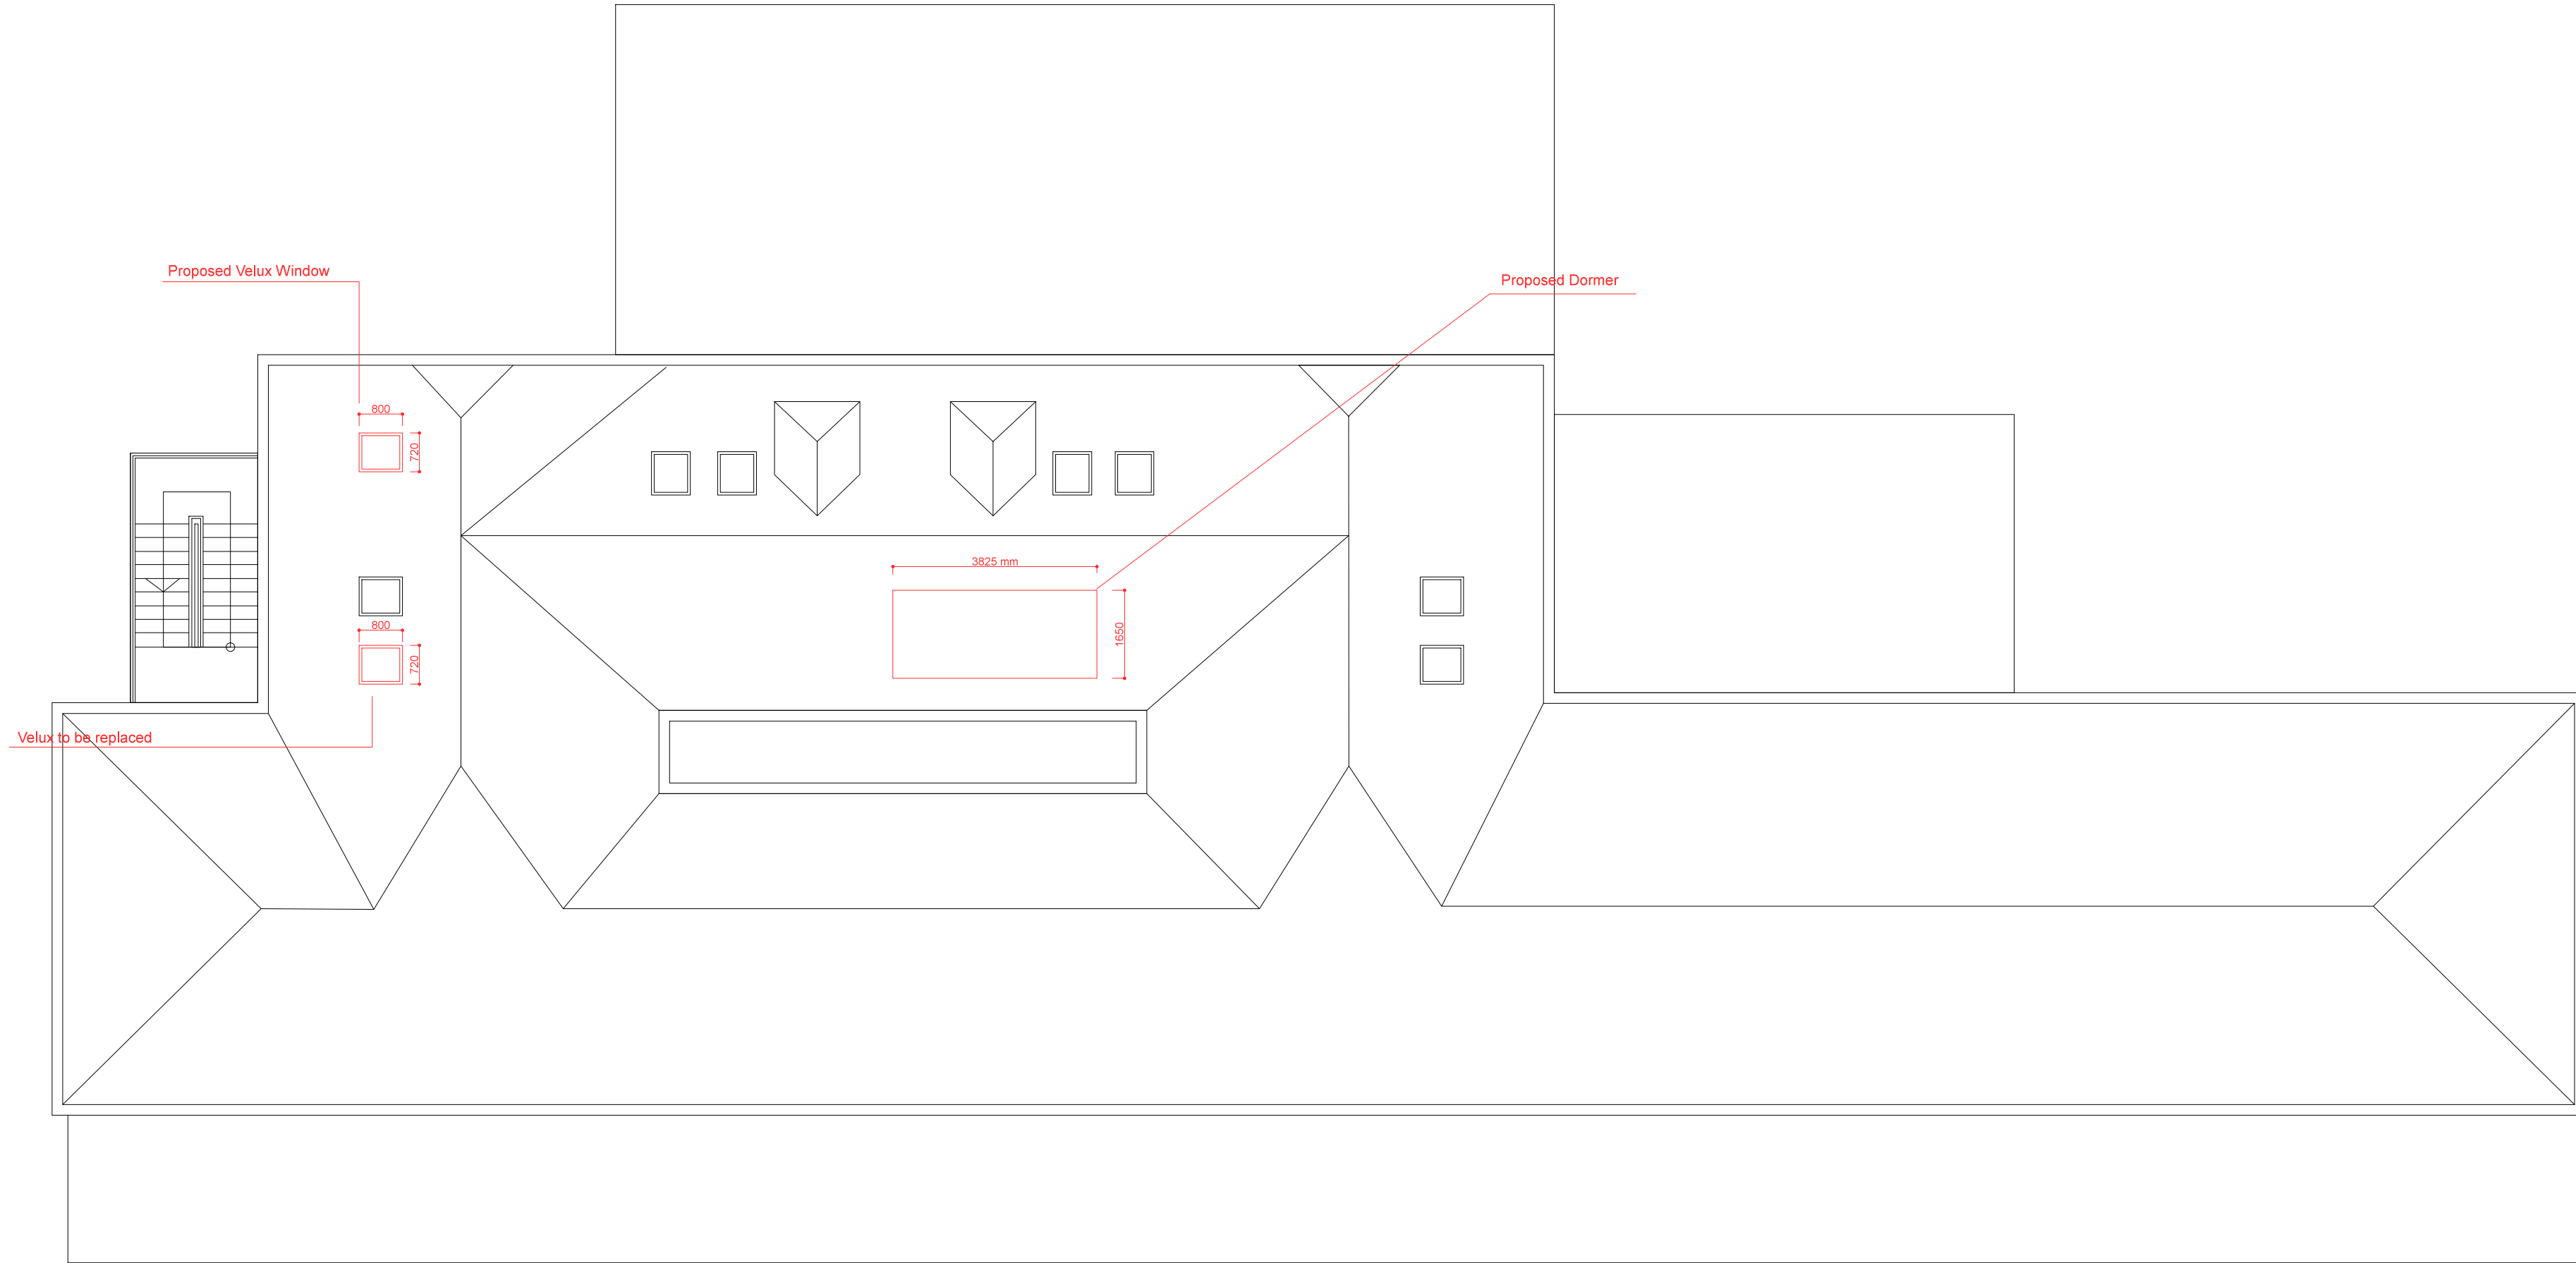

RECEIVED

By Emma Kingwell at 4:44 pm, Apr 19, 2021

Any dimensions shown should be checked on site and discrepancies reported to the Architect prior to construction. Designs are not coordinated with engineer projects. Scale at risk. © DGA Ltd.

Notes:

1. All interior doors will be replaced with FD60 - 60 min fire doors.
2. The existing velux in the Bedroom #2 window will be replaced with fire escape window.
3. Additional fire detectors will be added to the new bedrooms and where needed.

Proposed Roof Plan

DGA

DILAGOKALP
ARCHITECTURE
& INTERIORS LTD.

51 Kyrle Rd. SW11 6BB
London UK
078573 6781

dg@dilagokalp.com
www.dilagokalp.com

Drawing Name
Proposed Roof Plan

Project Address
Duchy of Cornwall

Scale	Date
1/100 at A2	07.04.2021

Drawing No.
04_00106

Revision	Note
04_00106_Rev01