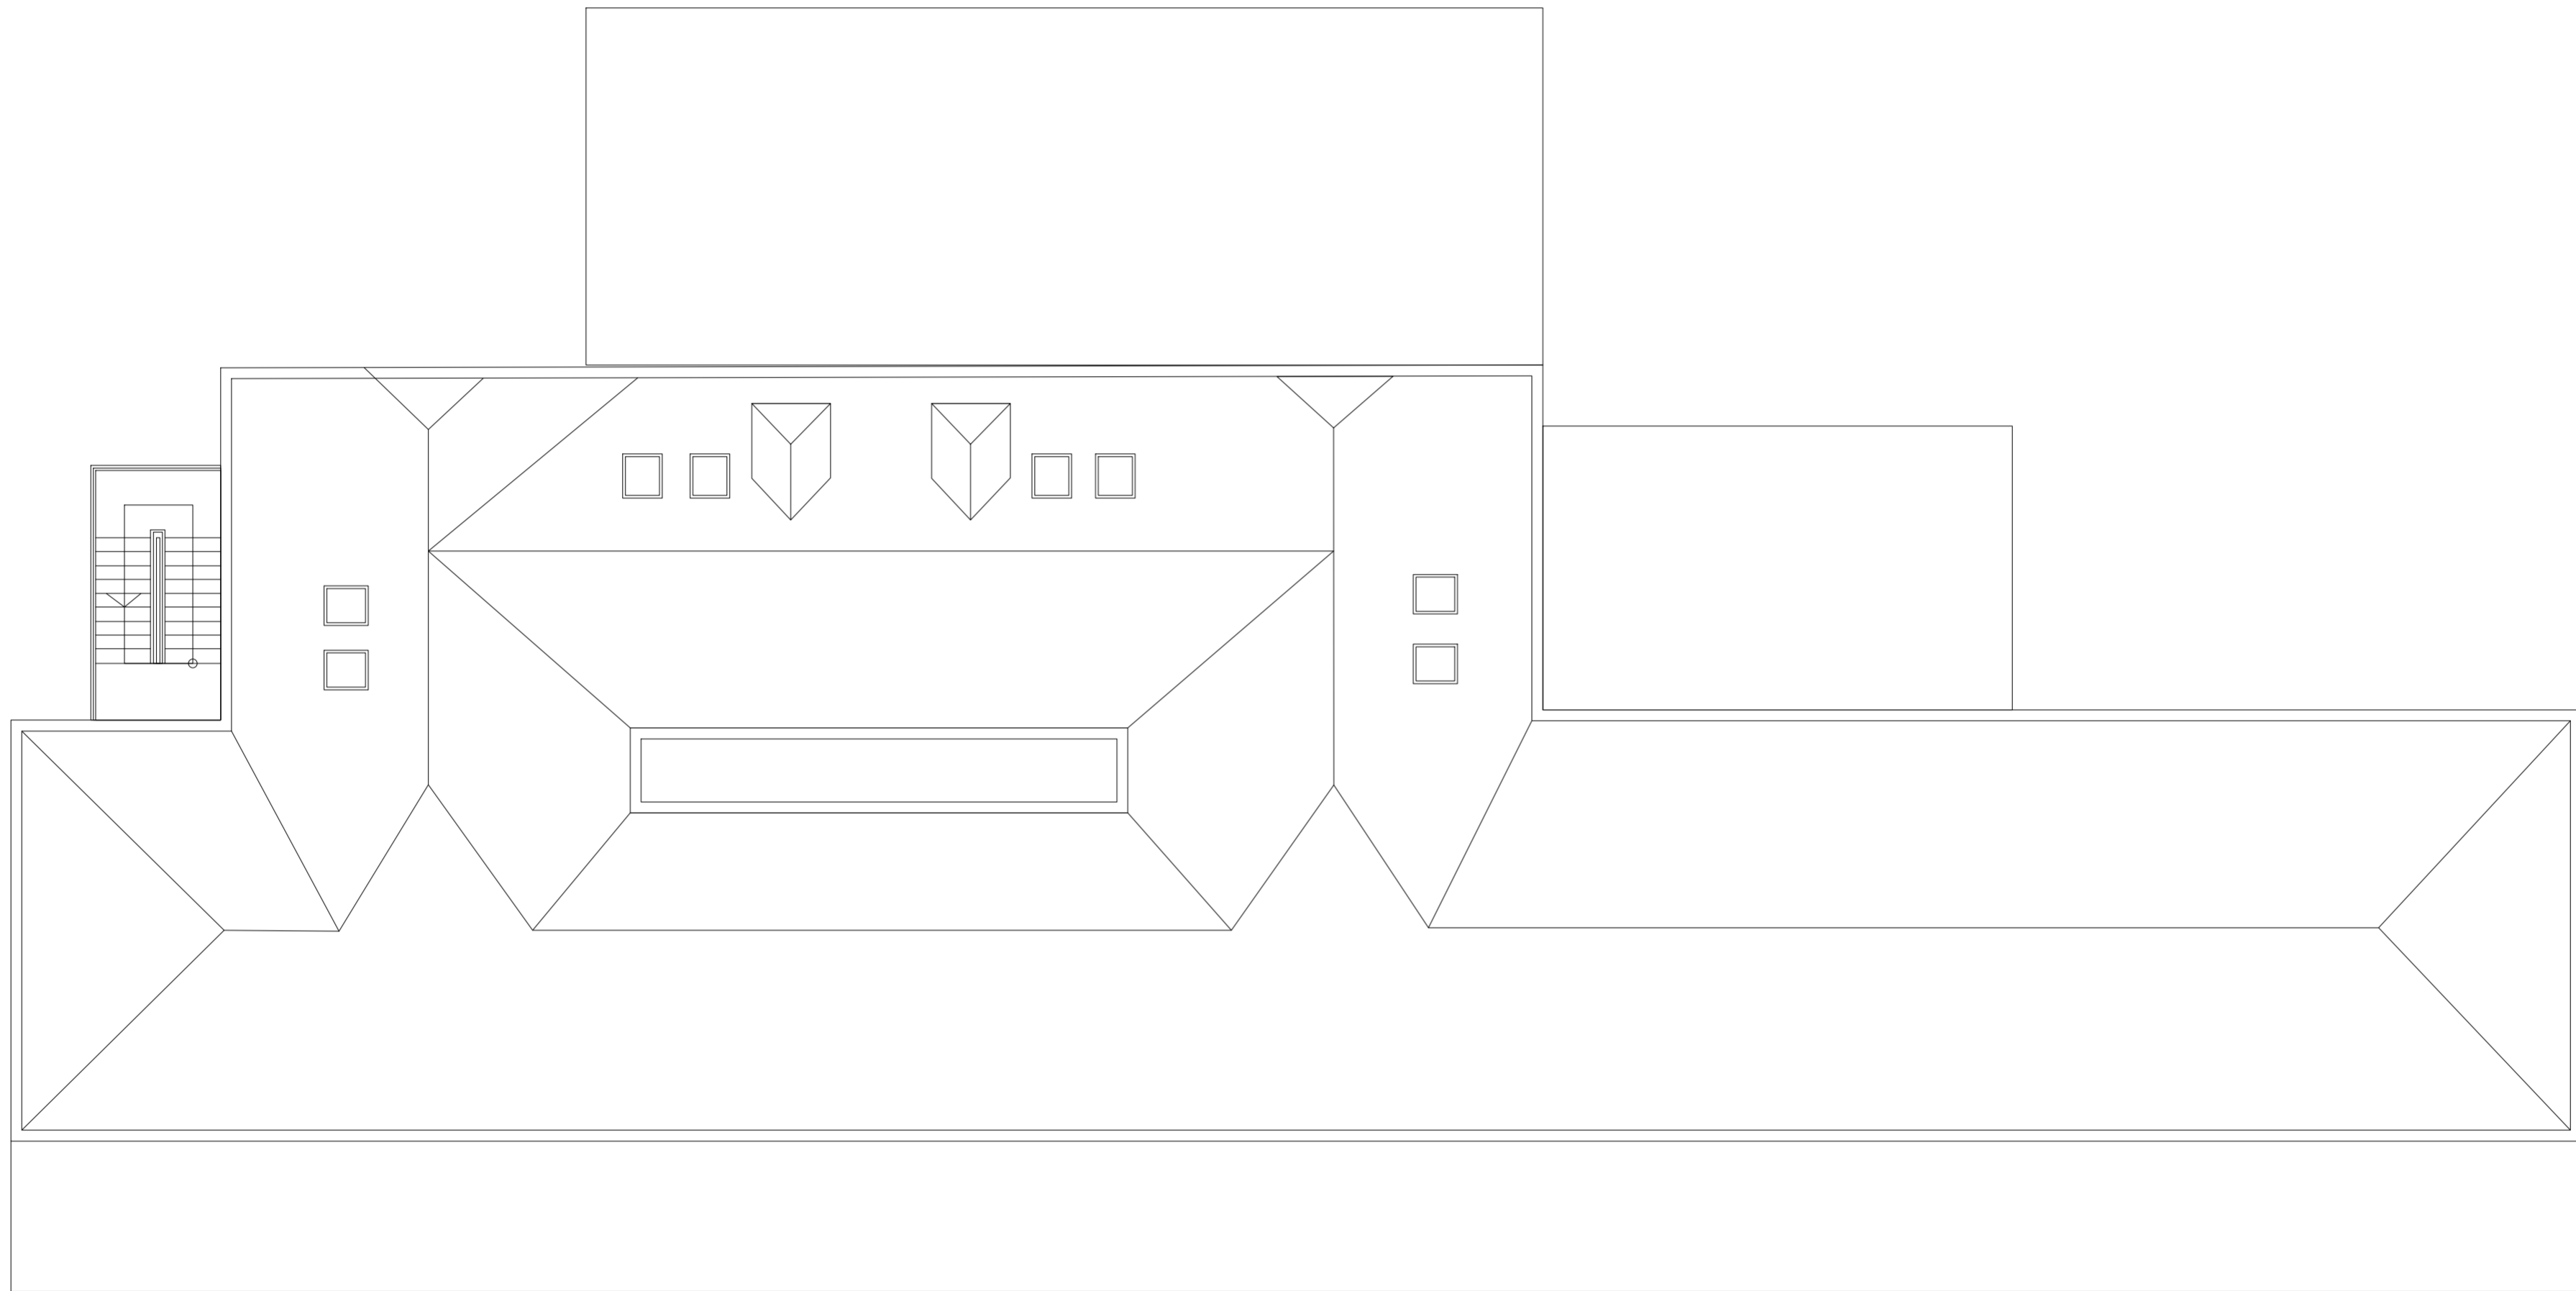

RECEIVED

By Emma Kingwell at 4:44 pm, Apr 19, 2021

Any dimensions shown should be checked on site and discrepancies reported to the Architect prior to construction. Designs are not coordinated with engineer projects. Scale at risk.
© DGA Ltd.

Existing Roof Plan

DGA

DILA GOKALP
ARCHITECTURE
& INTERIORS LTD.

51 Kyrle Rd. SW11 6BB
London UK
078573 6781

dg@dilagokalp.com
www.dilagokalp.com

Drawing Name
Existing Roof Plan

Project Address
Duchy of Cornwall

Scale	Date
1/100 at A2	09.04.2021

Drawing No.
04_00103

Revision	Note
----------	------