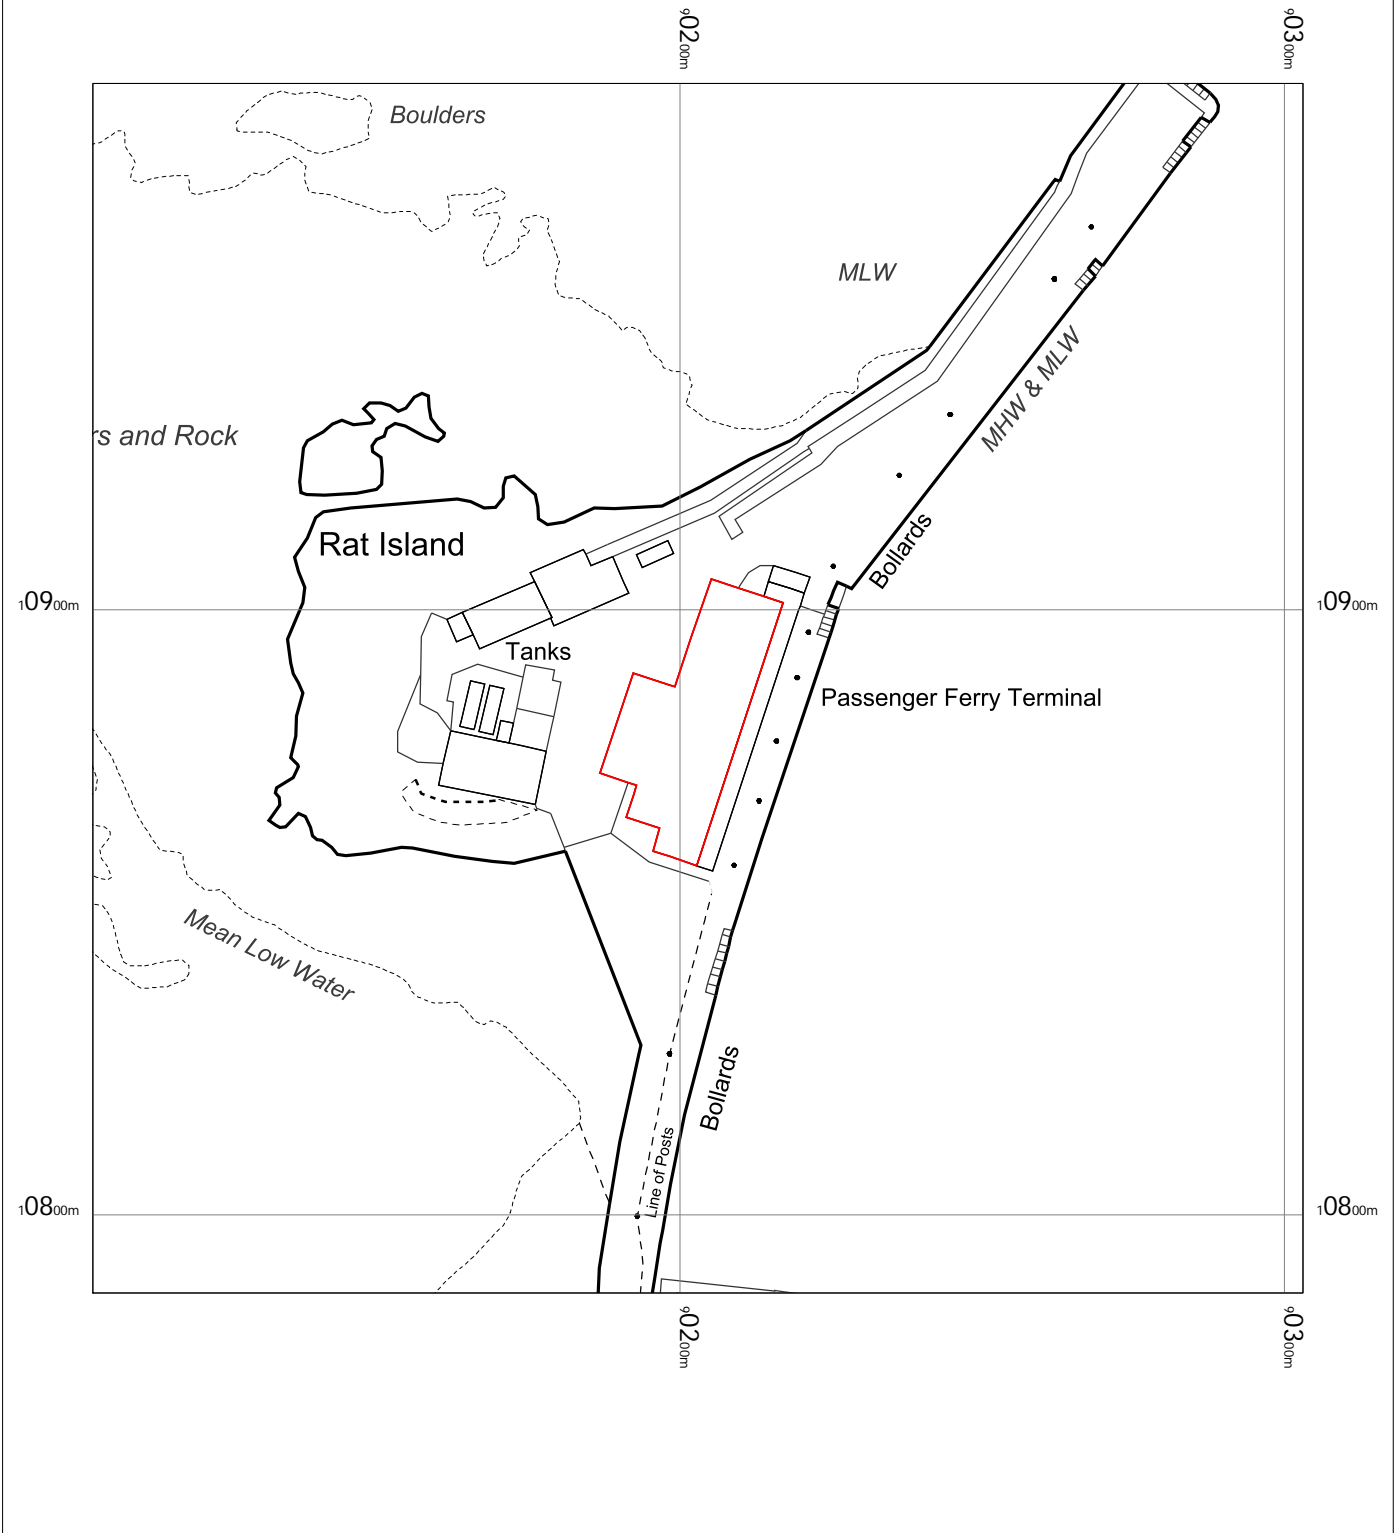

# Planning Application - On The Quay, The Quay, TR21 0HU

**RECEIVED**

By Emma Kingwell at 4:44 pm, Apr 19, 2021

Owners Accommodation  
On The Quay  
The Quay,  
Hugh Town,  
St Mary's,  
Isles Of Scilly  
TR21 0HU

OS MasterMap 1250/2500/10000 scale  
Thursday, March 25, 2021, ID: MPMBL-00949577  
[www.planningapplicationmaps.co.uk](http://www.planningapplicationmaps.co.uk)

1:1250 scale print at A4, Centre: 90203 E, 10887 N

© Crown Copyright Ordnance Survey. Licence no. 100051661