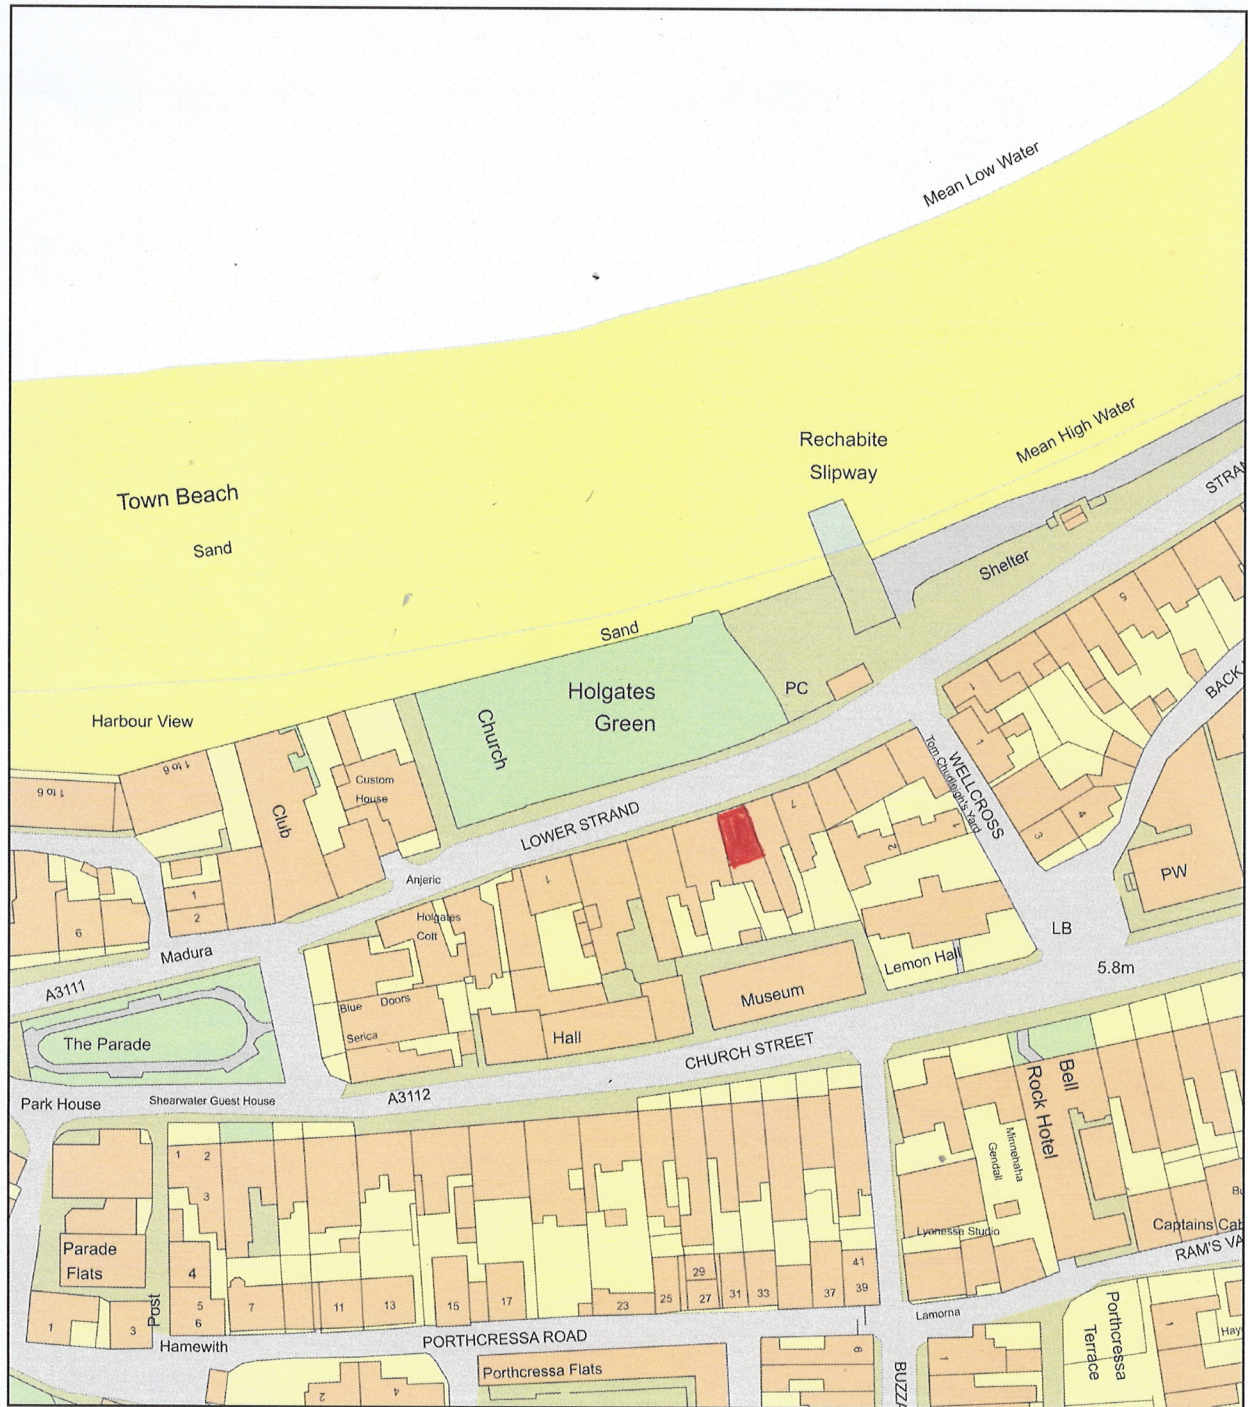

Seawaves

Plan Produced for: Marcia Sandford

Date Produced: 31 Mar 2021

Plan Reference Number: TQRQM21090091954458

Scale: 1:1250 @ A4