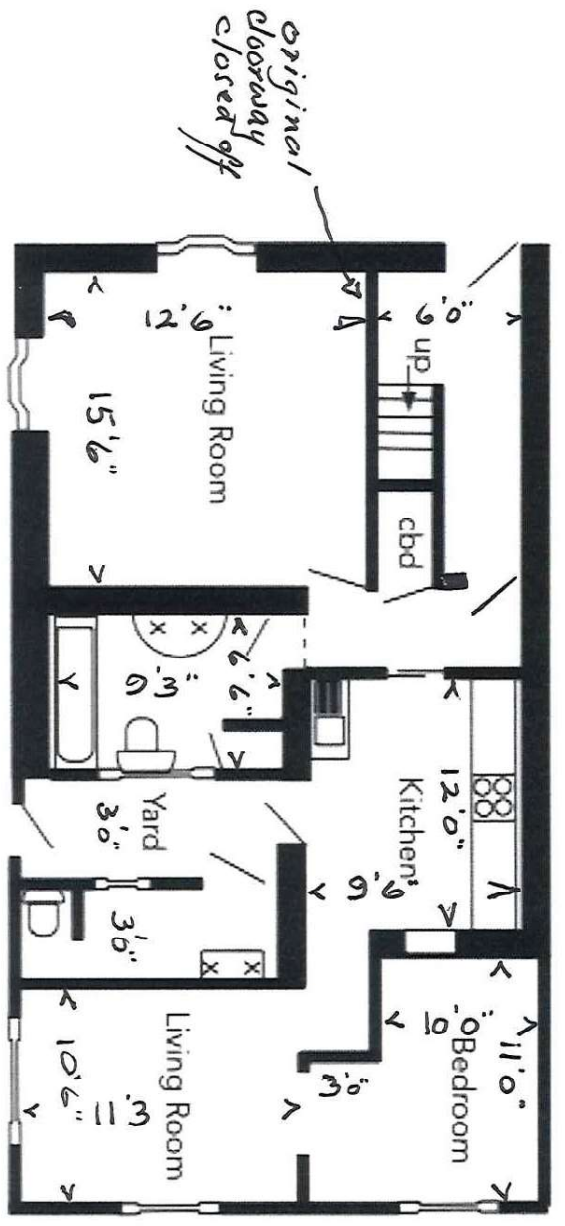

6 Bayview Terrace Ground Floor plan not to scale

TOTAL AREA OF
GROUND FLOOR.
786 sq.ft.