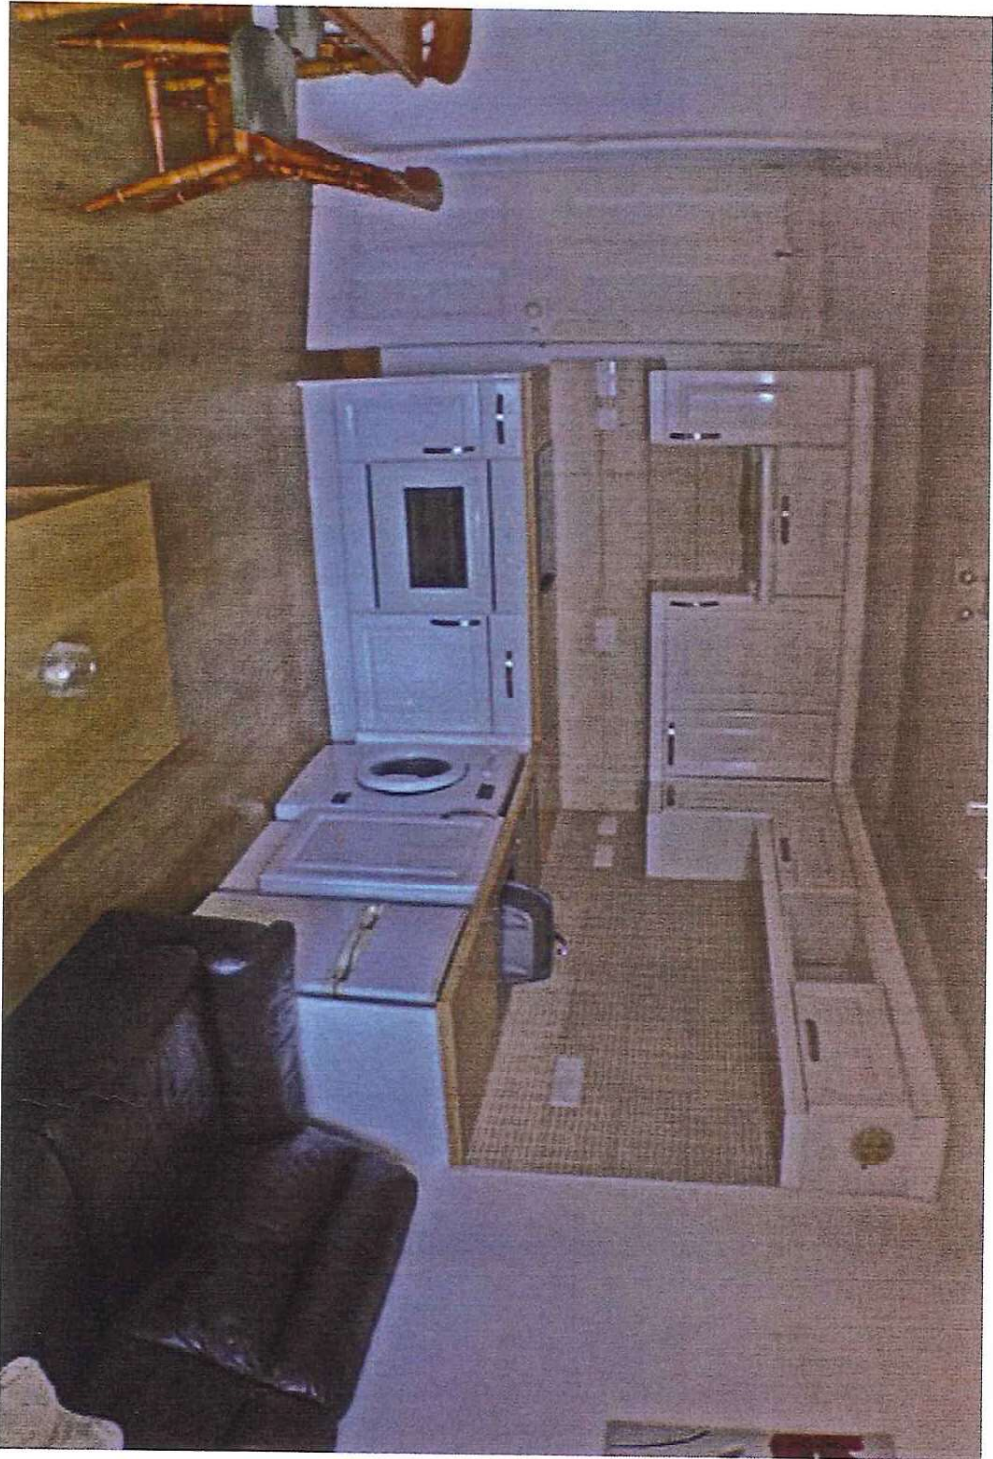

MY BACK
DOOR

RECEIVED

By Emma Kingwell at 3:38 pm, May 17, 2021

RECEIVED
By Emma Kingwell at 3:38 pm, May 17, 2021

MY BED ROOM

FLAT: BEDROOM (DOUBLE)

FLAT LIVING ROOM/KITCHEN

RECEIVED
By Emma Kingwell at 3:37 pm, May 17, 2021

MY GF. KIVING BOON

MY KITCHEN

MY LIVING ROOM

SHARED HALLWAY

RECEIVED
By Emma Kingwell at 3:36 pm, May 17, 2021

FLAT BATHROOM