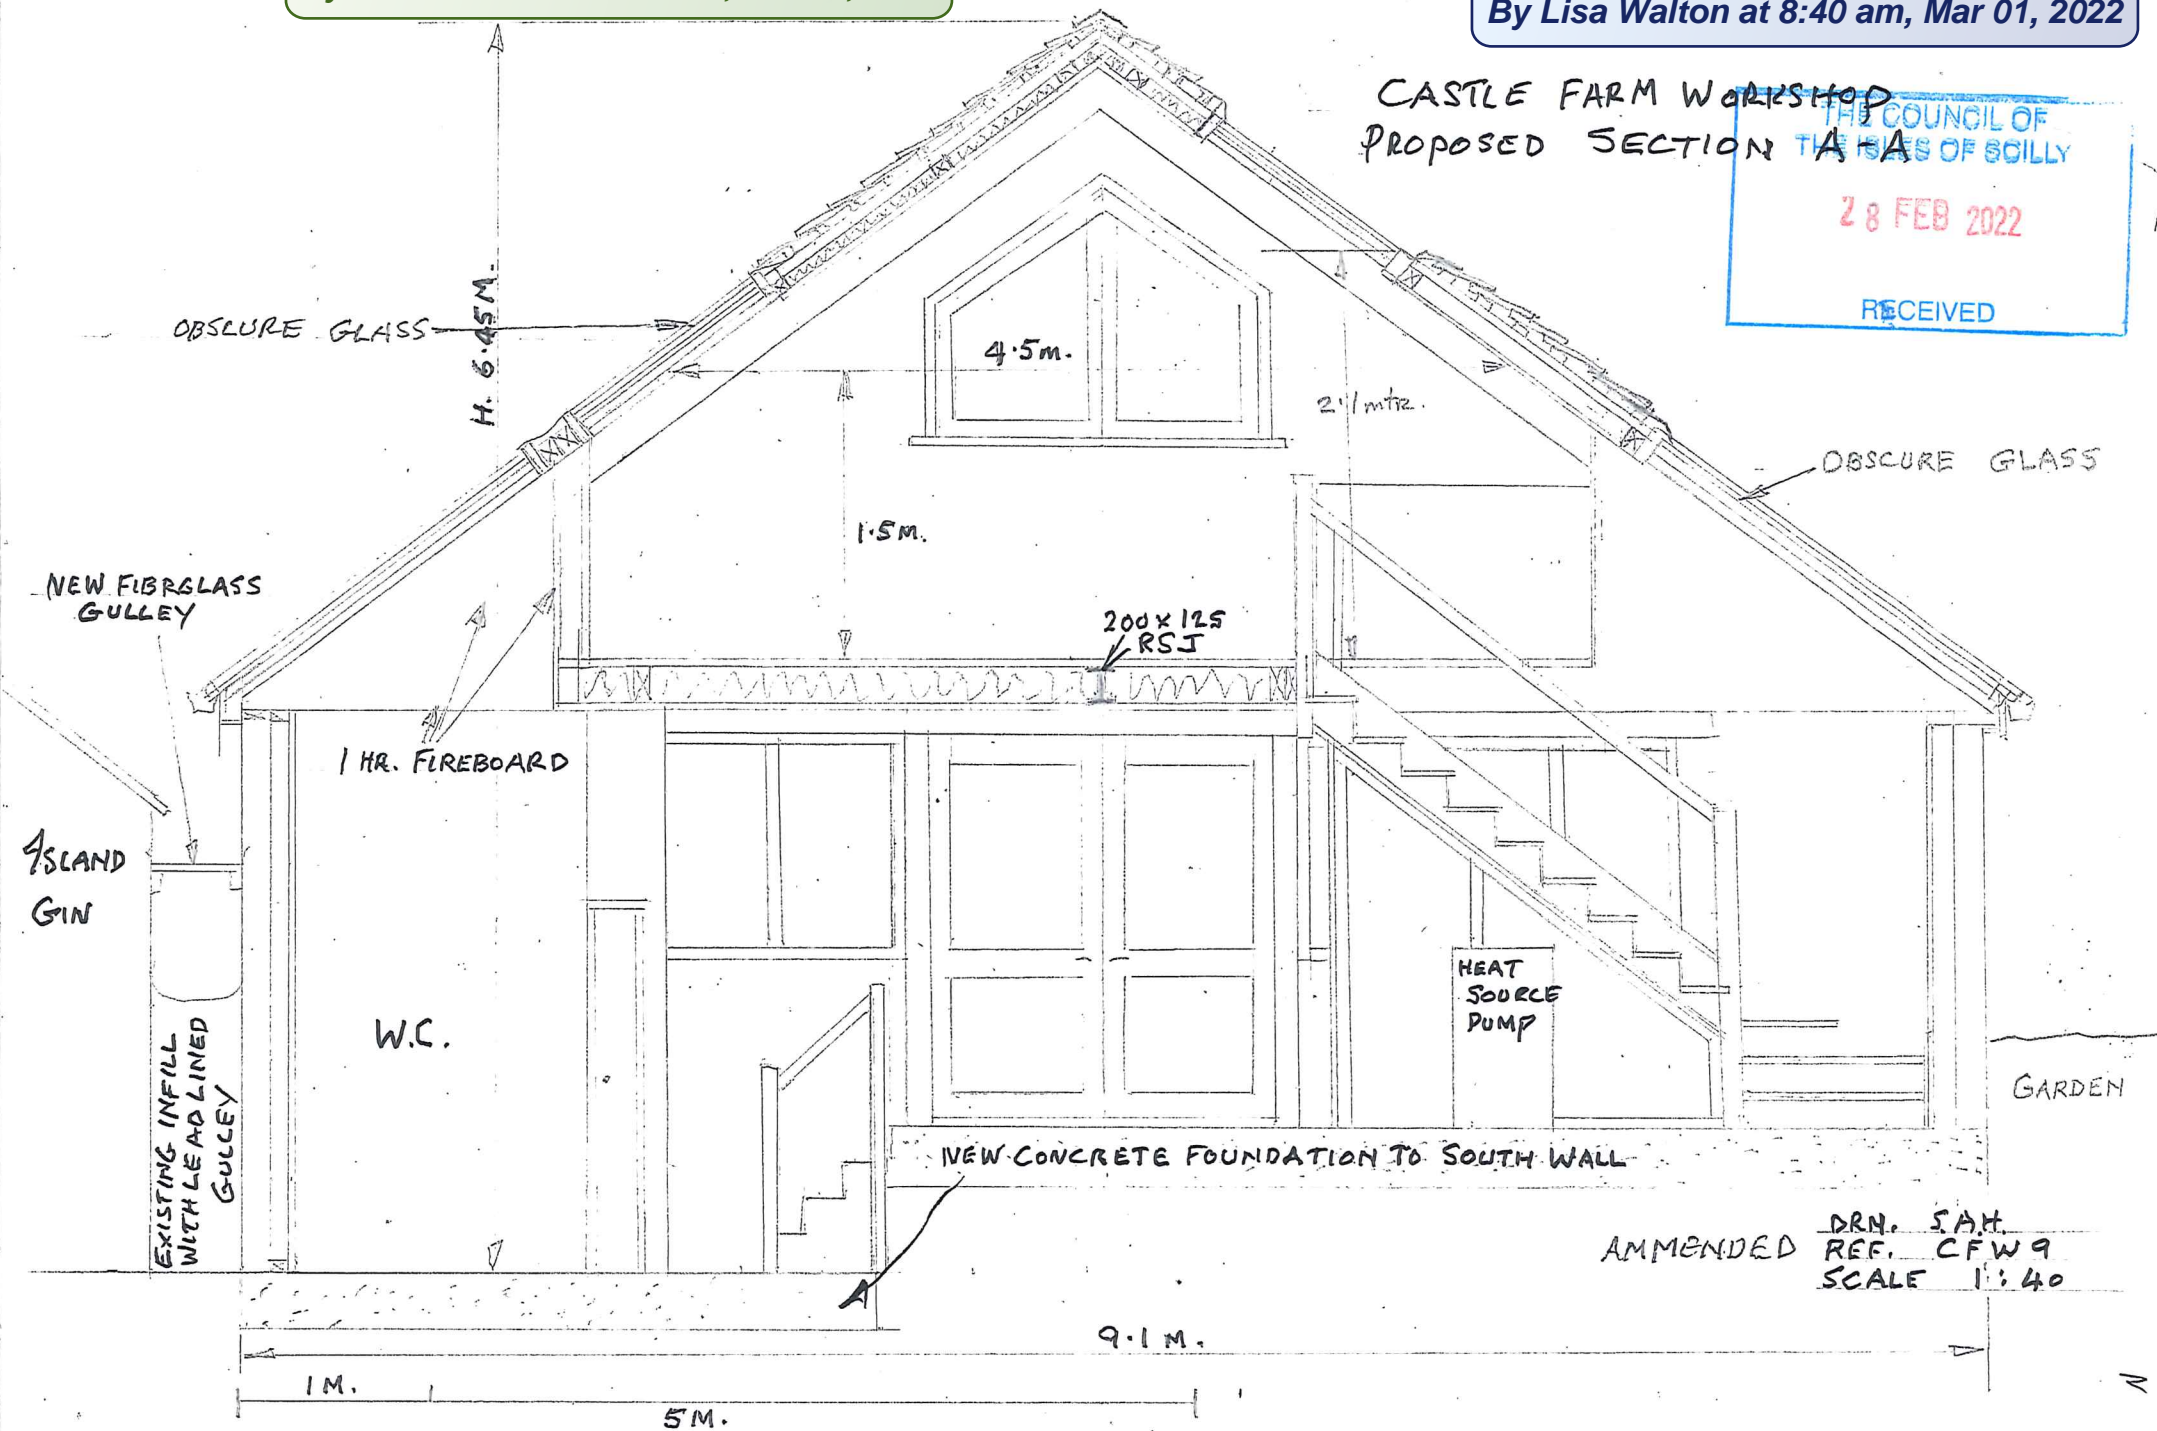

APPROVED

By Lisa Walton at 11:59 am, Mar 28, 2022

RECEIVED

By Lisa Walton at 8:40 am, Mar 01, 2022

CASTLE FARM WORKSHOP
PROPOSED SECTION A-A

THE COUNCIL OF
THE ISLES OF SCILLY

28 FEB 2022

RECEIVED

AMMENDED DRN. S.A.H.
REF. CFW 9
SCALE 1:40