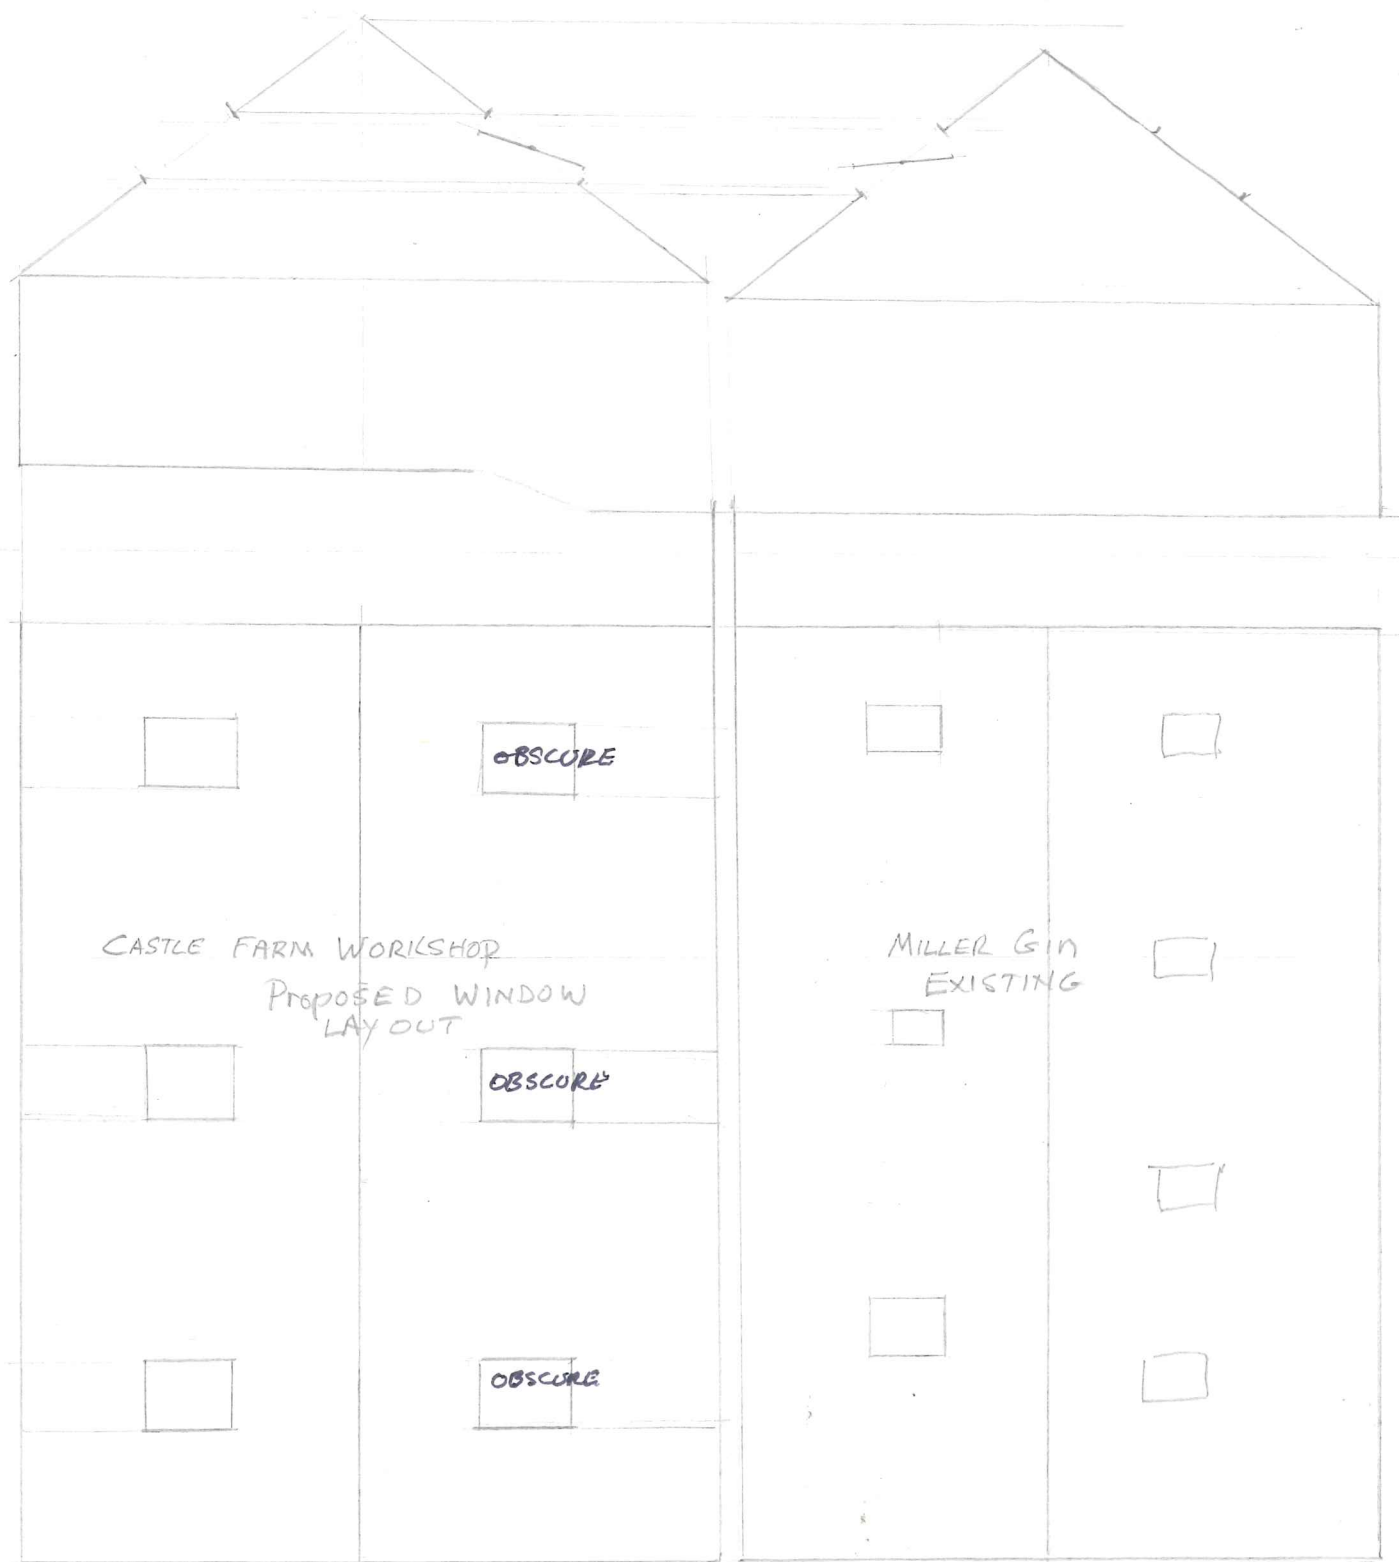

**RECEIVED**

By Olivia.Rickman at 1:01 pm, Jan 12, 2022

CASTLE FARM WORKSHOP  
PROPOSED WINDOW  
LAYOUT

MILLER GIN  
EXISTING

OBSCURE

OBSCURE

OBSCURE

DRN SAH  
SCALE 1:100