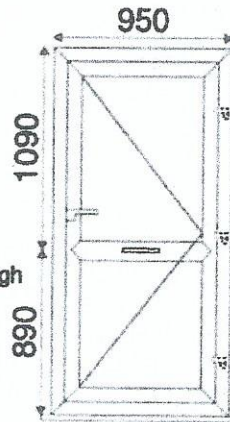

System	S706 IG NS System
Group	White Resi-Door Open In
Outer Frame	72mm Frame White
Door Sash	Door Z Sash White
Cill	150mm Cill White
Reinforcement	WHITE DOOR REIN
Door Handles	Lever / Lever - White
Door Hinges	Door Hinge White
Door Lock	Yale Mantis Resi Door Lock
Drainage	BASE DRAINAGE (HIDDEN)
Letter Plate	LetterBox - White
Bead	28mm Ogee Bead Black Flipper
Glass Type	4/20/4 Obsc Tgh Ecopane Argon Stippolyte Tough
Glass Type	28mm WH 1/2 Flat Panel.(Ply)

1 - 950w x 1980h (Basic Frame Size)
 1 - 950w x 2010h, 30mm Cill
 Viewed Outside

Total (Exc. VAT):

Total (Inc. VAT):

System S706 IG NS System
Group White Internal Casement
Outer Frame 62mm Frame White
Casement Sash Internal Sash White
Transom/Mullion 69mm White
Cill 150mm Cill White
Reinforcement WHITE WINDOW REIN
Main Handles Locking Handle - WHITE
Main Hinges EGRESS 90 DEG EASY CLEAN HINGE
Main Lock Mila Shootbolt
Drainage BASE DRAINAGE (HIDDEN)
Bead 28mm Ogee Bead Black Flipper
Glass Type 4/20/4 Clear Ecopane Argon

1 - 1630w x 1290h (Basic Frame Size)
1 - 1630w x 1320h, 30mm Cill
Viewed Outside

Location: Window 3

Extras:

- 1 - 150mm Cill End Cap
- 2 - 12" SH 90 Deg Easy Clean Hinge
- 1 - 455x235 4/20/4 Clear Ecopane Argon
- 1 - 943x1196 4/20/4 Clear Ecopane Argon
- 1 - 455x725 4/20/4 Clear Ecopane Argon

1 - 1630w x 1320h (Basic Frame Size)
1 - 1630w x 1350h, 30mm Cill
Viewed Outside

Location: Window 4

Extras:

- 1 - 150mm Cill End Cap
- 2 - 12" SH 90 Deg Easy Clean Hinge
- 1 - 943x1226 4/20/4 Clear Ecopane Argon
- 1 - 455x235 4/20/4 Clear Ecopane Argon
- 1 - 455x755 4/20/4 Clear Ecopane Argon