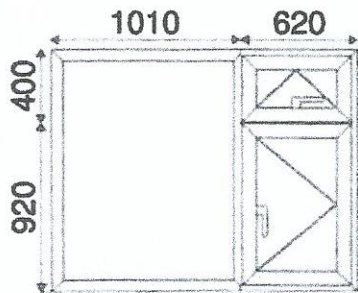

1 - 950w x 1980h (Basic Frame Size)
 1 - 950w x 2010h, 30mm Cill
 Viewed Outside

Total (Exc. VAT):

Total (Inc. VAT):

System S706 IG NS System
Group White Internal Casement
Outer Frame 62mm Frame White
Casement Sash Internal Sash White
Transom/Mullion 69mm White
Cill 150mm Cill White
Reinforcement WHITE WINDOW REIN
Main Handles Locking Handle - WHITE
Main Hinges EGRESS 90 DEG EASY CLEAN HINGE
Main Lock Mila Shootbolt
Drainage BASE DRAINAGE (HIDDEN)
Bead 28mm Ogee Bead Black Flipper
Glass Type 4/20/4 Clear Ecopane Argon

1 - 1630w x 1290h (Basic Frame Size)
1 - 1630w x 1320h, 30mm Cill
Viewed Outside

Location: Window 3

Extras:

- 1 - 150mm Cill End Cap
- 2 - 12" SH 90 Deg Easy Clean Hinge
- 1 - 455x235 4/20/4 Clear Ecopane Argon
- 1 - 943x1196 4/20/4 Clear Ecopane Argon
- 1 - 455x725 4/20/4 Clear Ecopane Argon

Total (Exc. VAT):

Total (Inc. VAT):

System S706 IG NS System
Group White Internal Casement
Outer Frame 62mm Frame White
Casement Sash Internal Sash White
Transom/Mullion 69mm White
Cill 150mm Cill White
Reinforcement WHITE WINDOW REIN
Main Handles Locking Handle - WHITE
Main Hinges EGRESS 90 DEG EASY CLEAN HINGE
Main Lock Mila Shootbolt
Drainage BASE DRAINAGE (HIDDEN)
Bead 28mm Ogee Bead Black Flipper
Glass Type 4/20/4 Clear Ecopane Argon

1 - 1630w x 1320h (Basic Frame Size)
1 - 1630w x 1350h, 30mm Cill
Viewed Outside

Location: Window 4

Extras:

- 1 - 150mm Cill End Cap
- 2 - 12" SH 90 Deg Easy Clean Hinge
- 1 - 943x1226 4/20/4 Clear Ecopane Argon
- 1 - 455x235 4/20/4 Clear Ecopane Argon
- 1 - 455x755 4/20/4 Clear Ecopane Argon