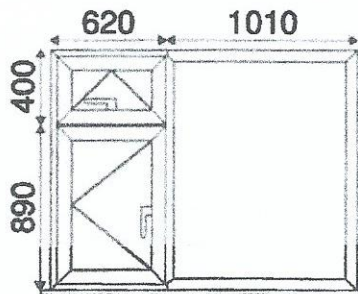

Location: Window 1

Extras:

- 1 - 150mm Cill End Cap
- 1 - LetterBox - White
- 1 - STANDARD 70mm 45-55 Cylinder
- 1 - 679x916 4/20/4 Obsc Tgh Ecopane Argon Stippolyte Tough
- 1 - 679x716 28mm WH 1/2 Flat Panel.(Ply)

1 - 950w x 1980h (Basic Frame Size)
 1 - 950w x 2010h, 30mm Cill
 Viewed Outside

Total (Exc. VAT):

Total (Inc. VAT):

System S706 IG NS System
Group White Internal Casement
Outer Frame 62mm Frame White
Casement Sash Internal Sash White
Transom/Mullion 69mm White
Cill 150mm Cill White
Reinforcement WHITE WINDOW REIN
Main Handles Locking Handle - WHITE
Main Hinges EGRESS 90 DEG EASY CLEAN HINGE
Main Lock Mila Shootbolt
Drainage BASE DRAINAGE (HIDDEN)
Bead 28mm Ogee Bead Black Flipper
Glass Type 4/20/4 Clear Ecopane Argon

1 - 1630w x 1290h (Basic Frame Size)
1 - 1630w x 1320h, 30mm Cill
Viewed Outside

Location: Window 3

Extras:

- 1 - 150mm Cill End Cap
- 2 - 12" SH 90 Deg Easy Clean Hinge
- 1 - 455x235 4/20/4 Clear Ecopane Argon
- 1 - 943x1196 4/20/4 Clear Ecopane Argon
- 1 - 455x725 4/20/4 Clear Ecopane Argon

1 - 1630w x 1320h (Basic Frame Size)
1 - 1630w x 1350h, 30mm Cill
Viewed Outside

Location: Window 4

Extras:

- 1 - 150mm Cill End Cap
- 2 - 12" SH 90 Deg Easy Clean Hinge
- 1 - 943x1226 4/20/4 Clear Ecopane Argon
- 1 - 455x235 4/20/4 Clear Ecopane Argon
- 1 - 455x755 4/20/4 Clear Ecopane Argon