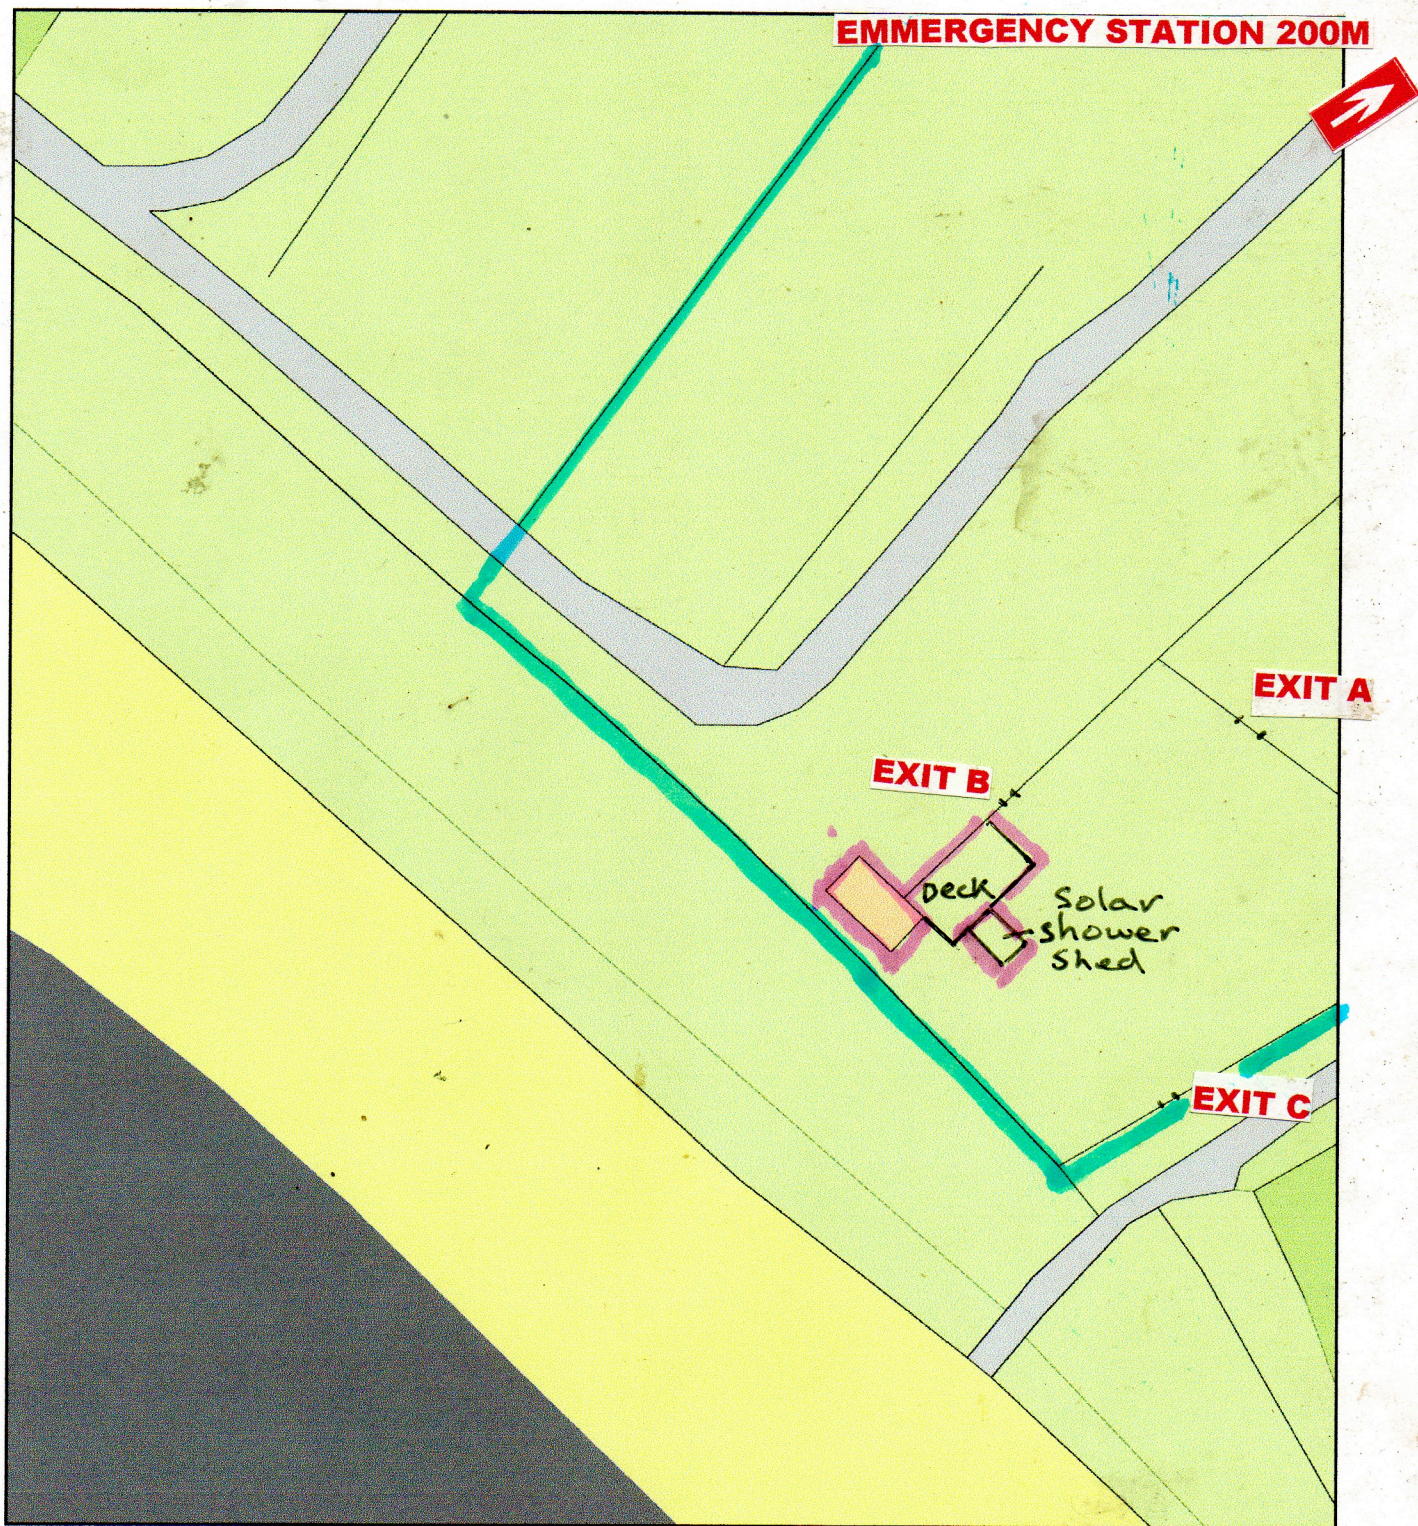

Barn at Lawrence's Brow

Plan Produced for: Toby Tobin-Dougan

Date Produced: 03 Aug 2021

Plan Reference Number: TQRQM21215113536940

Scale: 1:500 @ A4