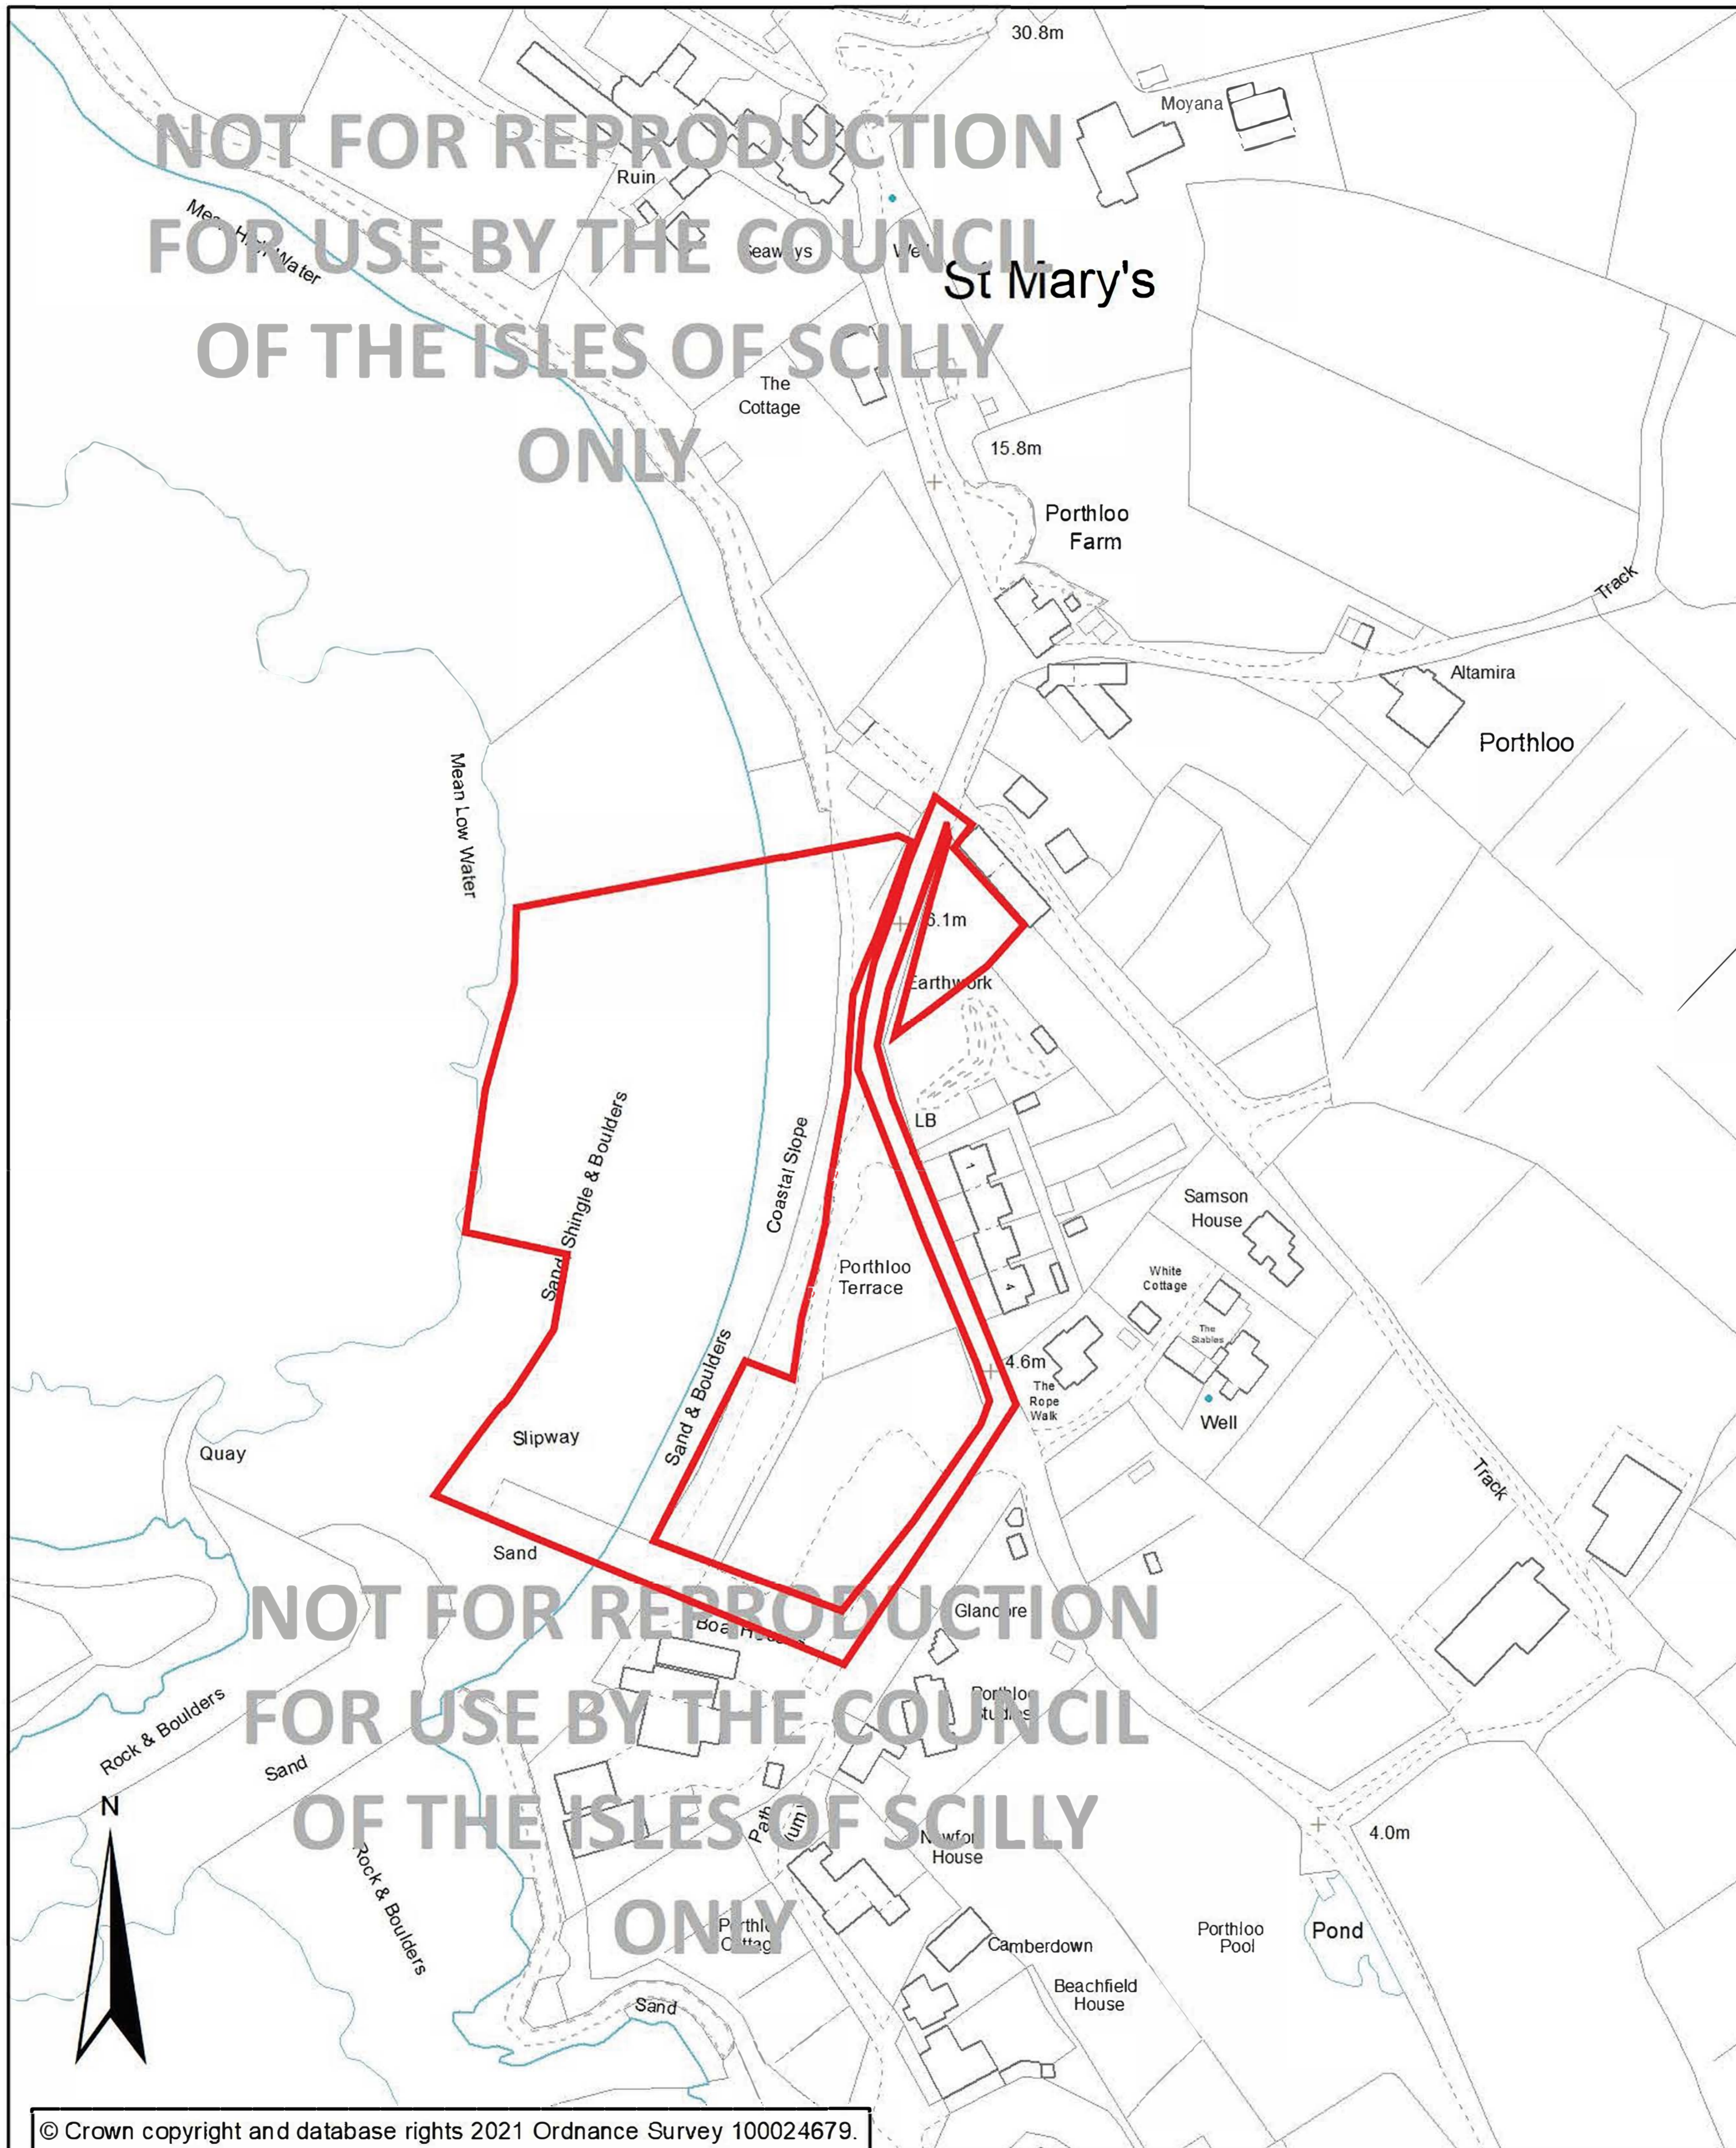

LOCATION PLAN - PL2000

Porthloo, St Mary's

1:2,000 @A4 0 10 20 40 60 80 100 Meters

For use and reproduction by the Council of the Isles of Scilly only.
Council of the Isles of Scilly, Town Hall, The Parade, St Mary's, Isles of Scilly, TR21 0LW