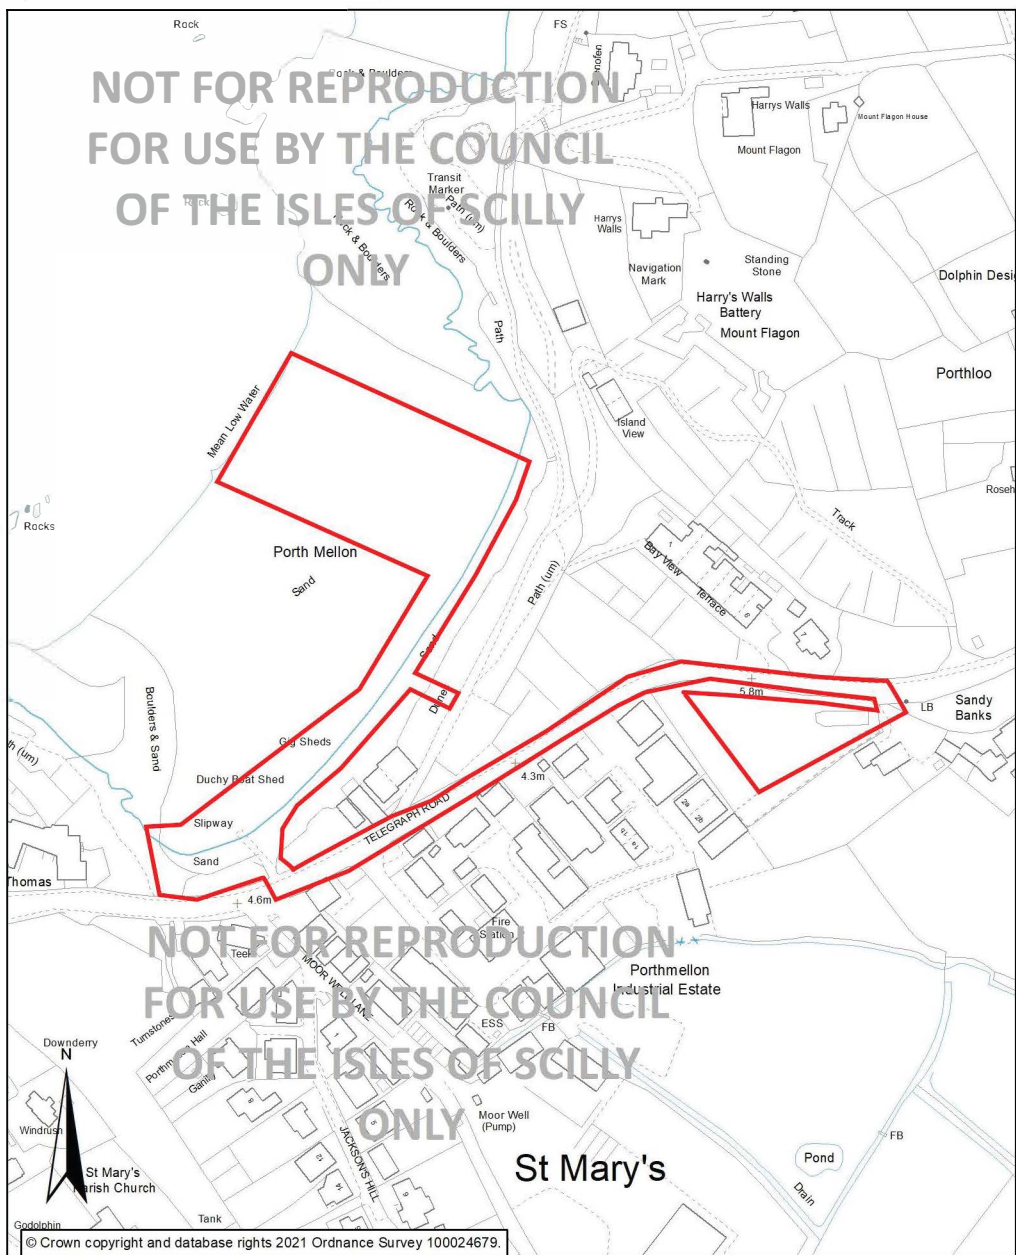

LOCATION PLAN - PM2000

Porthmellon, St Mary's

1:2,000 @A4

For use and reproduction by the Council of the Isles of Scilly only.

Council of the Isles of Scilly, Town Hall, The Parade, St Mary's, Isles of Scilly, TR21 0LW