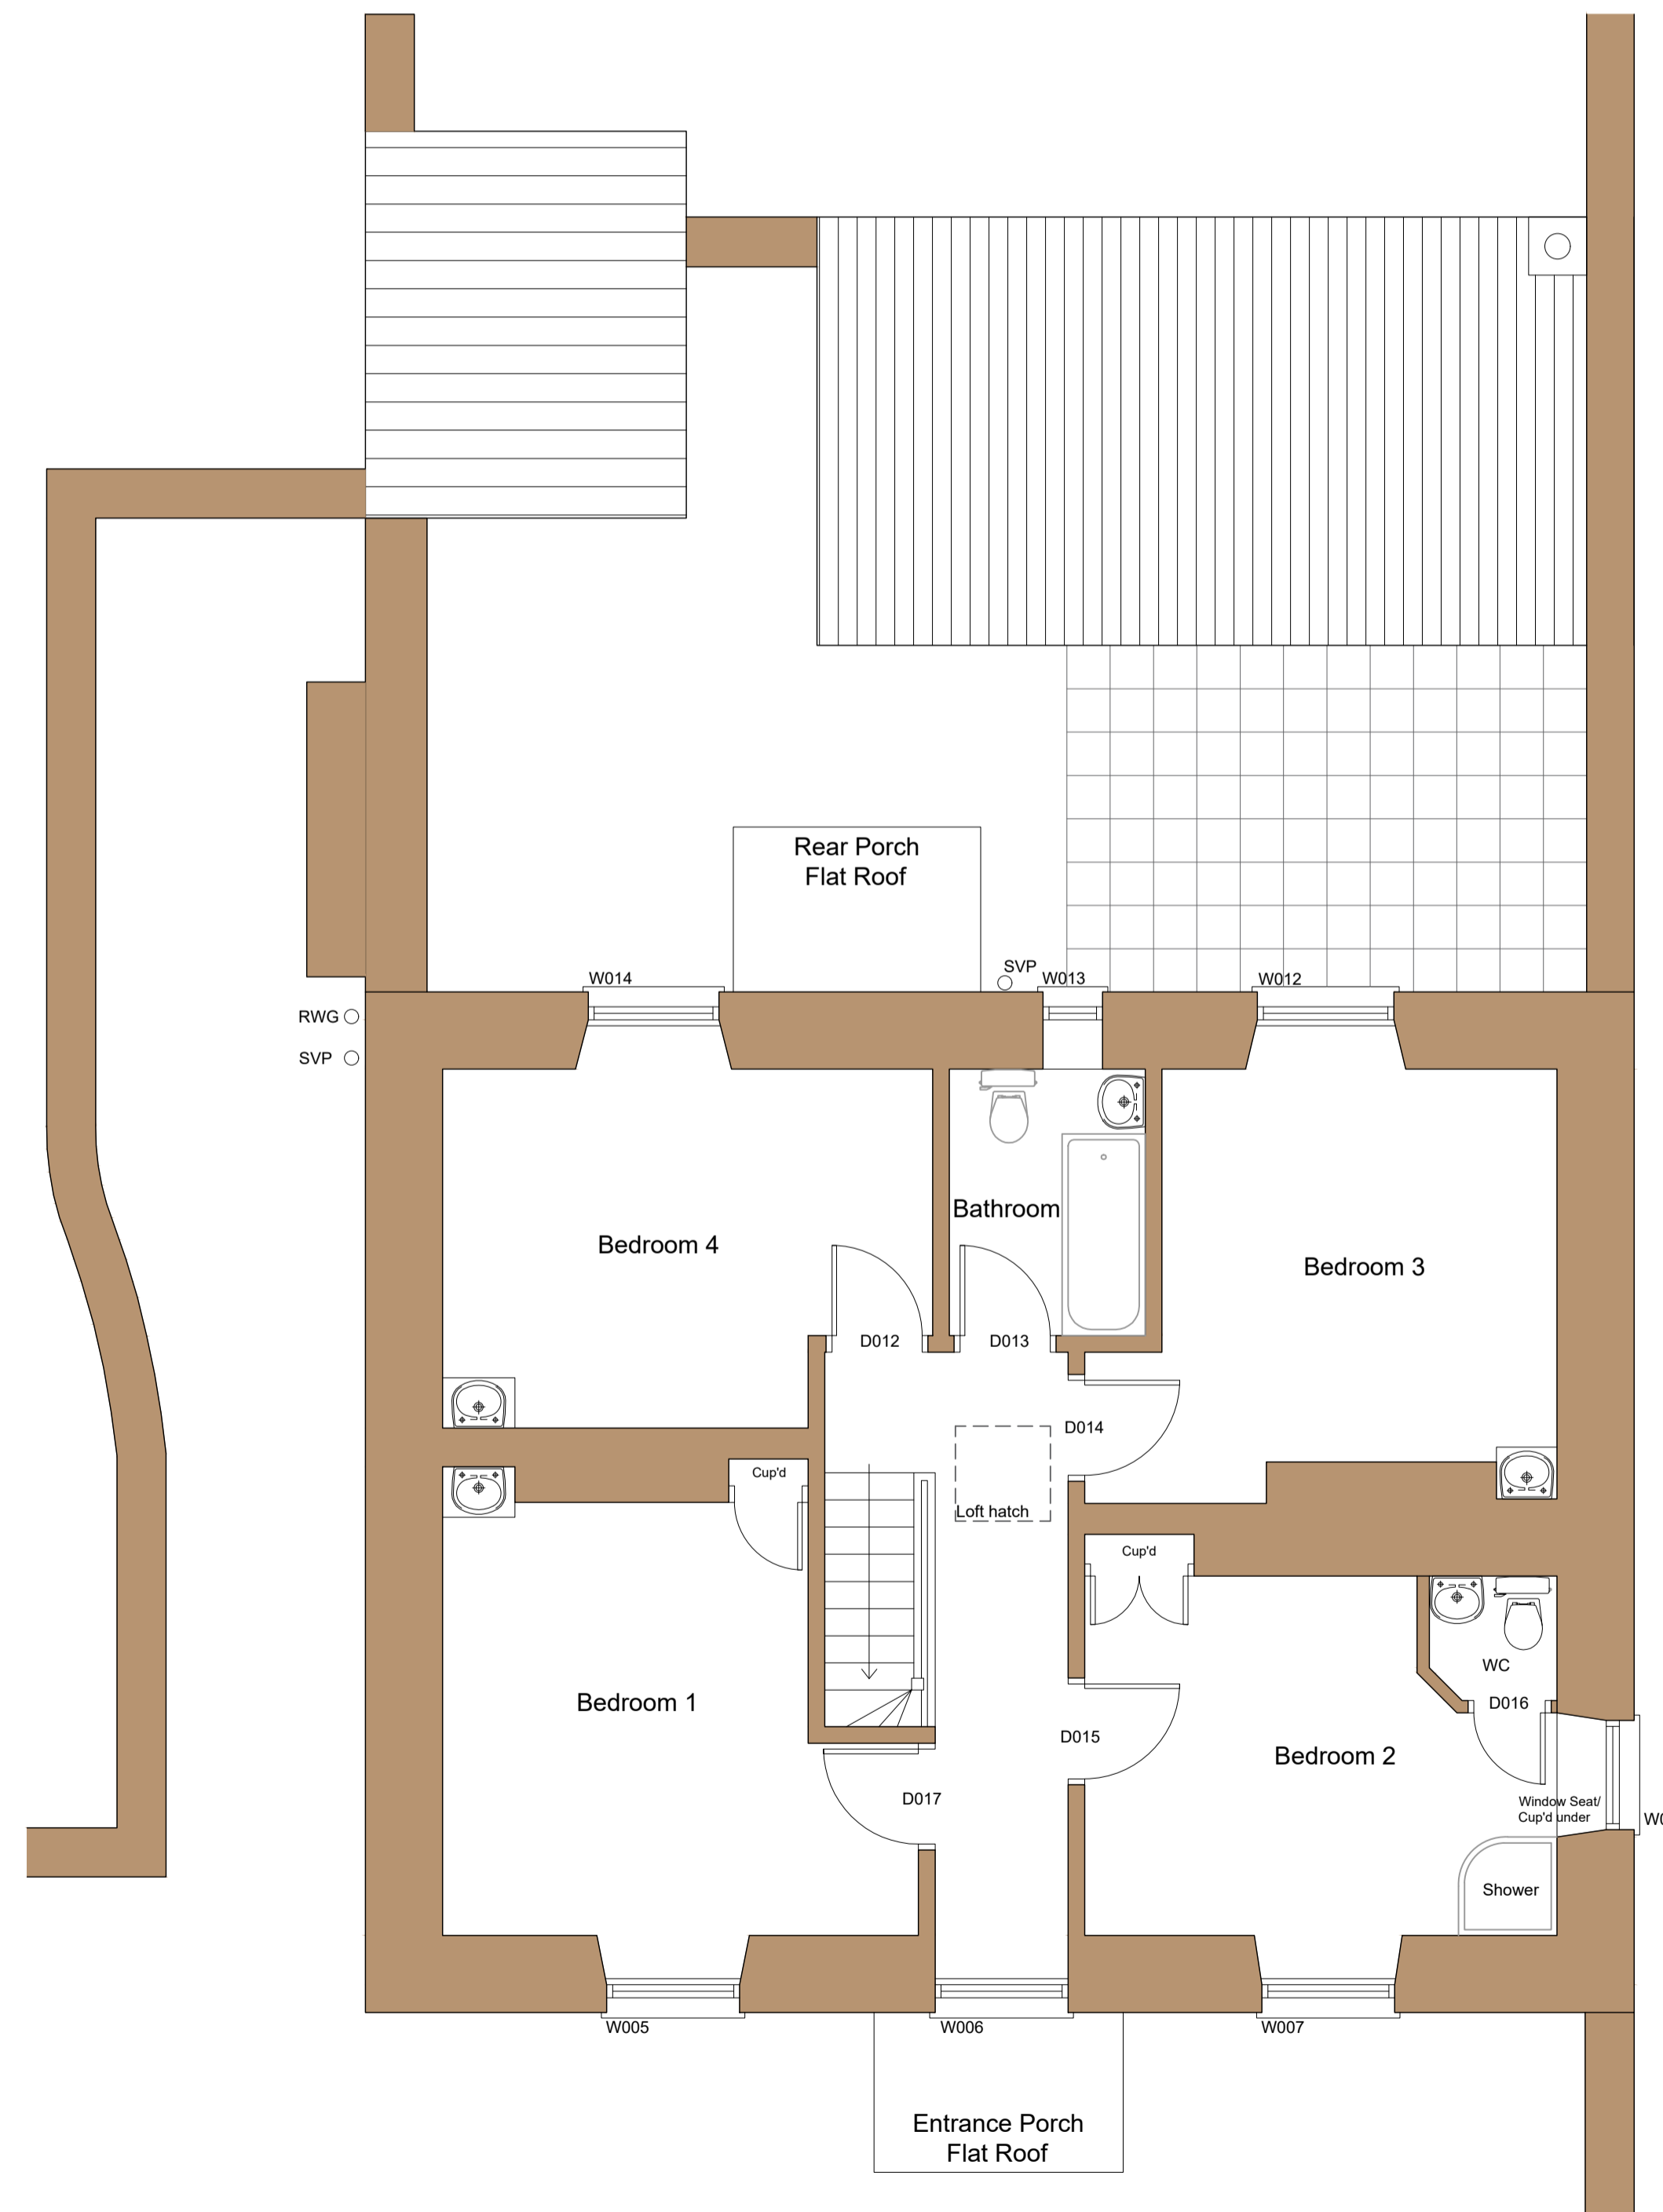

Front Elevation [East Facing] - Existing

Rear Elevation [West Facing] - Existing

Side Elevation [South Facing] - Existing

Side Elevation [North Facing] - Existing

Ground Floor - Existing

First Floor - Existing

No. Date. Revision. Initial.

**RECEIVED**  
By Emma Kingwell at 8:18 am, Jul 08, 2021

**NOTES.**  
This drawing is copyright:-  
Figured dimensions must be taken in preference to scaled dimensions.  
Contractors, Sub-contractors and Suppliers must verify all dimensions on site before commencing work or preparing shop drawings.

Scale. 1:100 / 1:50

Drawing No. MYS-VL-01  
Revision No.

Drawn by. IDR  
Date. Jan 2021