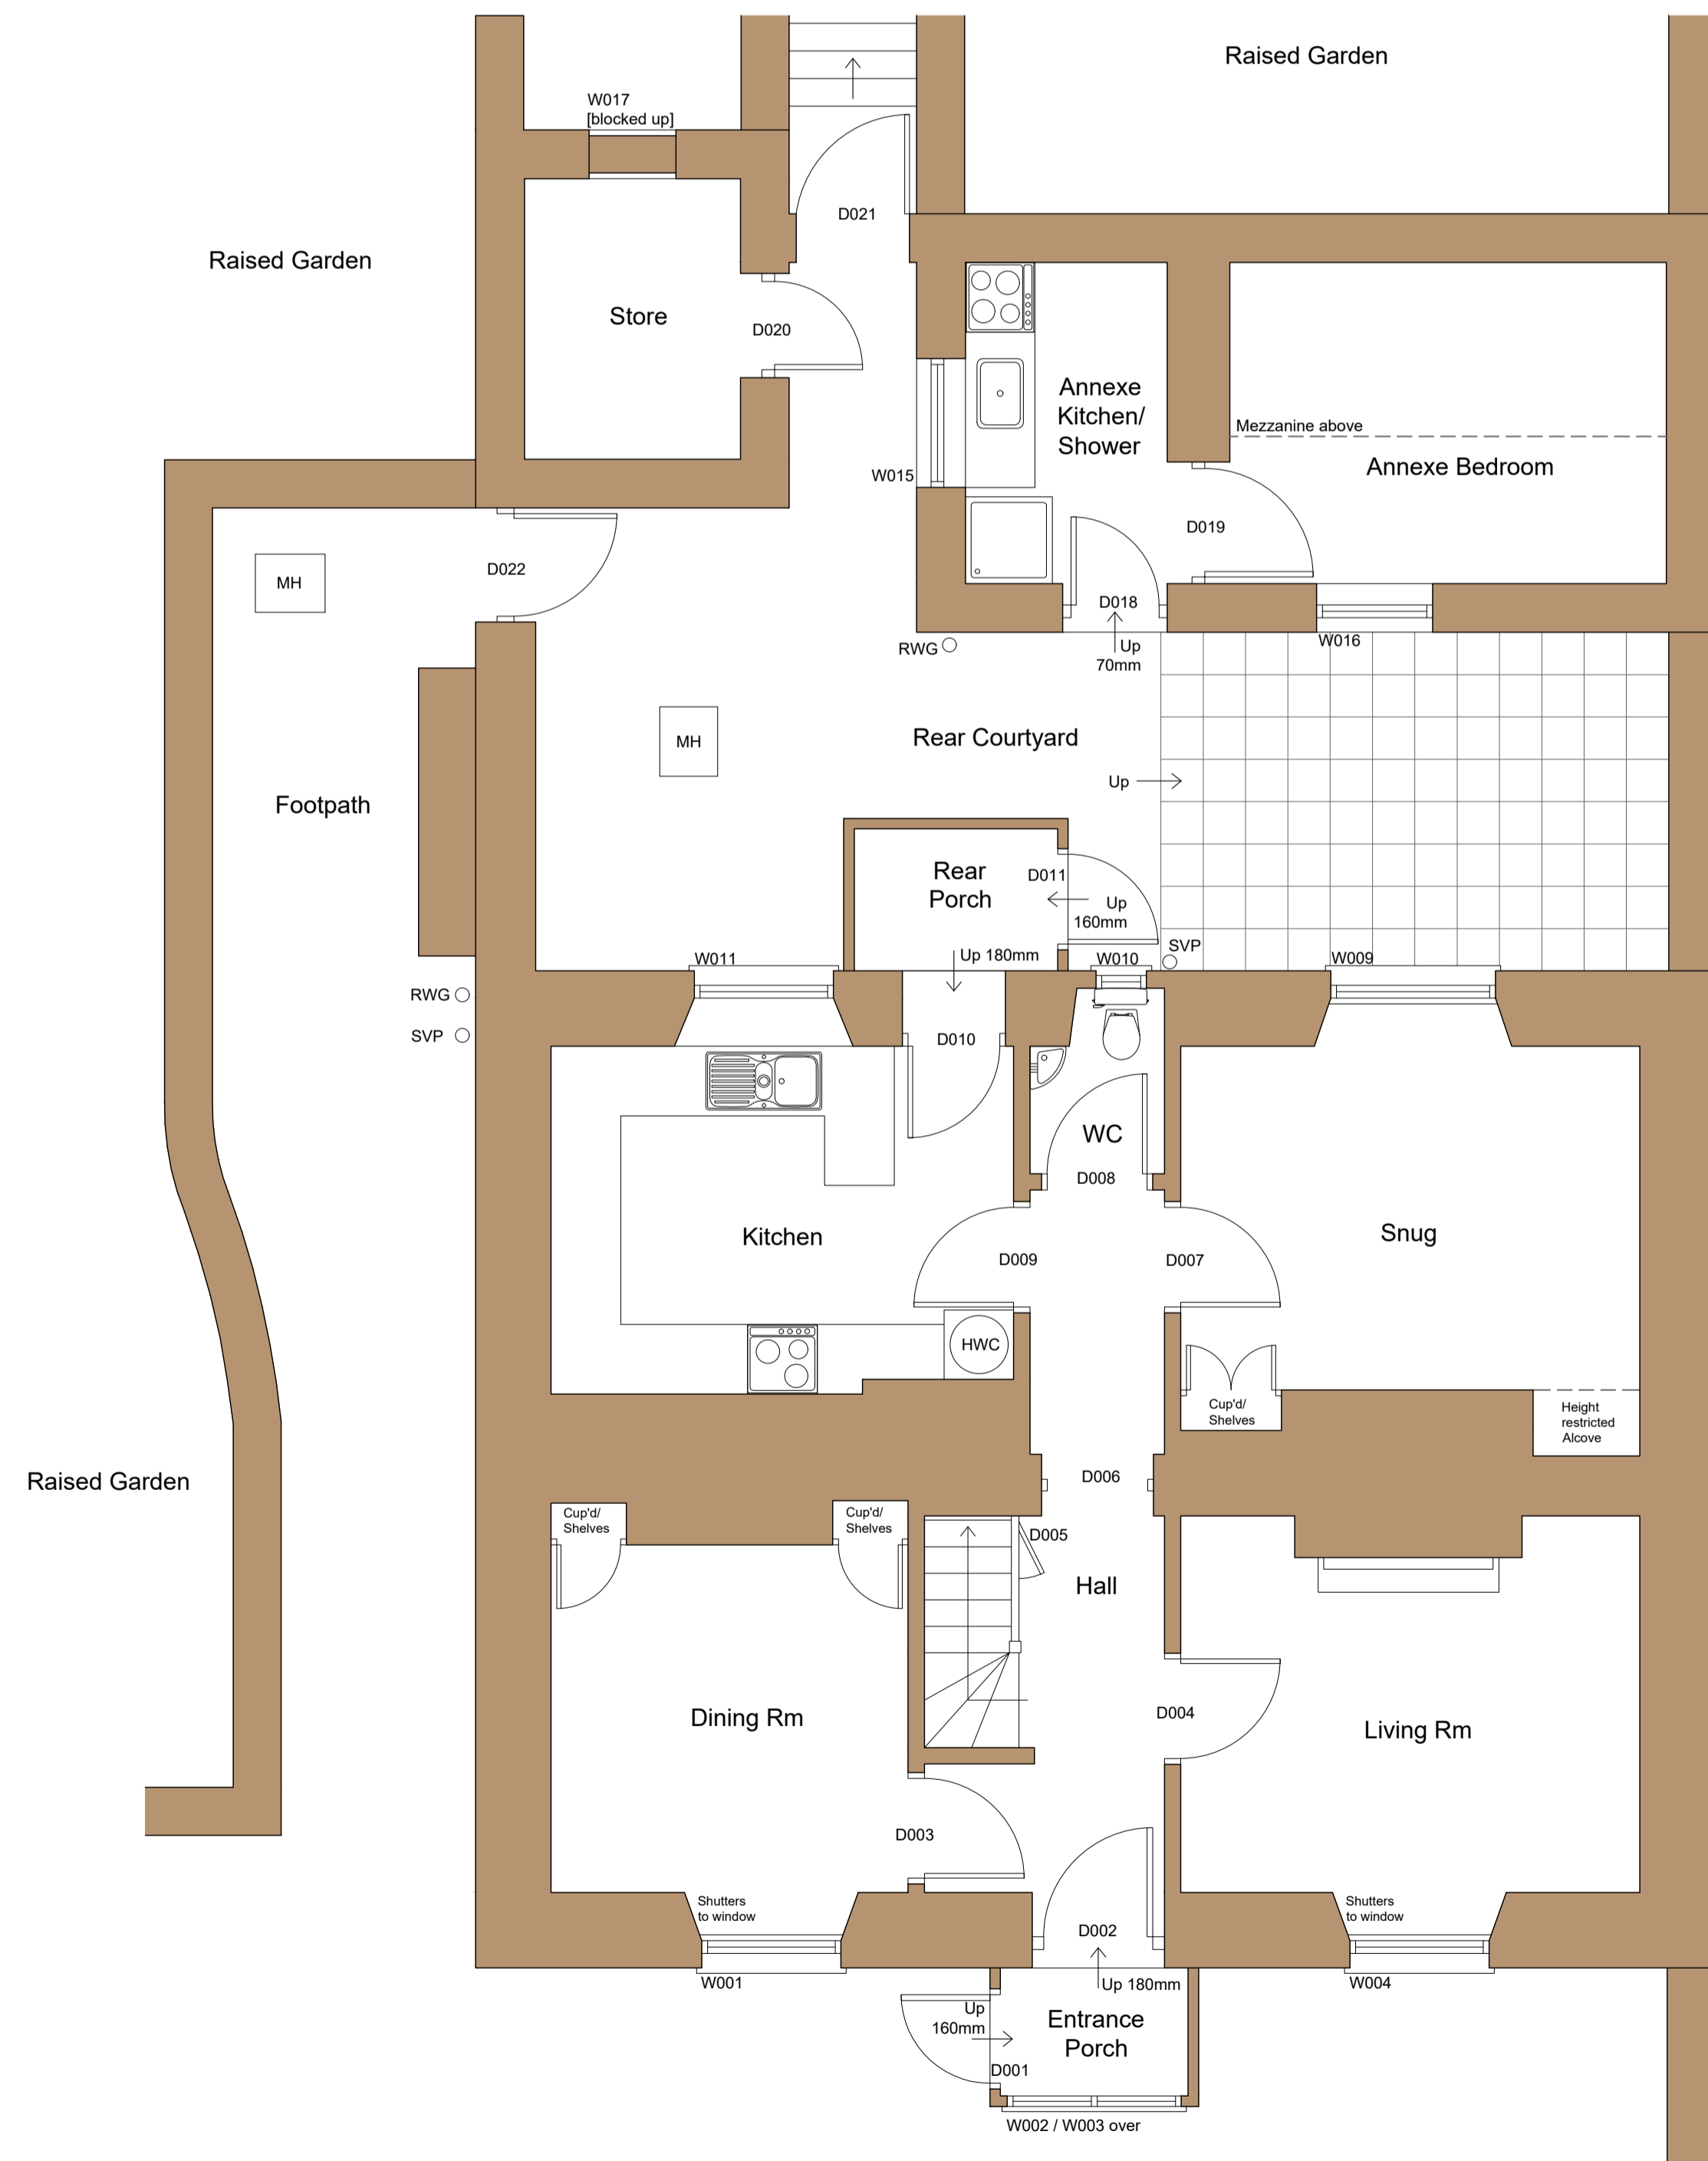

Front Elevation [East Facing] - Existing

Rear Elevation [West Facing] - Existing

Side Elevation [South Facing] - Existing

Side Elevation [North Facing] - Existing

Ground Floor - Existing

First Floor - Existing

No. Date. Revision. Initial.

**RECEIVED**  
By Emma Kingwell at 8:18 am, Jul 08, 2021

**NOTES.**  
This drawing is copyright:-  
Figured dimensions must be taken in preference to scaled dimensions.  
Contractors, Sub-contractors and Suppliers must verify all dimensions on site before commencing work or preparing shop drawings.

Scale. 1:100 / 1:50

Drawing No. MYS-VL-01  
Revision No.

Drawn by. IDR  
Date. Jan 2021