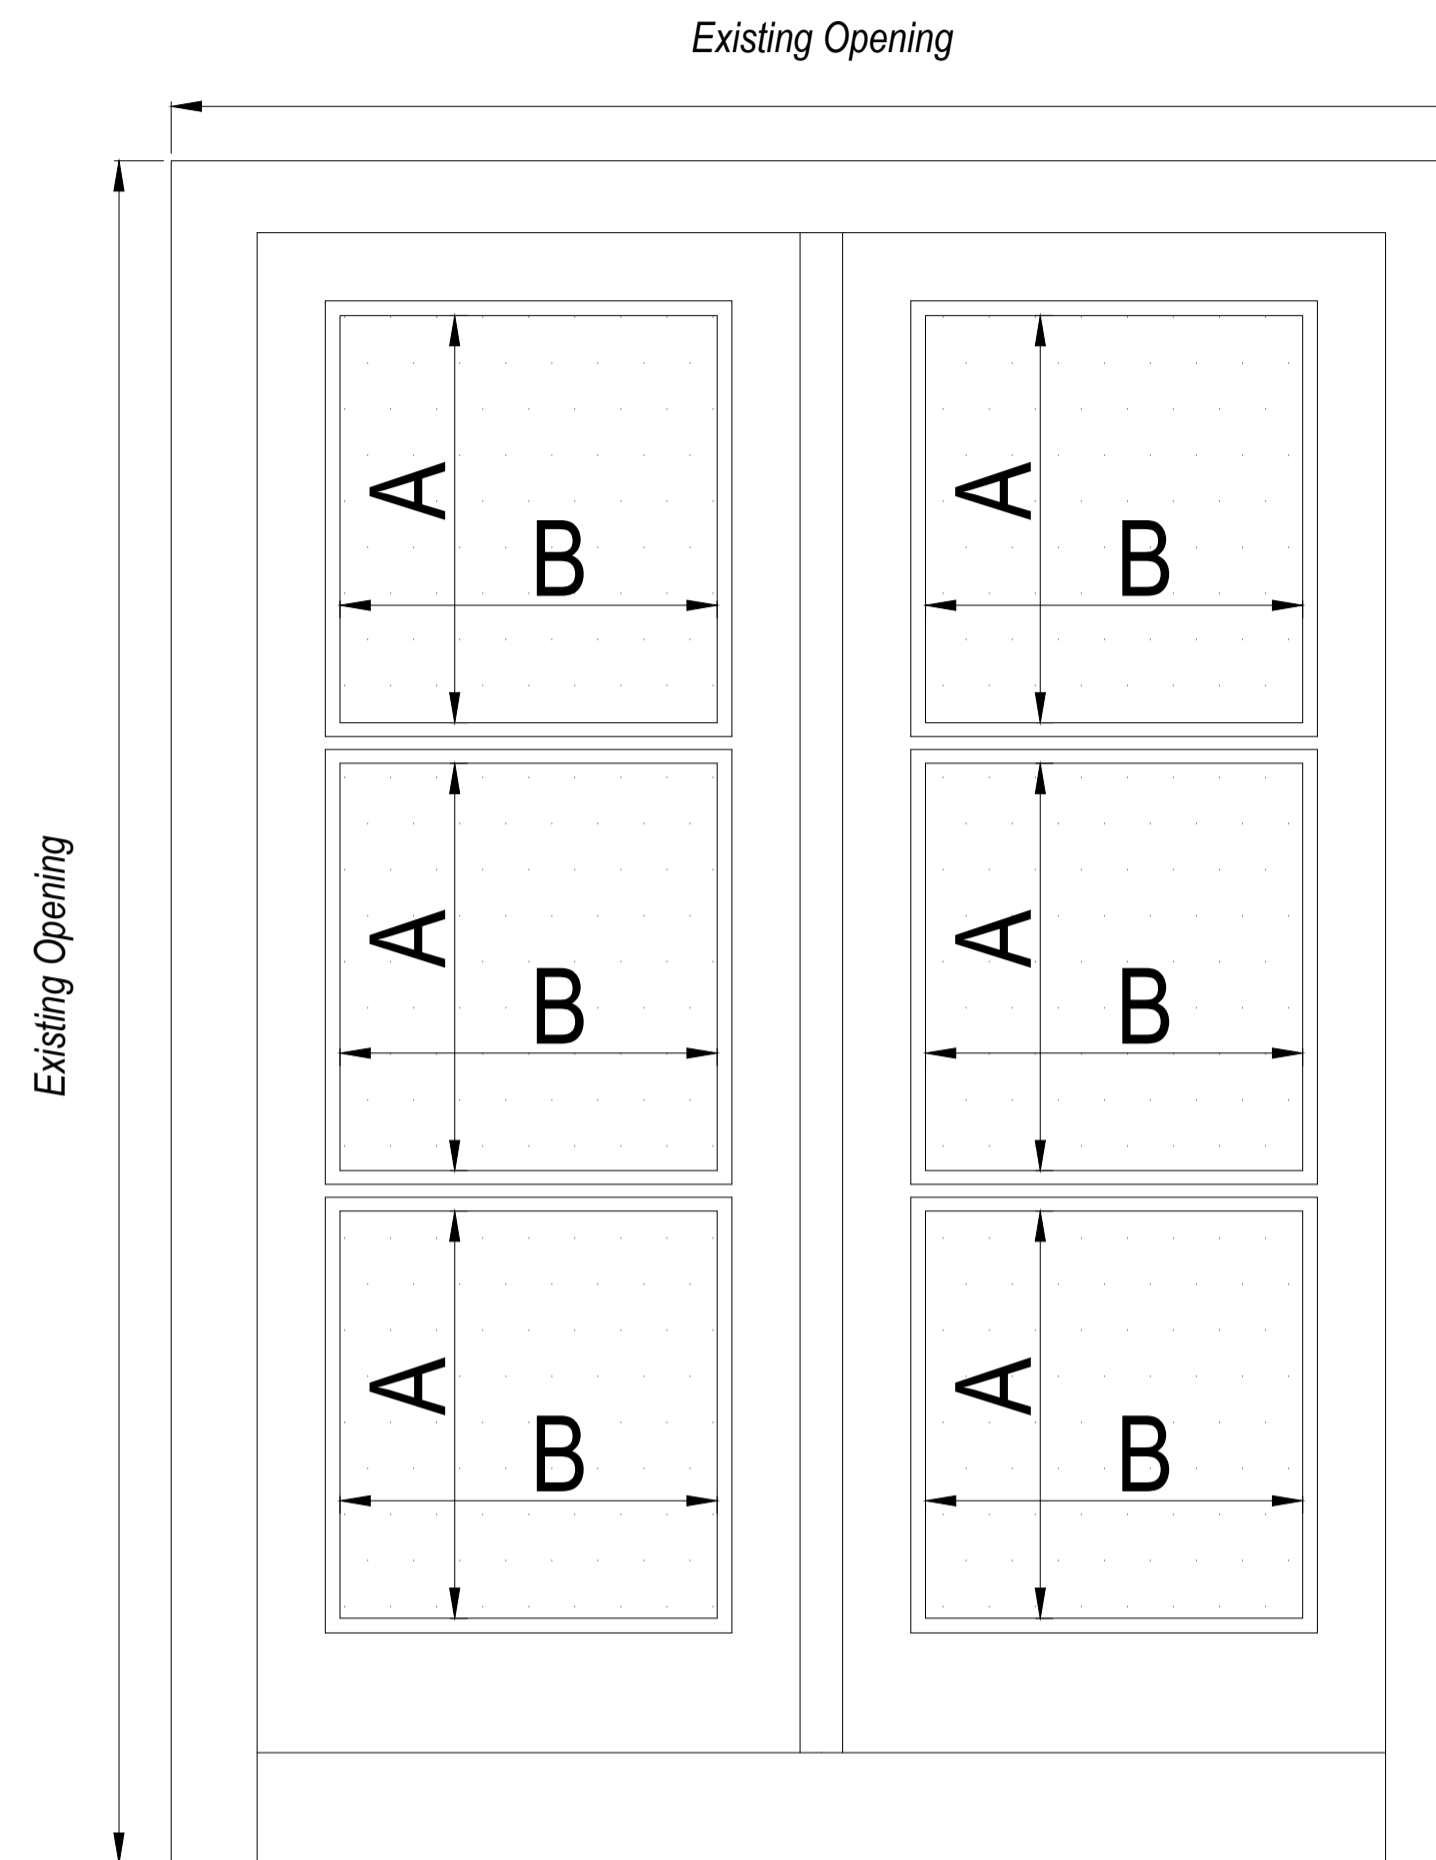

Section through Sash window

Plan view of Sash window

No. Date. Revision. Initial.

**RECEIVED**  
By Emma Kingwell at 8:17 am, Jul 08, 2021

**NOTES.**  
 This drawing is copyright:-  
 Figured dimensions must be taken in preference to scaled dimensions.  
 Contractors, Sub-contractors and Suppliers must verify all dimensions on site before commencing work or preparing shop drawings.

Scale. 1:5

Drawing No. **MYS-VL-06** Revision No.

Drawn by. **IDR**  
 Date. **June 2021**