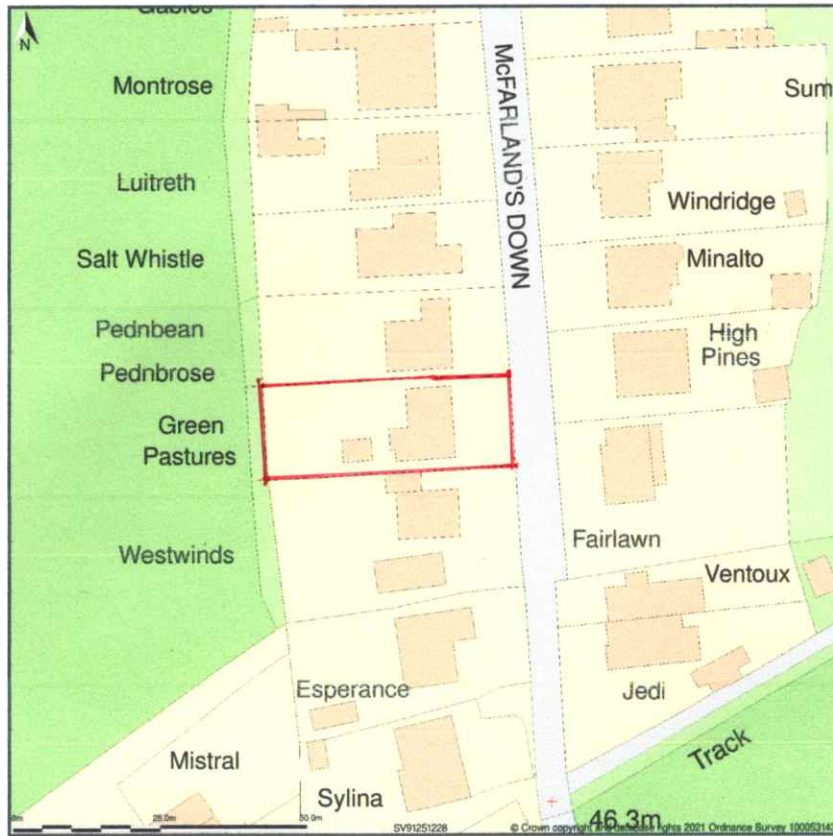

Green Pastures, Mcfarland s Down, St Mary s. Isles Of Scilly, TR21 0NS

Site Plan shows area bounded by: 91184.32, 12217.20 91325.74, 12358.08 (at a scale of 1:1250), OSGridRef: SV91251228. The representation of a road, track or path is no evidence of a right of way. The representation of features as lines is no evidence of a property boundary.

Produced on 13th Aug 2021 from the Ordnance Survey National Geographic Database and incorporating surveyed revision available at this date. Reproduction in whole or part is prohibited without the prior permission of Ordnance Survey. © Crown copyright 2021. Supplied by www.buyaplan.co.uk a licensed Ordnance Survey partner (100053143). Unique plan reference: #00659735-CDEA11