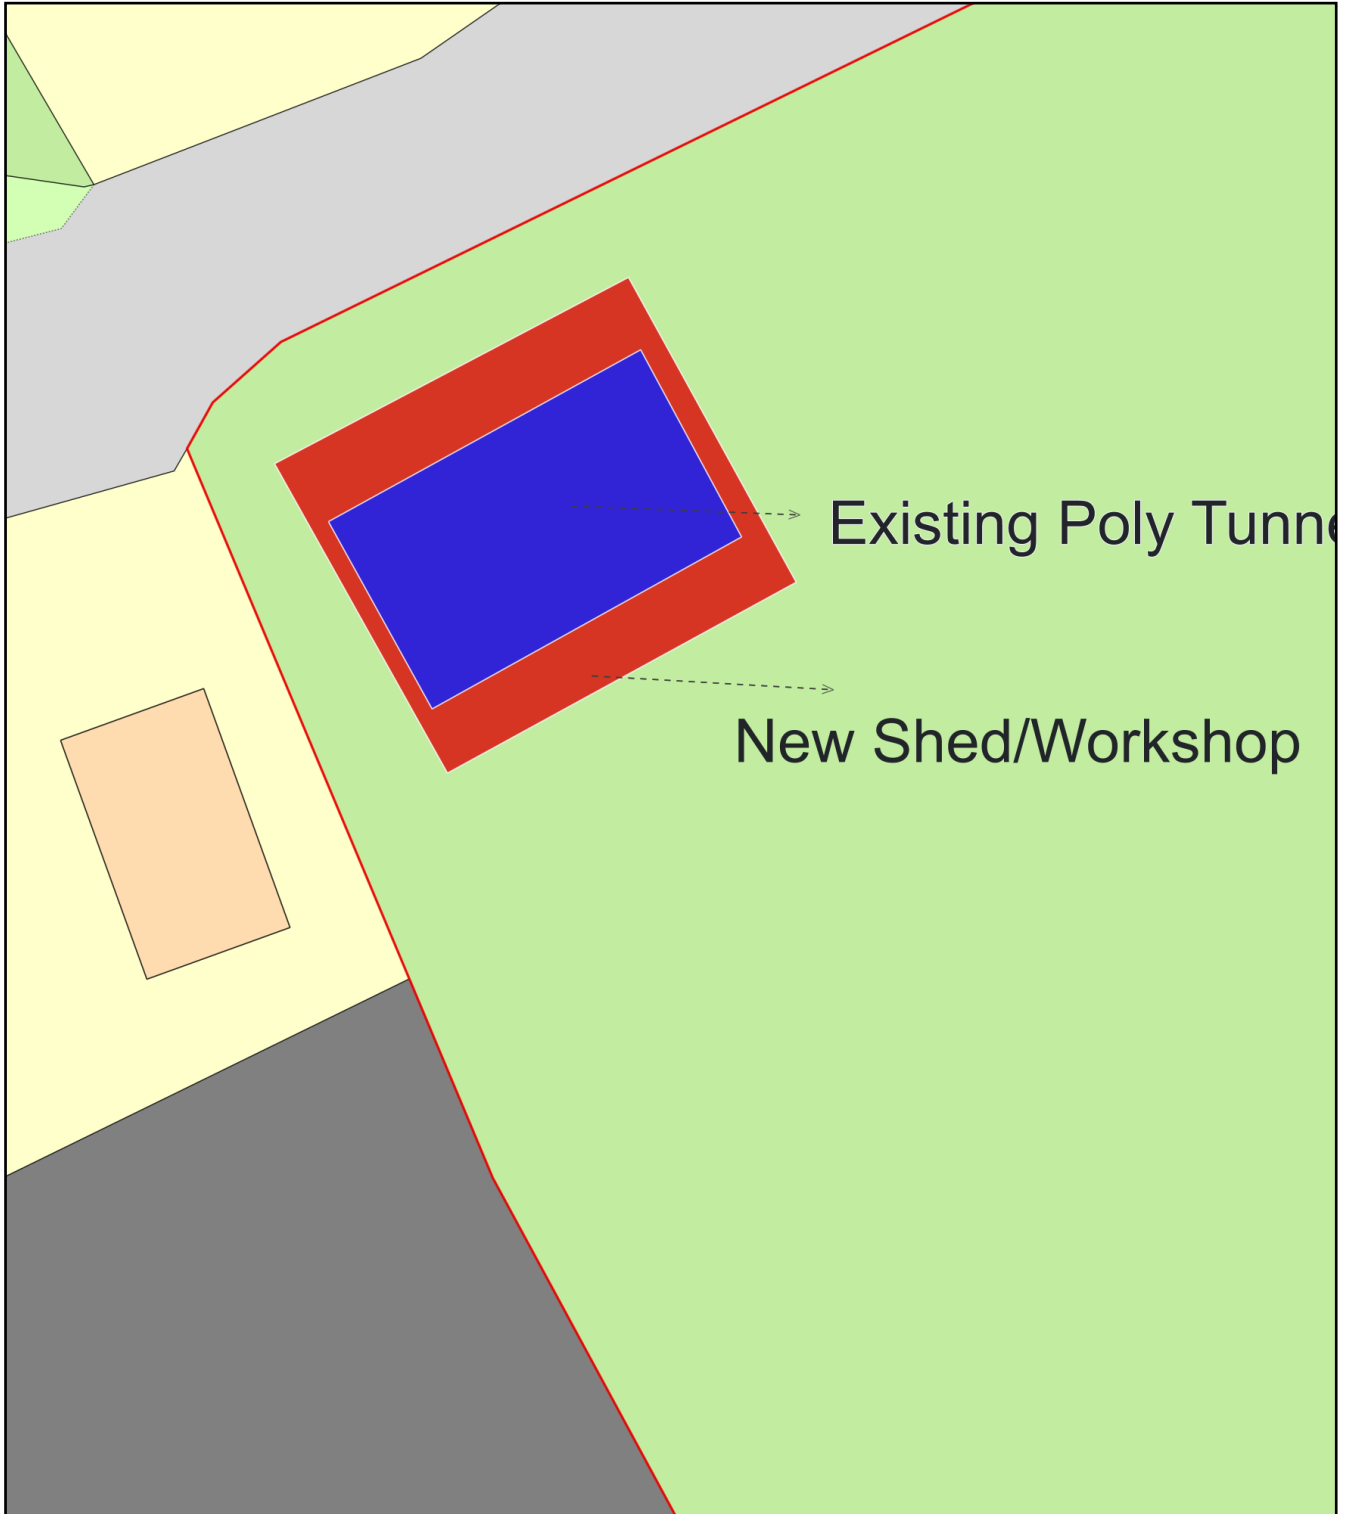

Holy Vale Shed/Workshop 2021

RECEIVED
By Emma Kingwell at 7:39 am, Aug 23, 2021

Plan Produced for: Daniel Moulson
Date Produced: 20 Aug 2021
Plan Reference Number: TQRQM21232181904645
Scale: 1:200 @ A4