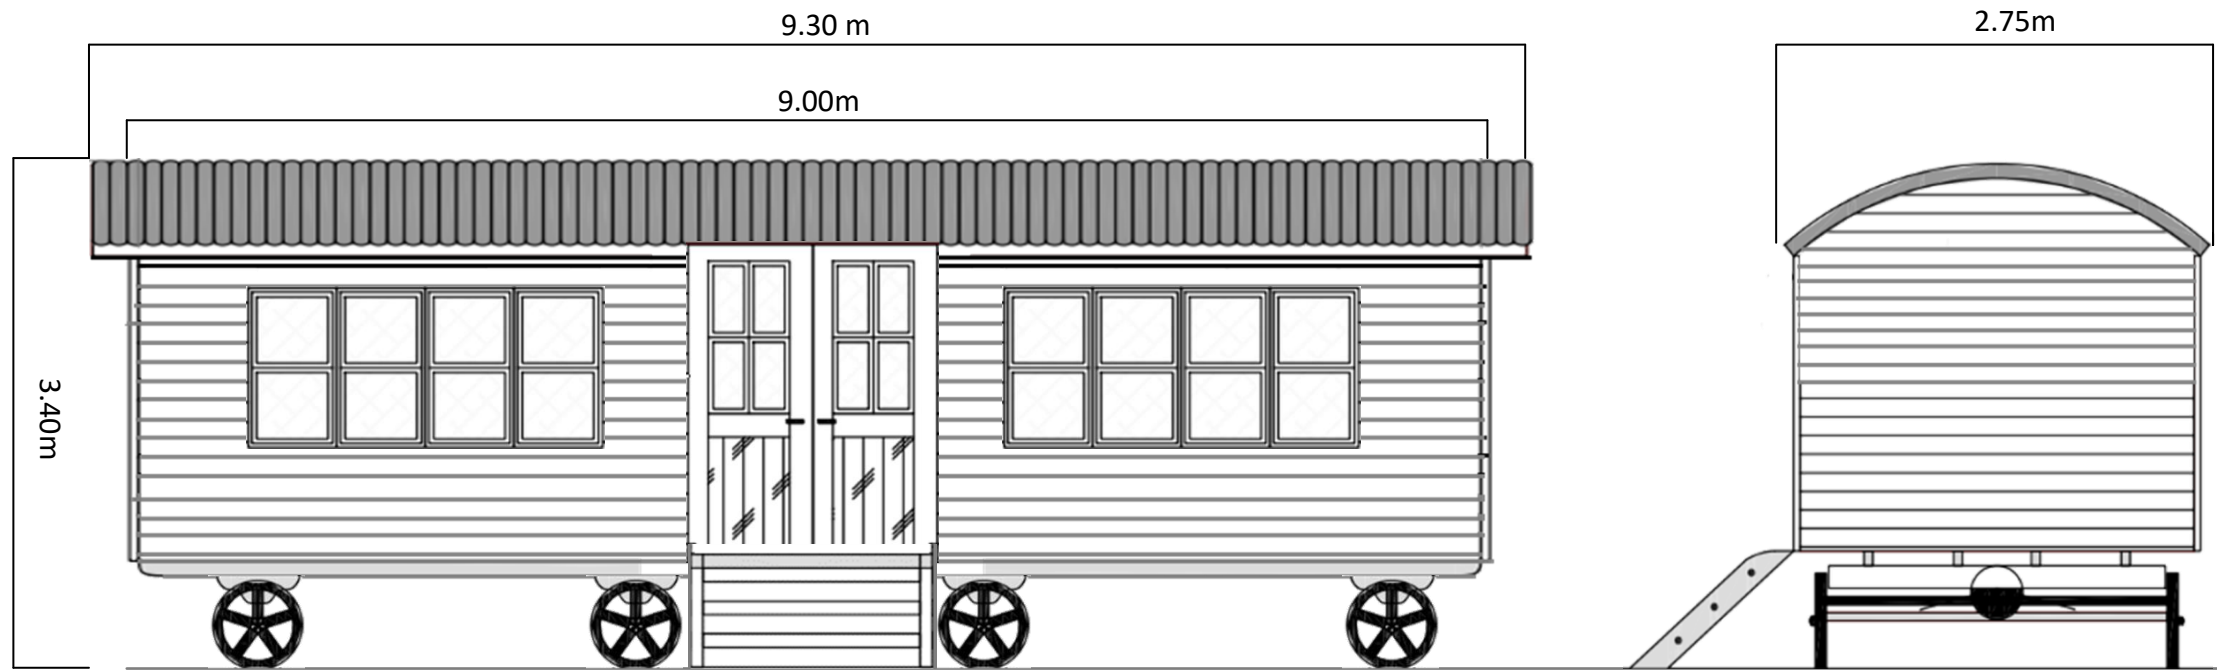

RECEIVED
By A King at 3:53 pm, Sep 15, 2021

Shepherd Hut Lower Town St Martins
Elevations Scale 1:50@A3
Drawing Date 18/08/2021