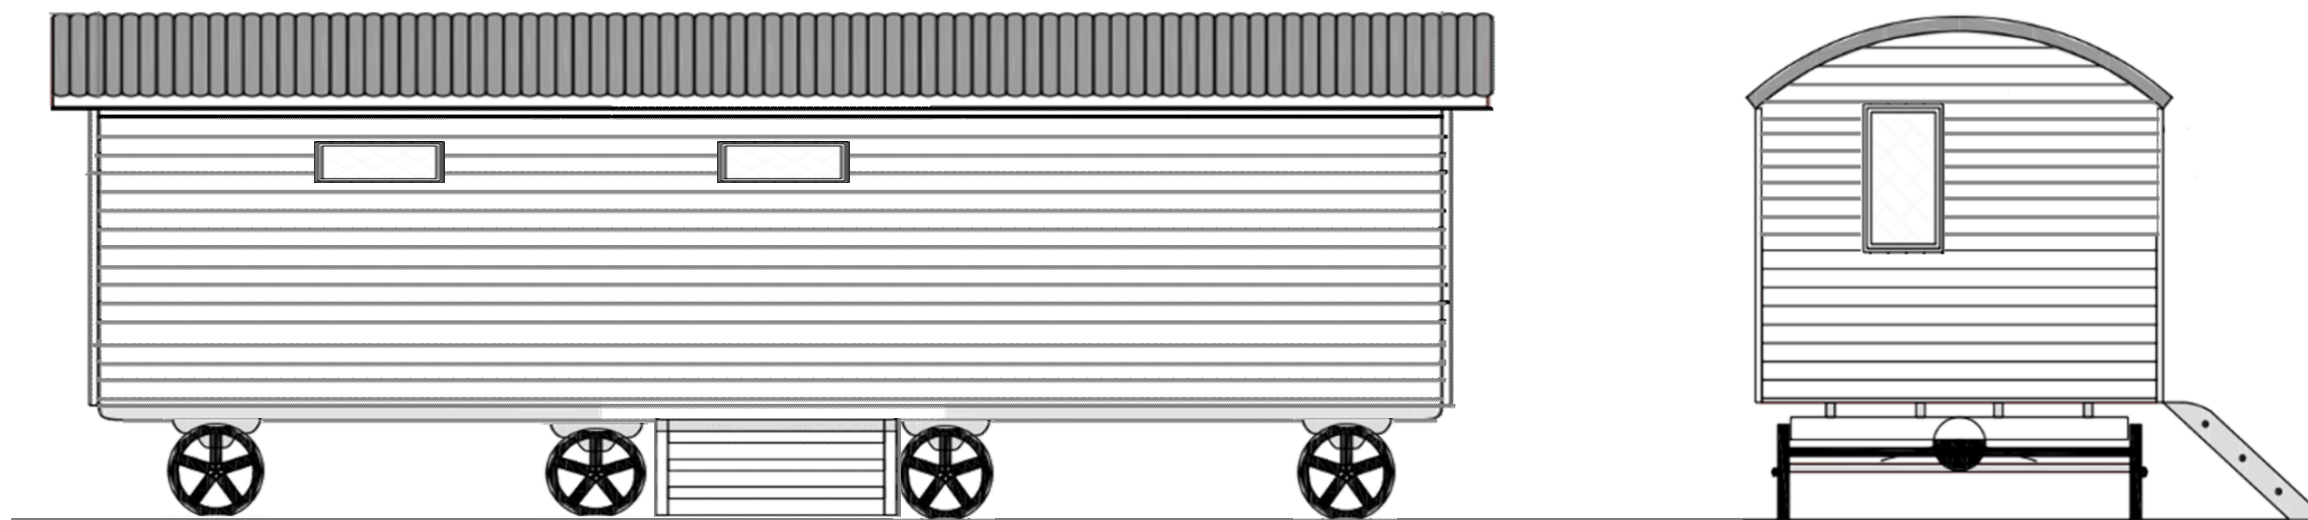

RECEIVED
By A King at 3:53 pm, Sep 15, 2021

Shepherd Hut Lower Town St Martins
Elevations Scale 1:50@A3
Drawing Date 18/08/2021