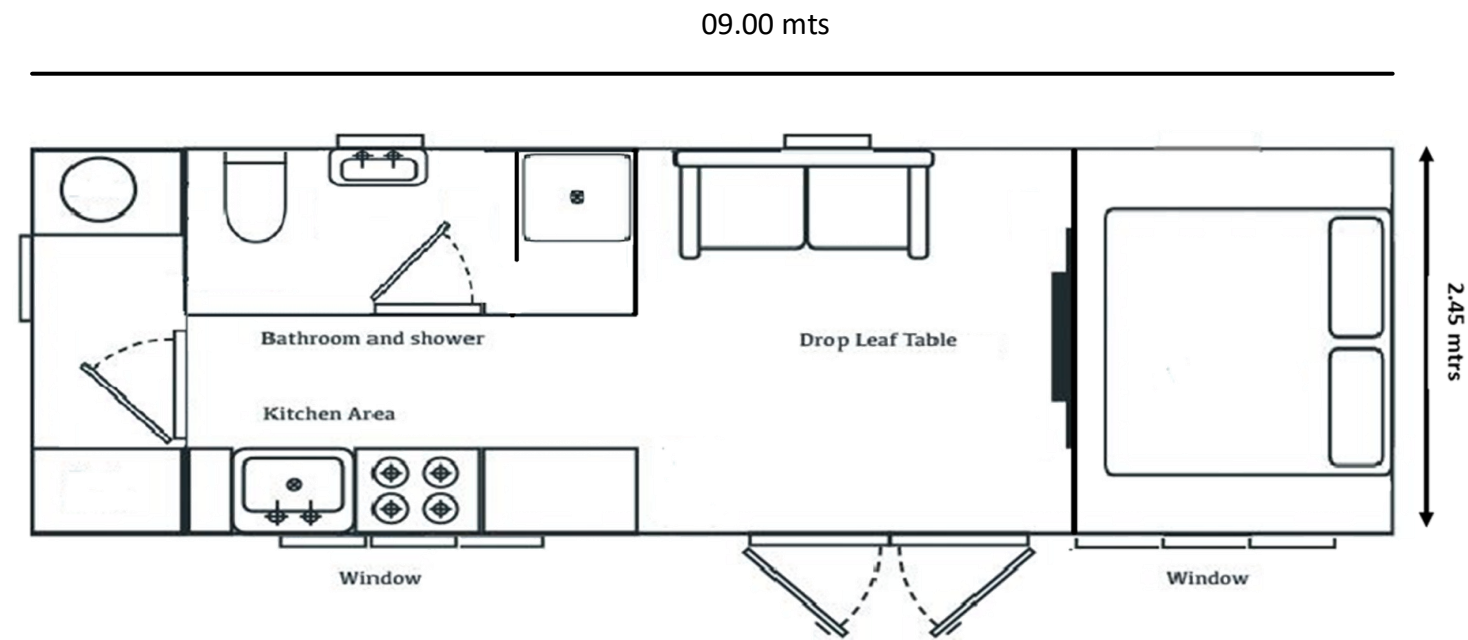

**RECEIVED**  
By A King at 3:58 pm, Sep 15, 2021

Shepherd Hut Lower Town St Martins  
Floor Plan Scale 1:50@A3  
Drawing Date 18/08/2021