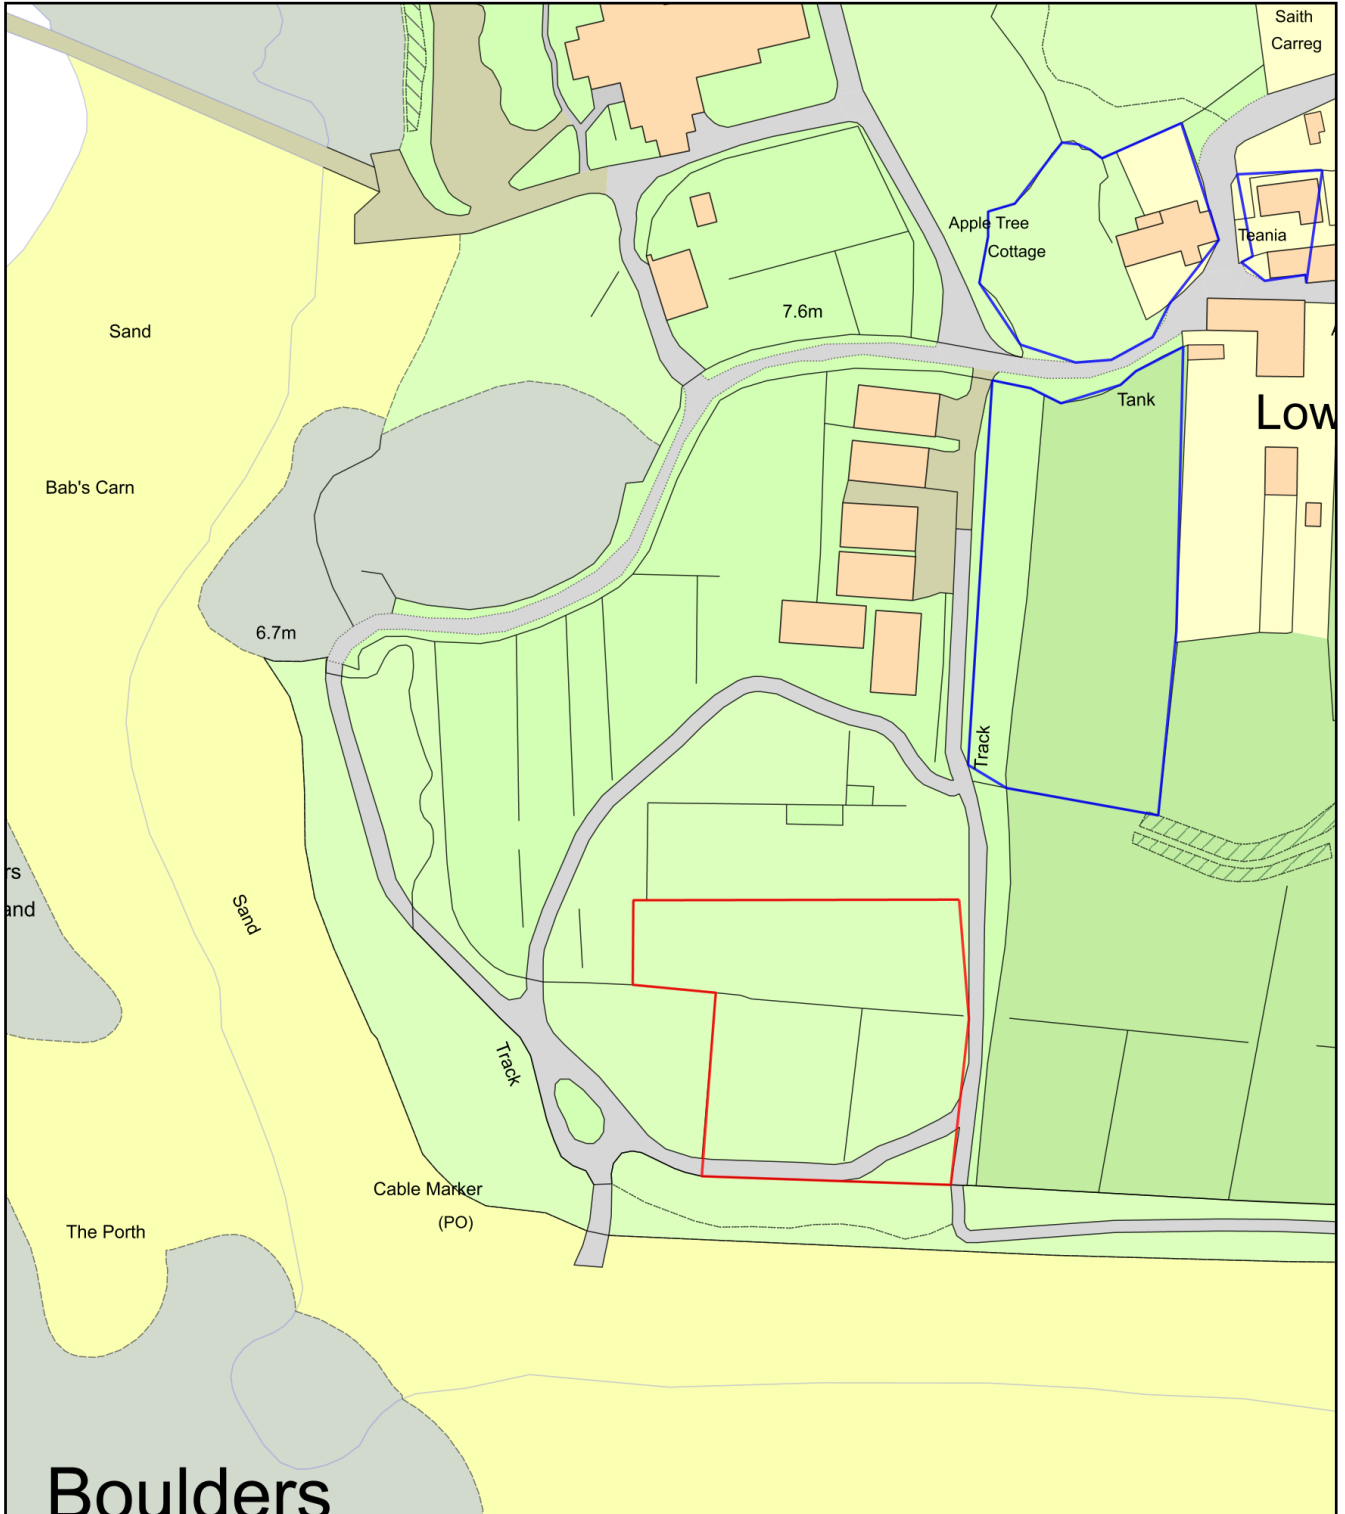

Shepherd Huts Location Lower Town

Plan Produced for: Keith Bradford
Date Produced: 13 Sep 2021
Plan Reference Number: TQRQM21256225349026
Scale: 1:1250 @ A4