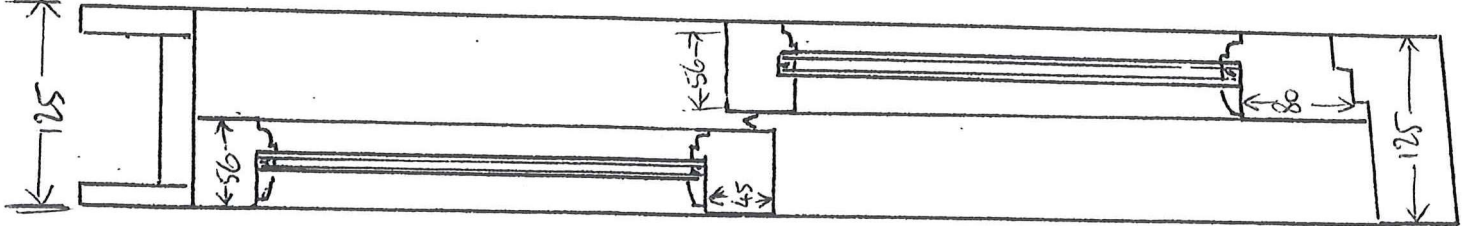

ARMORER COTTAGE. ST. MARYS. TQ 21 0LP...  
PROPOSED REPLACEMENT EACH WINDOWS  
TO FRONT OF HOUSE.

RECEIVED

By Olivia.Rickman at 3:50 pm, Nov 18, 2021

ALL DIMENSIONS in MM.

SCALE 1:10.

ALHODEL COTTAGE. ST. MARYS. TEZI OLP.  
 PROPOSED REPLACEMENT SASH WINDOWS.  
 TO FRONT OF HOUSE.

ALL DIMENSIONS IN MM.

ARMOREL COTTAGE. ST. MARYS. TERN OLP.  
 PROPOSED REPLACEMENT SASIL WINDOWS.  
 TO FRONT OF HOUSE.

Vertical  
 Section.

Horizontal Section.  
 SECTION B-B

ALL DIMENSIONS IN M.M.

SECTION A-A.

SCALE 1:5.