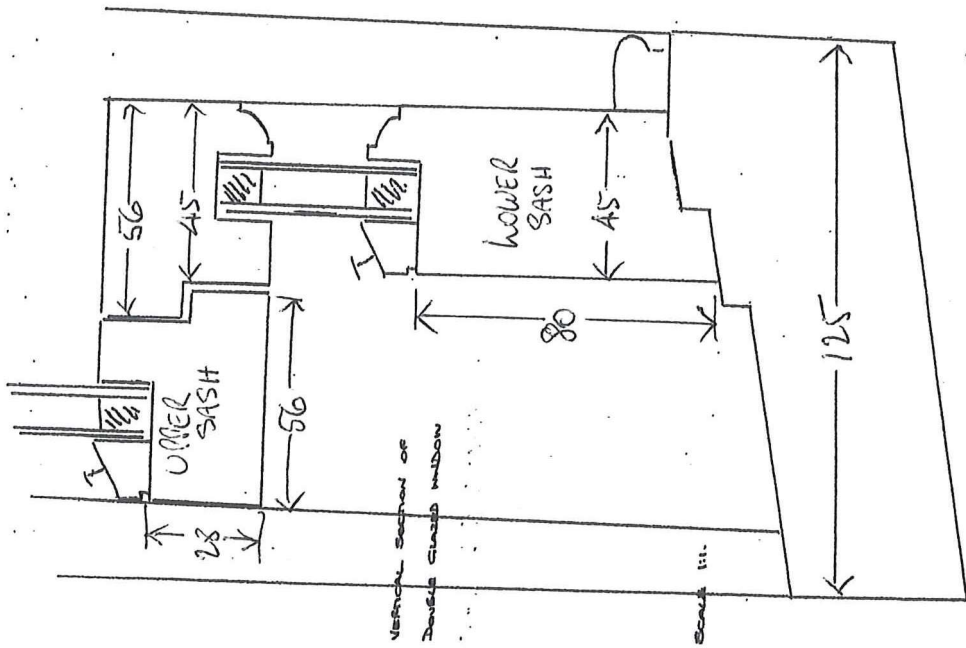

ARMORER COTTAGE. ST. MARYS. TQ 21 0LP...  
PROPOSED REPLACEMENT EACH WINDOWS  
TO FRONT OF HOUSE.

RECEIVED

By Olivia.Rickman at 3:50 pm, Nov 18, 2021

ALL DIMENSIONS in MM.

SCALE 1:10.

ALHODEL COTTAGE. ST. MARYS. TEZI OLP.  
 PROPOSED REPLACEMENT SASH WINDOWS.  
 TO FRONT OF HOUSE.

ALL DIMENSIONS IN MM.

ARMOREL COTTAGE. ST. MARYS. TERN OLP.  
 PROPOSED REPLACEMENT SASIL WINDOWS.  
 TO FRONT OF HOUSE.

Vertical  
 Section.

Horizontal Section.  
 SECTION B-B

ALL DIMENSIONS IN M.M.

SECTION A-A.

SCALE 1:5.