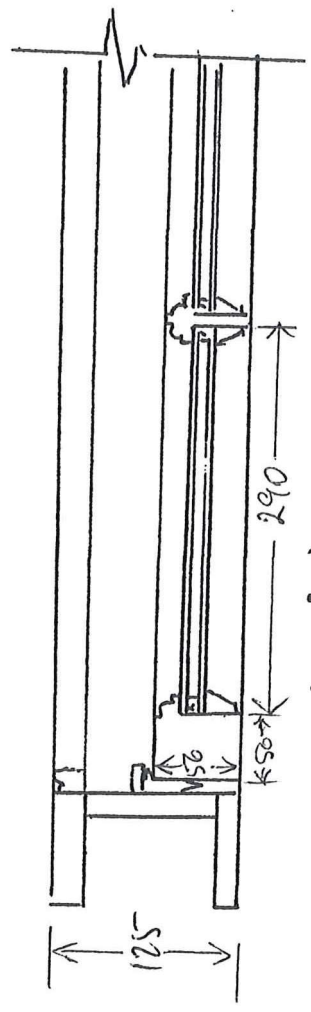

ARMORER COTTAGE. ST. MARYS. TQ 21 0LP...  
PROPOSED REPLACEMENT EACH WINDOWS  
TO FRONT OF HOUSE.

RECEIVED

By Olivia.Rickman at 3:50 pm, Nov 18, 2021

ALL DIMENSIONS in MM.

SCALE 1:10.

ALHODEL COTTAGE. ST. MARYS. TEZI OLP.  
 PROPOSED REPLACEMENT SASH WINDOWS.  
 TO FRONT OF HOUSE.

ALL DIMENSIONS IN MM.

ARMOREL COTTAGE. ST. MARYS. TERN OLP.  
 PROPOSED REPLACEMENT SASIL WINDOWS.  
 TO FRONT OF HOUSE.

Vertical  
 Section.

Horizontal Section.  
 SECTION B-B

ALL DIMENSIONS IN M.M.

SECTION A-A.

SCALE 1:5.