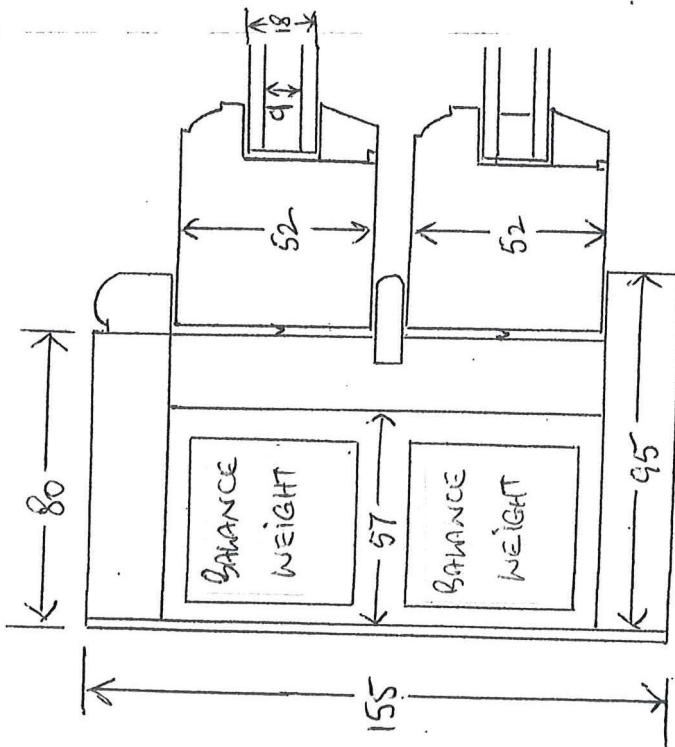

ARMORER COTTAGE. ST. MARYS. TQ 21 0LP...  
PROPOSED REPLACEMENT EACH WINDOWS  
TO FRONT OF HOUSE.

RECEIVED

By Olivia.Rickman at 3:50 pm, Nov 18, 2021

ALL DIMENSIONS in MM.

SCALE 1:10.

ALHODEL COTTAGE. ST. MARYS. TEZI OLP.  
 PROPOSED REPLACEMENT SASH WINDOWS.  
 TO FRONT OF HOUSE.

ALL DIMENSIONS IN MM.

ARMOREL COTTAGE. ST. MARYS. TERN OLP.  
 PROPOSED REPLACEMENT SASIL WINDOWS.  
 TO FRONT OF HOUSE.

Vertical  
 Section.

Horizontal Section.  
 SECTION B-B

ALL DIMENSIONS IN M.M.

SECTION A-A.

SCALE 1:5.