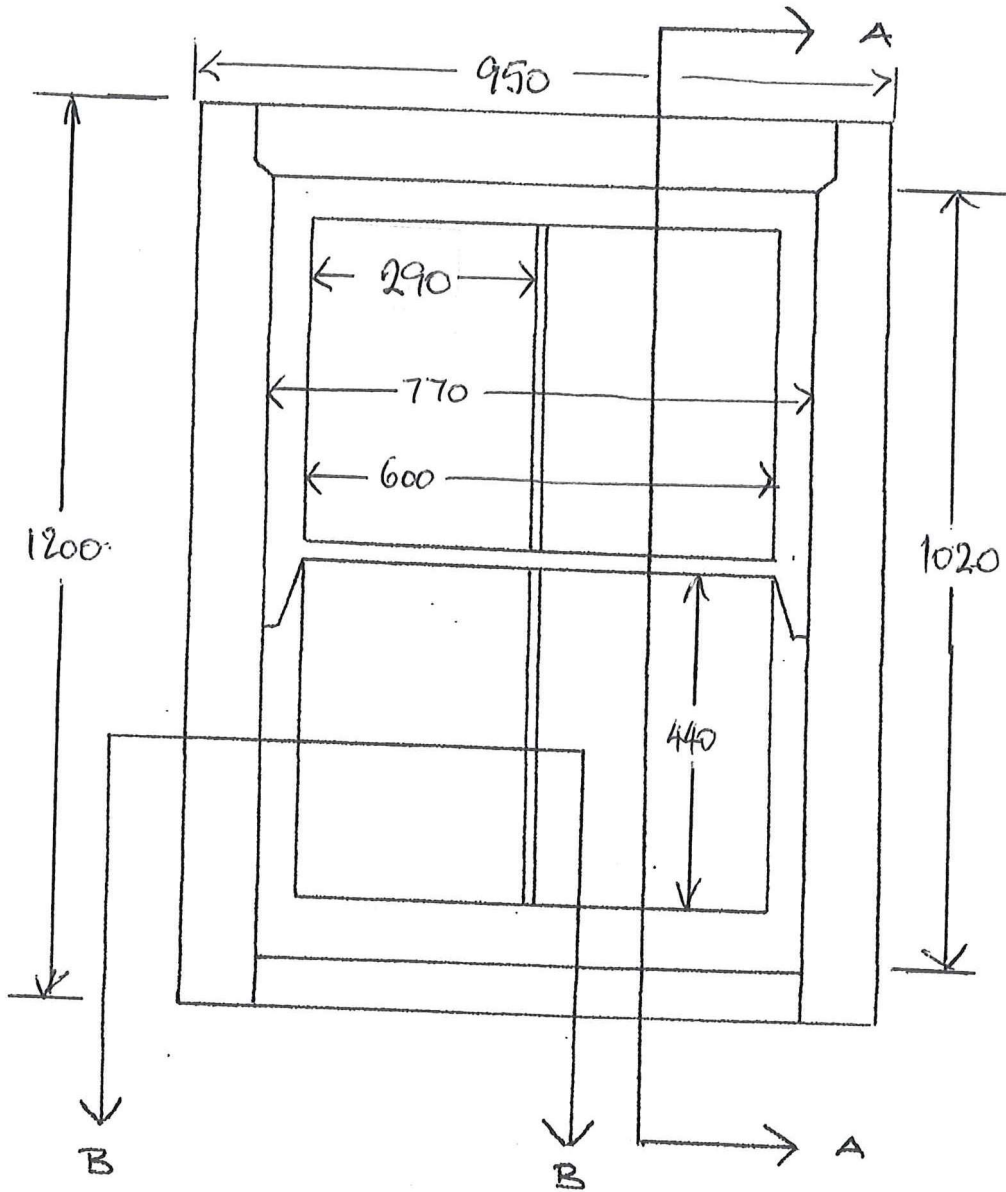

ARMORER COTTAGE. ST. MARYS. TQ 21 0LP...  
PROPOSED REPLACEMENT EACH WINDOWS  
TO FRONT OF HOUSE.

RECEIVED

By Olivia.Rickman at 3:50 pm, Nov 18, 2021

ALL DIMENSIONS in MM.

SCALE 1:10.

ALHODEL COTTAGE. ST. MARYS. TEZI OLP.  
 PROPOSED REPLACEMENT SASH WINDOWS.  
 TO FRONT OF HOUSE.

ALL DIMENSIONS IN MM.

ARMOREL COTTAGE. ST. MARYS. TERN OLP.  
 PROPOSED REPLACEMENT SASIL WINDOWS.  
 TO FRONT OF HOUSE.

Vertical  
 Section.

Horizontal Section.  
 SECTION B-B

ALL DIMENSIONS IN M.M.

SECTION A-A.

SCALE 1:5.