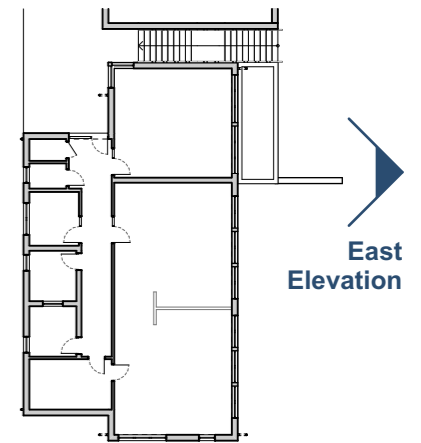

3D VIEWS KEY

PLANNING

New Classroom
for
Five Islands Academy
Isles of Scilly

3D Views - East
Elevation

Scale: @ A3

Drawing No: 1647 - PL09 Rev A

The Boat Shed, Michael Browning Way
Exeter EX2 8DD
01392 438051 mail@g-a.uk.com

grainge architects