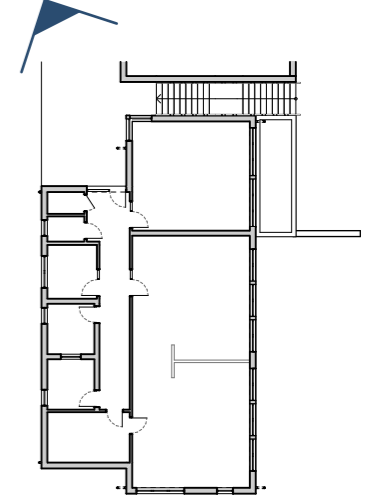

RECEIVED
By Emma Kingwell at 4:14 pm, Oct 27, 2021

Dimensions are not to be scaled from this drawing.
Drawing to be read in conjunction with Building regulation notes.

Rev	Date	Description	Author
/	05 Oct 21	First issue.	so
A	13 Oct 21	Issued for Planning.	so

VIEW OF NORTH ELEVATION

North
Elevation

3D VIEWS KEY

PLANNING

New Classroom
for
Five Islands Academy
Isles of Scilly
3D Views - North
Elevation

Scale: @ A3
Drawing No: 1647 - PL07 Rev A
The Boat Shed, Michael Browning Way
Exeter EX2 8DD
01392 438051 mail@g-a.uk.com