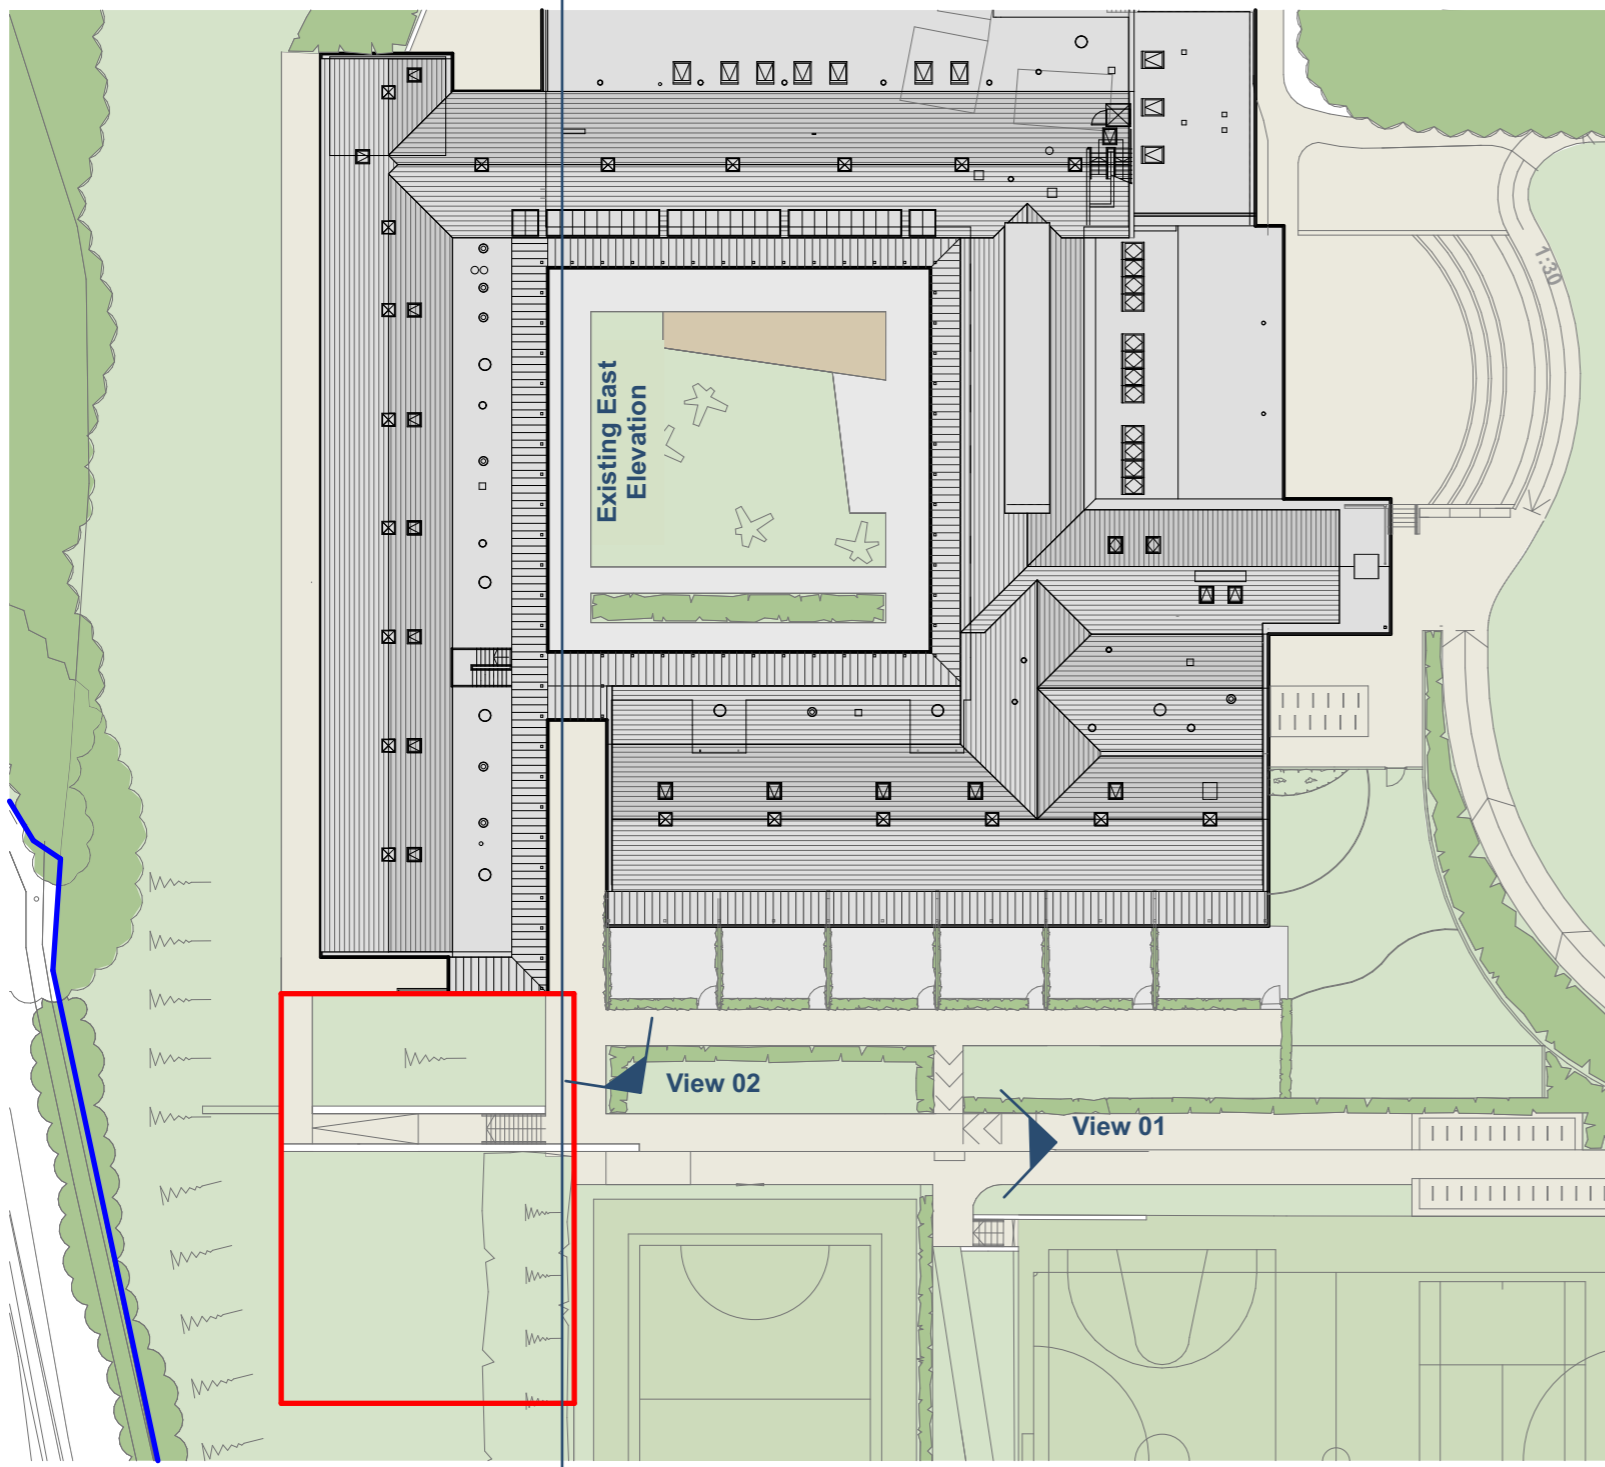

EXISTING SITE PLAN (1:500)

View 03

View 01

View 02

View 03

Key

— Site of proposed new classroom

EXISTING EAST ELEVATION (1:250)

PLANNING

New Classroom
for
Five Islands Academy
Isles of Scilly
Existing Site Plan

Scale: 1:500, 1:250 @ A3

Drawing No: 1647 - PL02 Rev A
The Boat Shed, Michael Browning Way
Exeter EX2 8DD
01392 438051 mail@g-a.uk.com