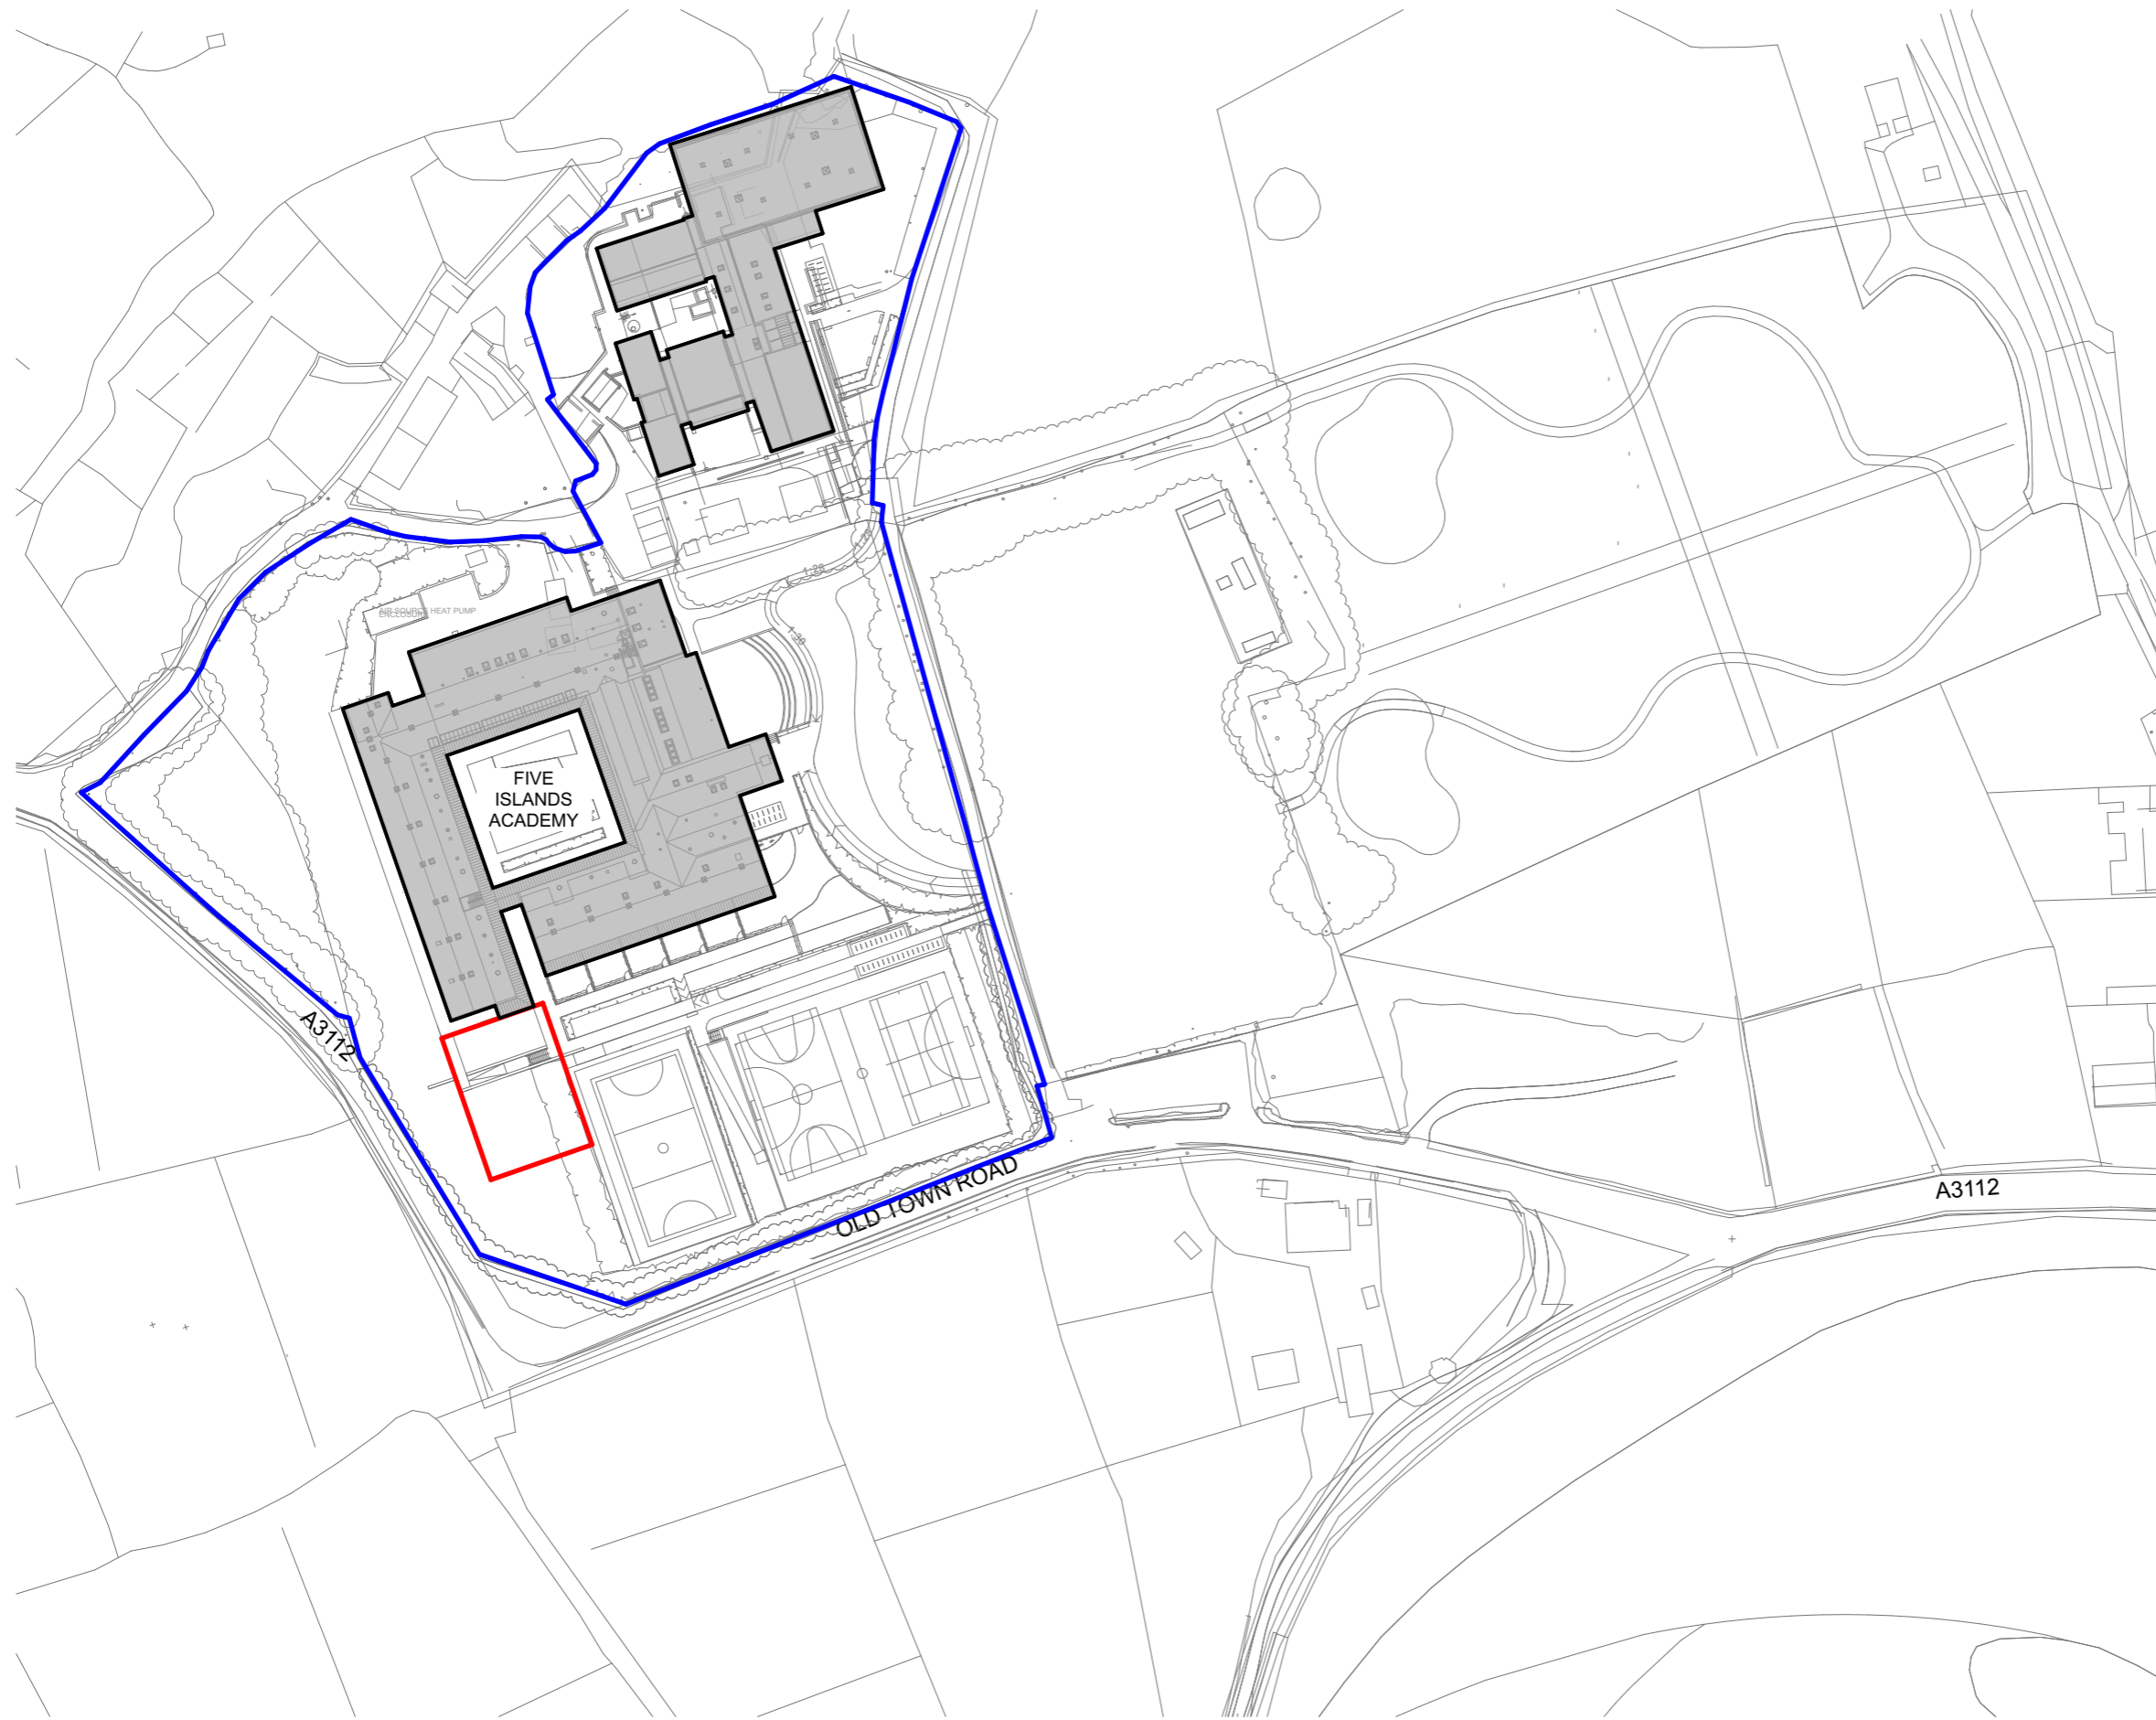

Rev	Date	Description	Author
/	05 Oct 21	First issue.	so
A	13 Oct 21	Issued for Planning.	so

RECEIVED
By Emma Kingwell at 4:15 pm, Oct 27, 2021

Key

	Extent of Five Islands Academy ownership boundary
	Site of proposed new classroom

PLANNING

New Classroom
for
Five Islands Academy
Isles of Scilly
Location Plan

Scale: 1:1250 @ A3

Drawing No: 1647 - PL01 Rev A

The Boat Shed, Michael Browning Way
Exeter EX2 8DD
01392 438051 mail@g-a.uk.com

grainge architects