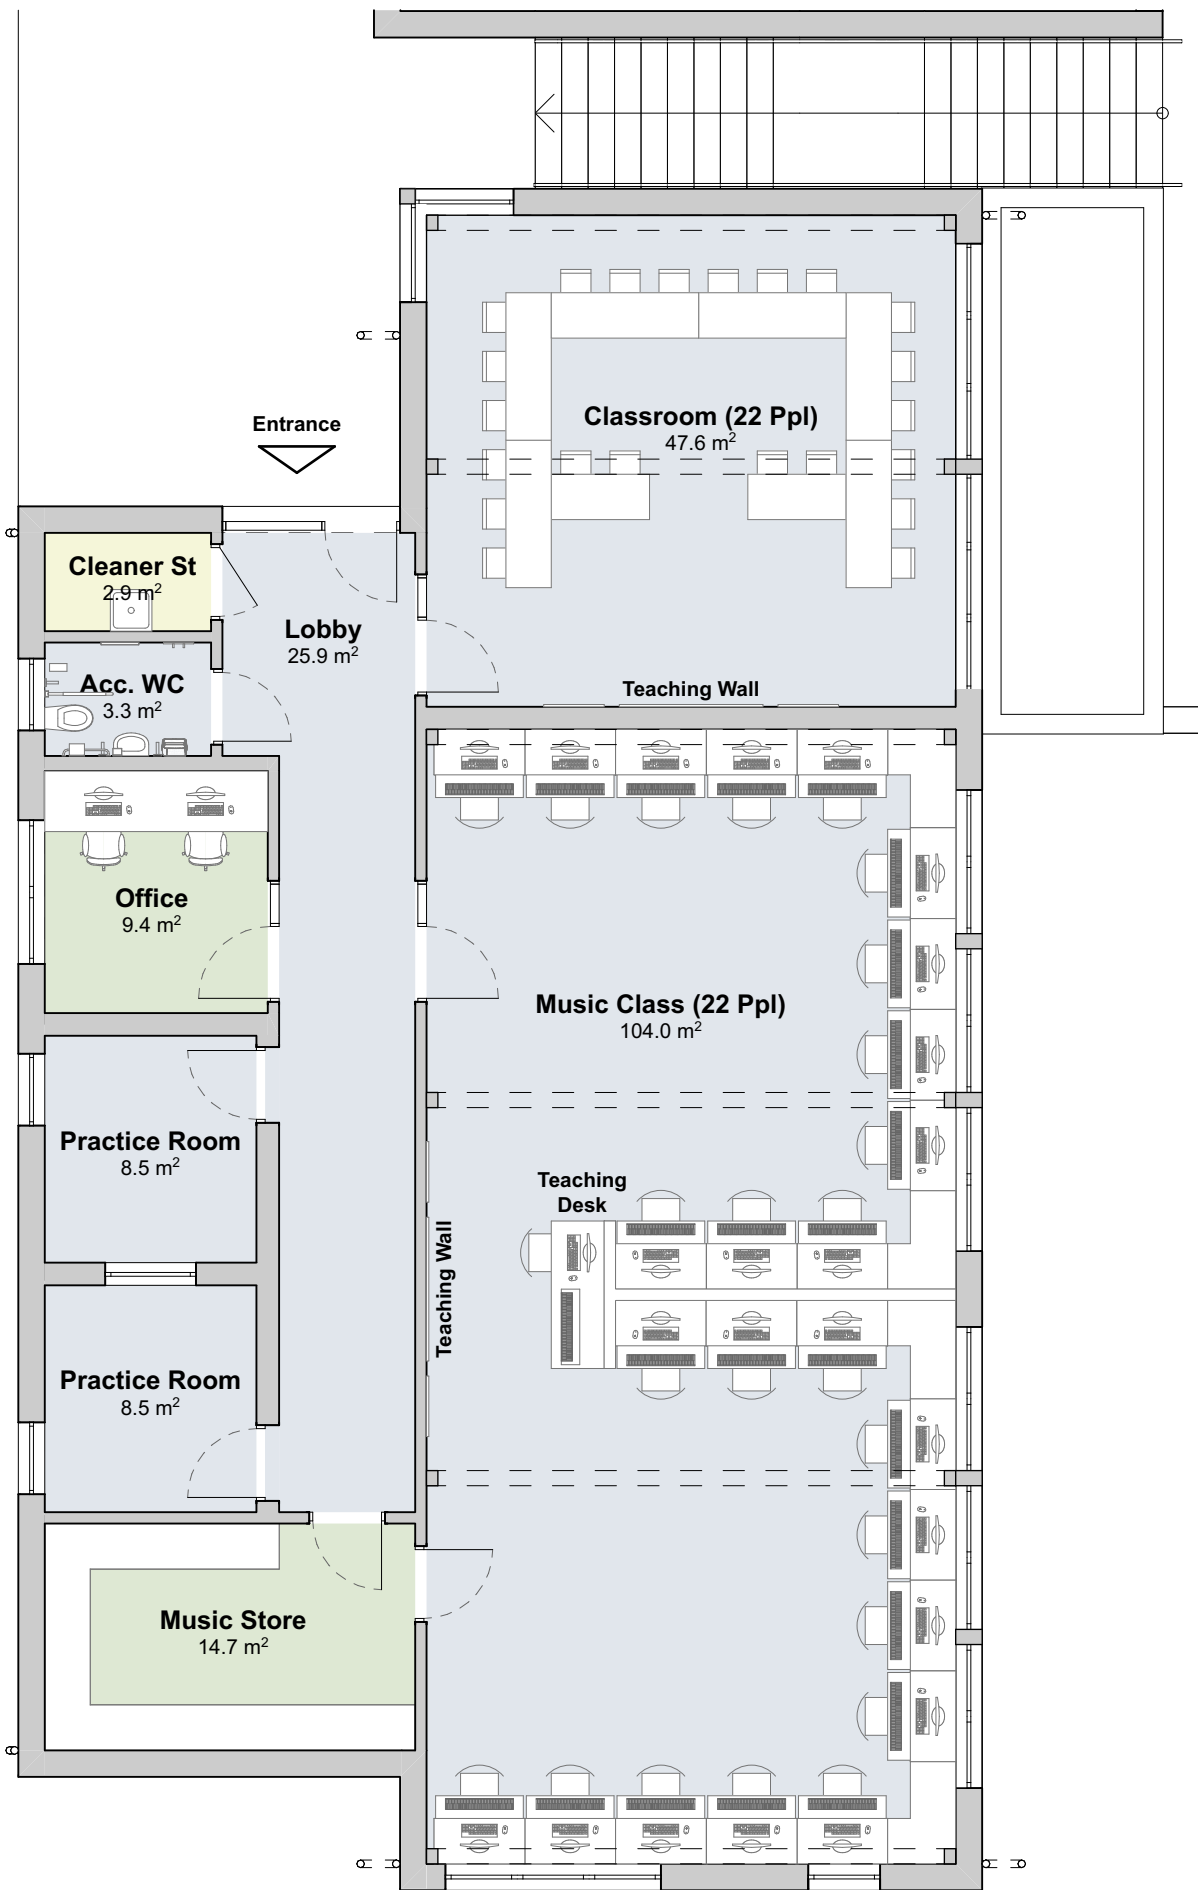

Rev	Date	Description	Author
/	05 Oct 21	First issue.	so
A	13 Oct 21	Issued for Planning.	so

RECEIVED
By Emma Kingwell at 4:14 pm, Oct 27, 2021

GROUND FLOOR