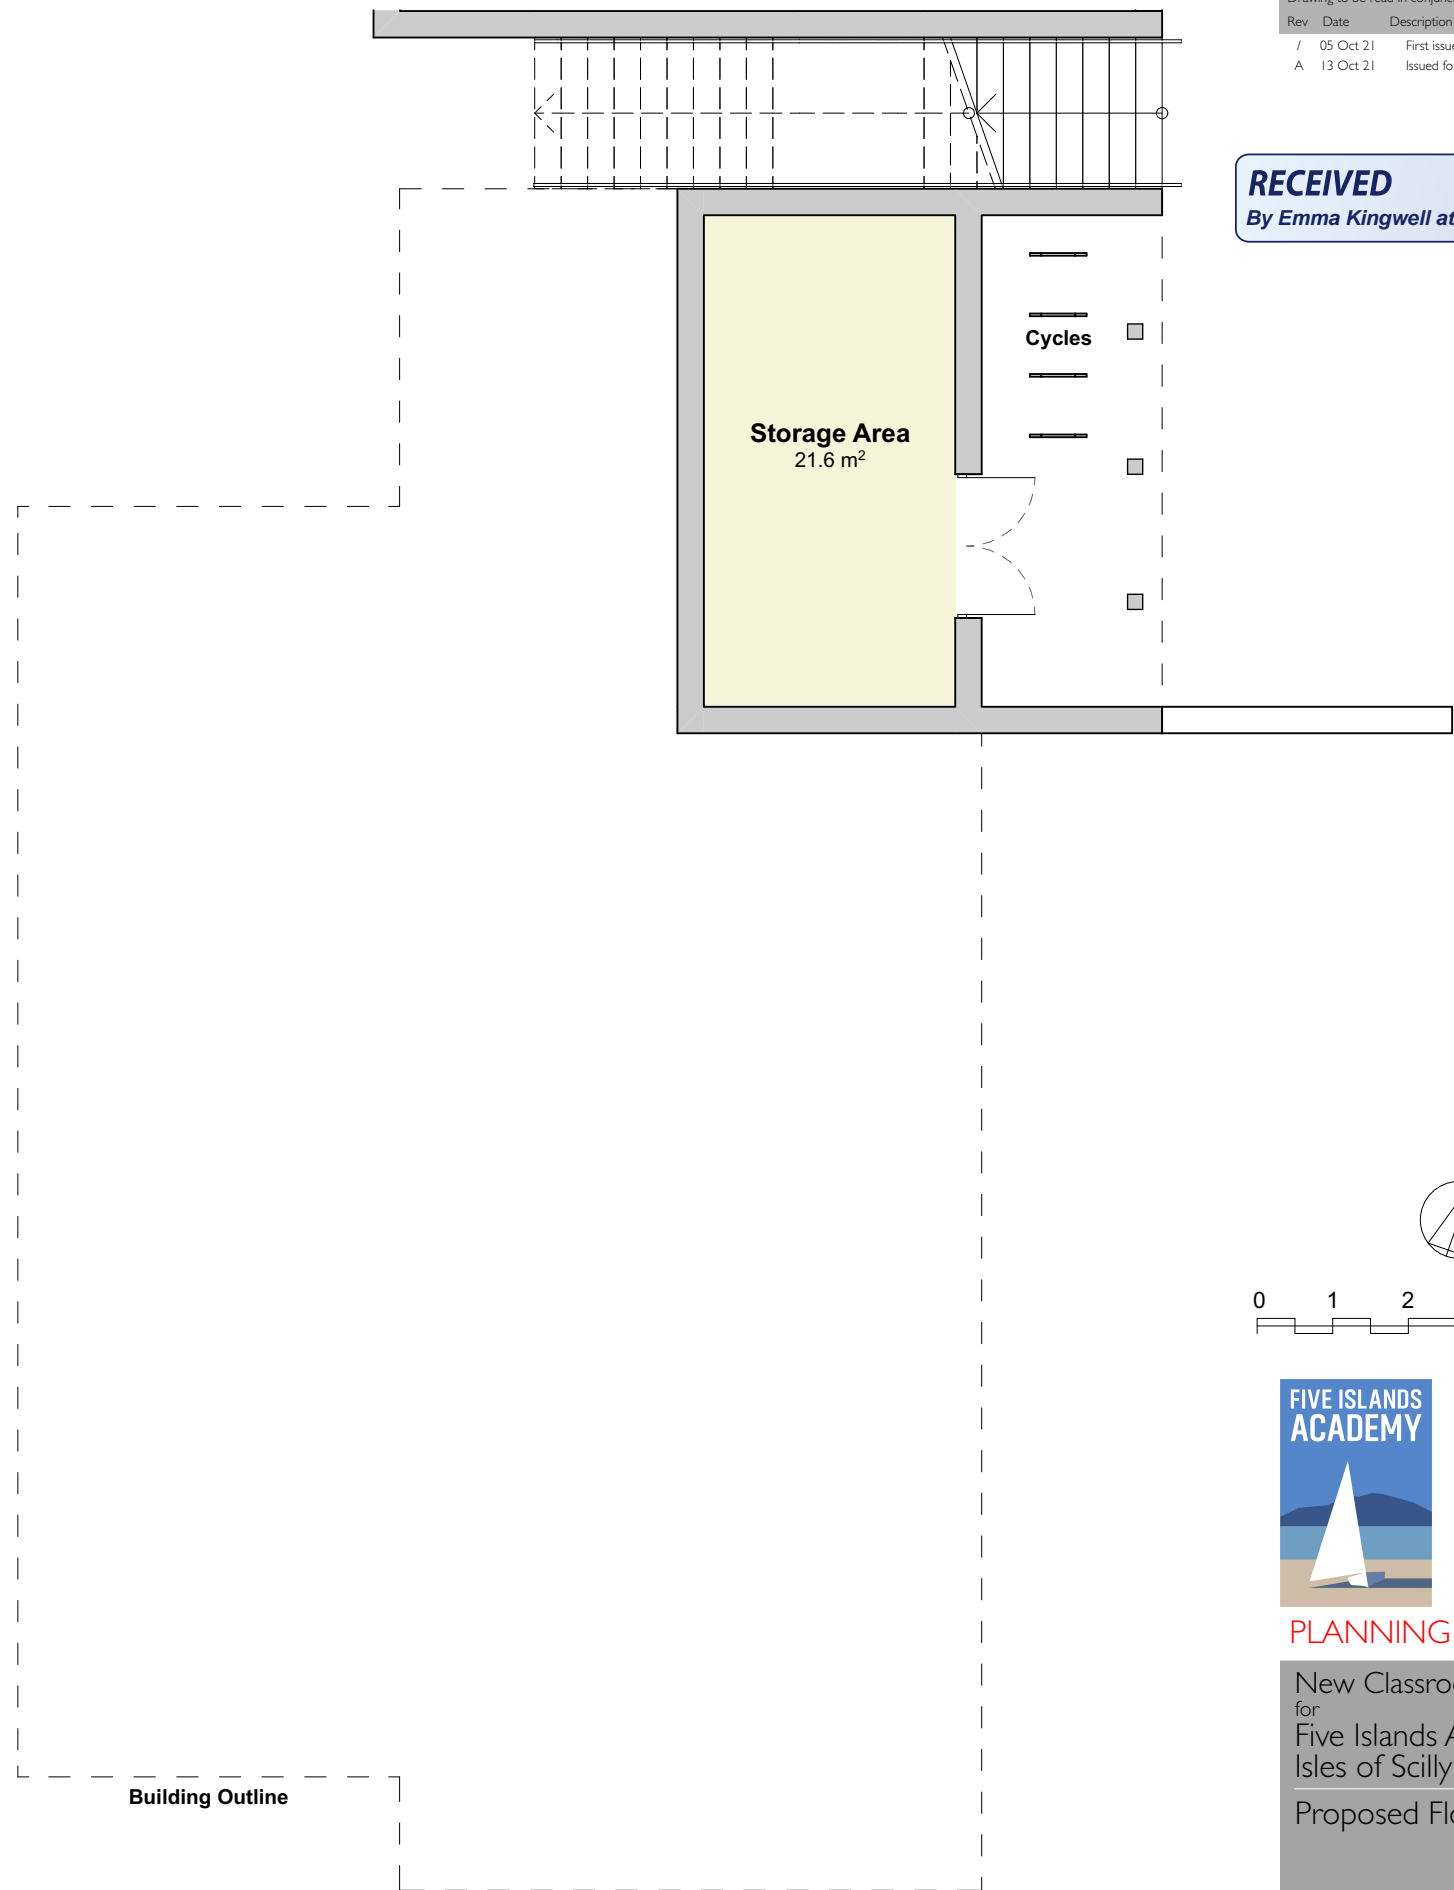

LOWER GROUND FLOOR

PLANNING

New Classroom
for
Five Islands Academy
Isles of Scilly
Proposed Floor Plans

Scale: 1:100 @ A3
Drawing No: 1647 - PL04 Rev A
The Boat Shed, Michael Browning Way
Exeter EX2 8DD
01392 438051 mail@g-a.uk.com

grainge architects