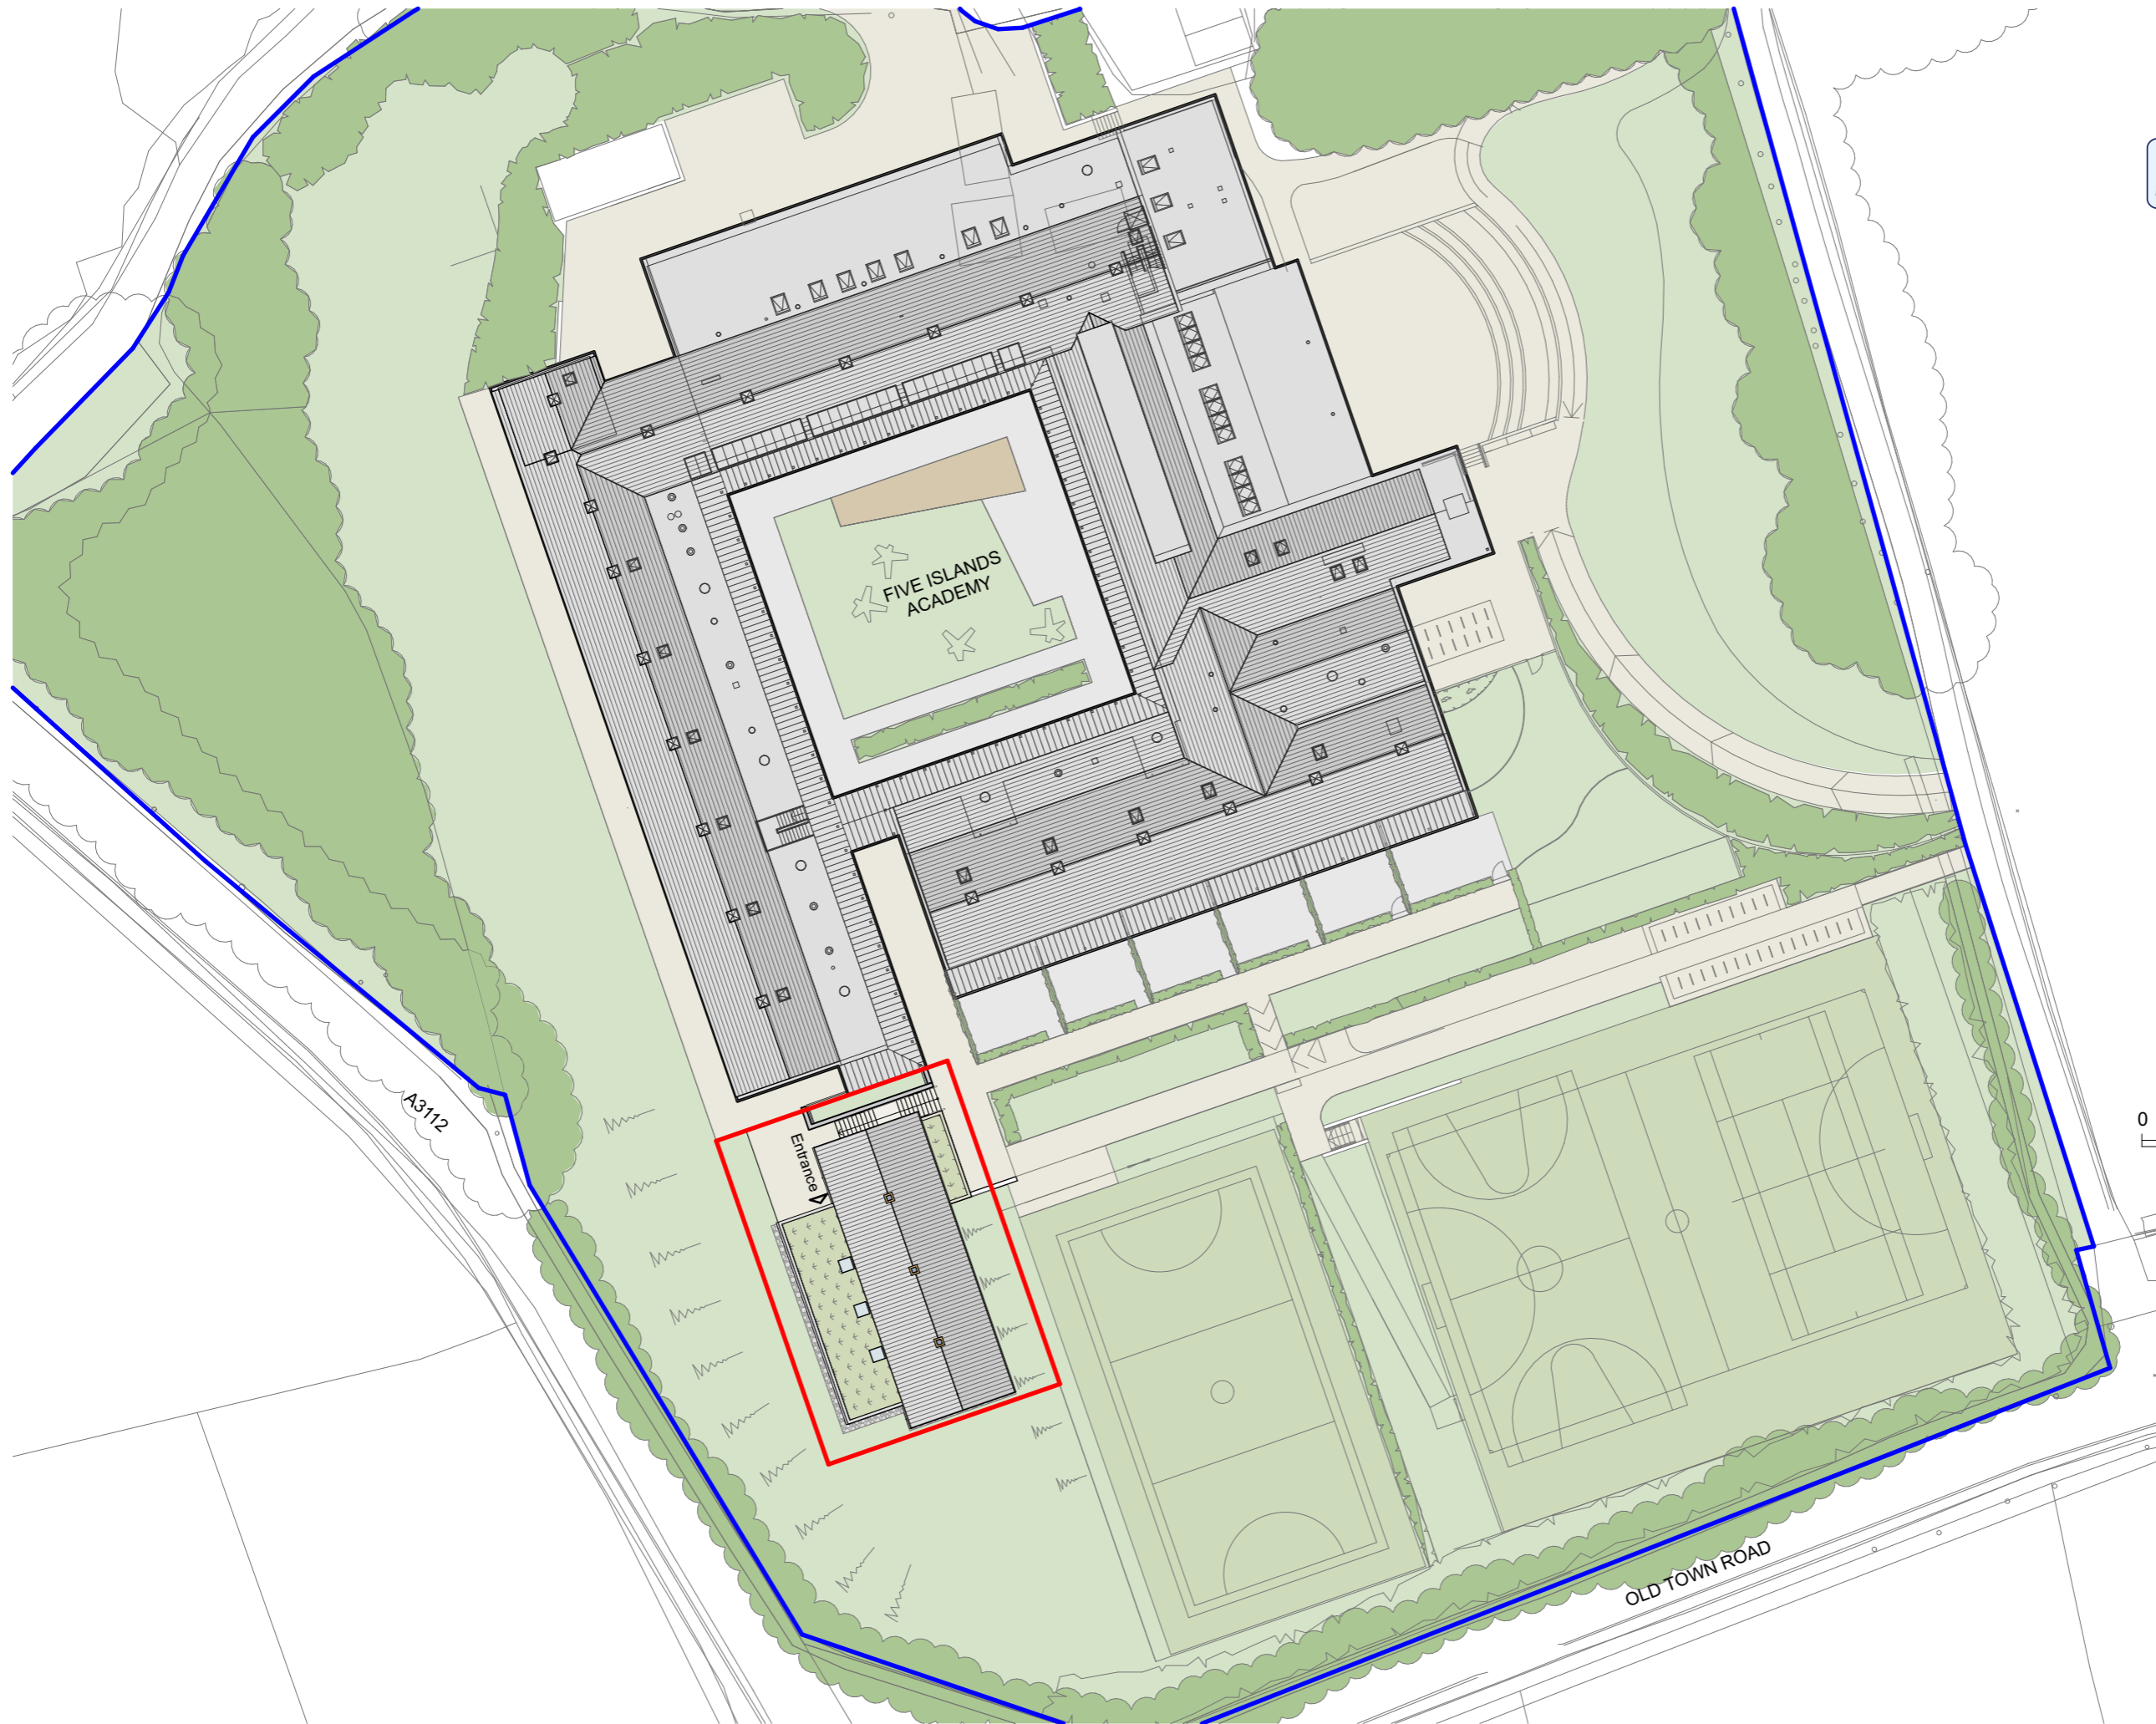

Rev	Date	Description	Author
/	05 Oct 21	First issue.	so
A	13 Oct 21	Issued for Planning.	so

RECEIVED
By Emma Kingwell at 4:14 pm, Oct 27, 2021

Key

- Extent of Five Islands
- Academy ownership boundary
- Site of proposed new classroom

PLANNING

New Classroom
for
Five Islands Academy
Isles of Scilly
Proposed Site Plan

Scale: 1:500 @ A3
Drawing No: 1647 - PL03 Rev A
The Boat Shed, Michael Browning Way
Exeter EX2 8DD
01392 438051 mail@g-a.uk.com

grainge
architects