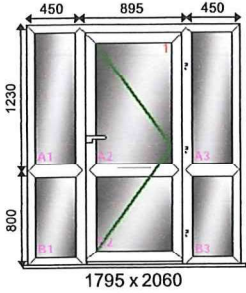

LONGROCK WINDOW COMPANY LTD
UNIT 8B LONGROCK IND EST
LONGROCK
PENZANCE
TR20 8HX

Quotation

Quote Number : **002069**
Customer Ref : **SHEARWATER -**
Quotation Date : **26/10/2021**

To:- Shearwater - silver st door

01736 363113
01736 363224
longrockwindows@live.co.uk

Frame Specification:

Finish 1:
Door Handle: Mila Lever/Lever Satin Silver
Door Hinge: Door Hinges White
Door Lock: FUHR Resi Door Lock
Cill: 150 Flat Bed Cill White
Beading: Shaped 28mm Bead
Drainage: Base
Reinforcing:
Threshold: 29mm Ali Low Threshold Silver

Additional Frame Details:

Mila Letter Box Satin Silver

Glazing:

28-TUFF-OBS-Argon-WES Stlppolyte

Dimensions:

Overall Size: 1795 x 2060
Actual Frame Size: 1795 x 2030

Frame No: 1	Qty: 1	Open In Resi Door - White	Location: Item 1

Terms and Conditions

Quotation is valid for 30 days.
Please check all details carefully before ordering
If any details are incorrect or you require any additional items
please contact as soon as possible.
once this order is confirmend and signed any mistakes or omissions
will be the customers responsibility
All Windows viewed from the outside
All goods sold are subject to our terms and conditions

Comments:-

Signed _____

Date _____