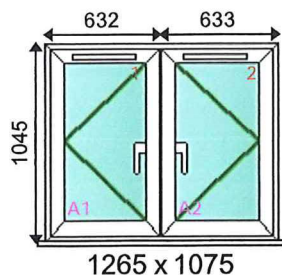

Additional Frame Details:

4000 Trickle Vent White
4000 Trickle Vent White

Glazing:

28-TUFF-Argon-WES

Dimensions:

Overall Size: 1265 x 1075
Actual Frame Size: 1265 x 1045

Frame No: 2 Qty: 1 Casements - White

Location: Item 2

Frame Specification:

Finish 1:
Win Handle: Locking White
Win Hinge: Std Friction Hinges
Win Lock: Multilock
Cill: 150 Flat Bed Cill White
Beading: Shaped 28mm Bead
Drainage: Base
Reinforcing: