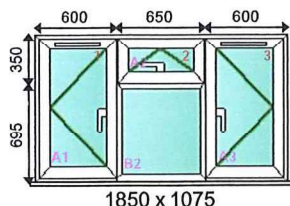

**LONGROCK WINDOW COMPANY
LTD
UNIT 8B LONGROCK IND EST
LONGROCK
PENZANCE
TR20 8HX**

Quotation

Quote Number : **002062**
Customer Ref : **Shearwater - sil**
Quotation Date : **26/10/2021**

To:- Shearwater Const

01736 363113
01736 363224
longrockwindows@live.co.uk

Frame Specification:

Finish 1:
Win Handle: Locking White
Win Hinge: Std Friction Hinges
Win Lock: Multilock
Cill: 150 Flat Bed Cill White
Beading: Shaped 28mm Bead
Drainage: Base
Reinforcing:

Additional Frame Details:

4000 Trickle Vent White
4000 Trickle Vent White

Glazing:

28-TUFF-Argon-WES

Dimensions:

Overall Size: 1850 x 1075
Actual Frame Size: 1850 x 1045

Frame No: 1 Qty: 1 Casements - White

Location: Item 1

Frame Specification:

Finish 1:
Win Handle: Locking White
Win Hinge: Std Friction Hinges
Win Lock: Multilock
Cill: 150 Flat Bed Cill White
Beading: Shaped 28mm Bead
Drainage: Base
Reinforcing: