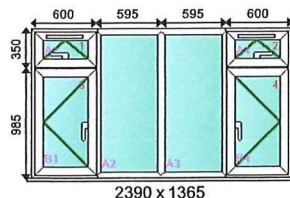

Additional Frame Details:

4000 Trickle Vent White
4000 Trickle Vent White

Glazing:

28-TUFF-Argon-WES

Dimensions:

Overall Size: 2390 x 1365
Actual Frame Size: 2390 x 1335

Frame No: 3 Qty: 1 Casements - White

Location: Item 3