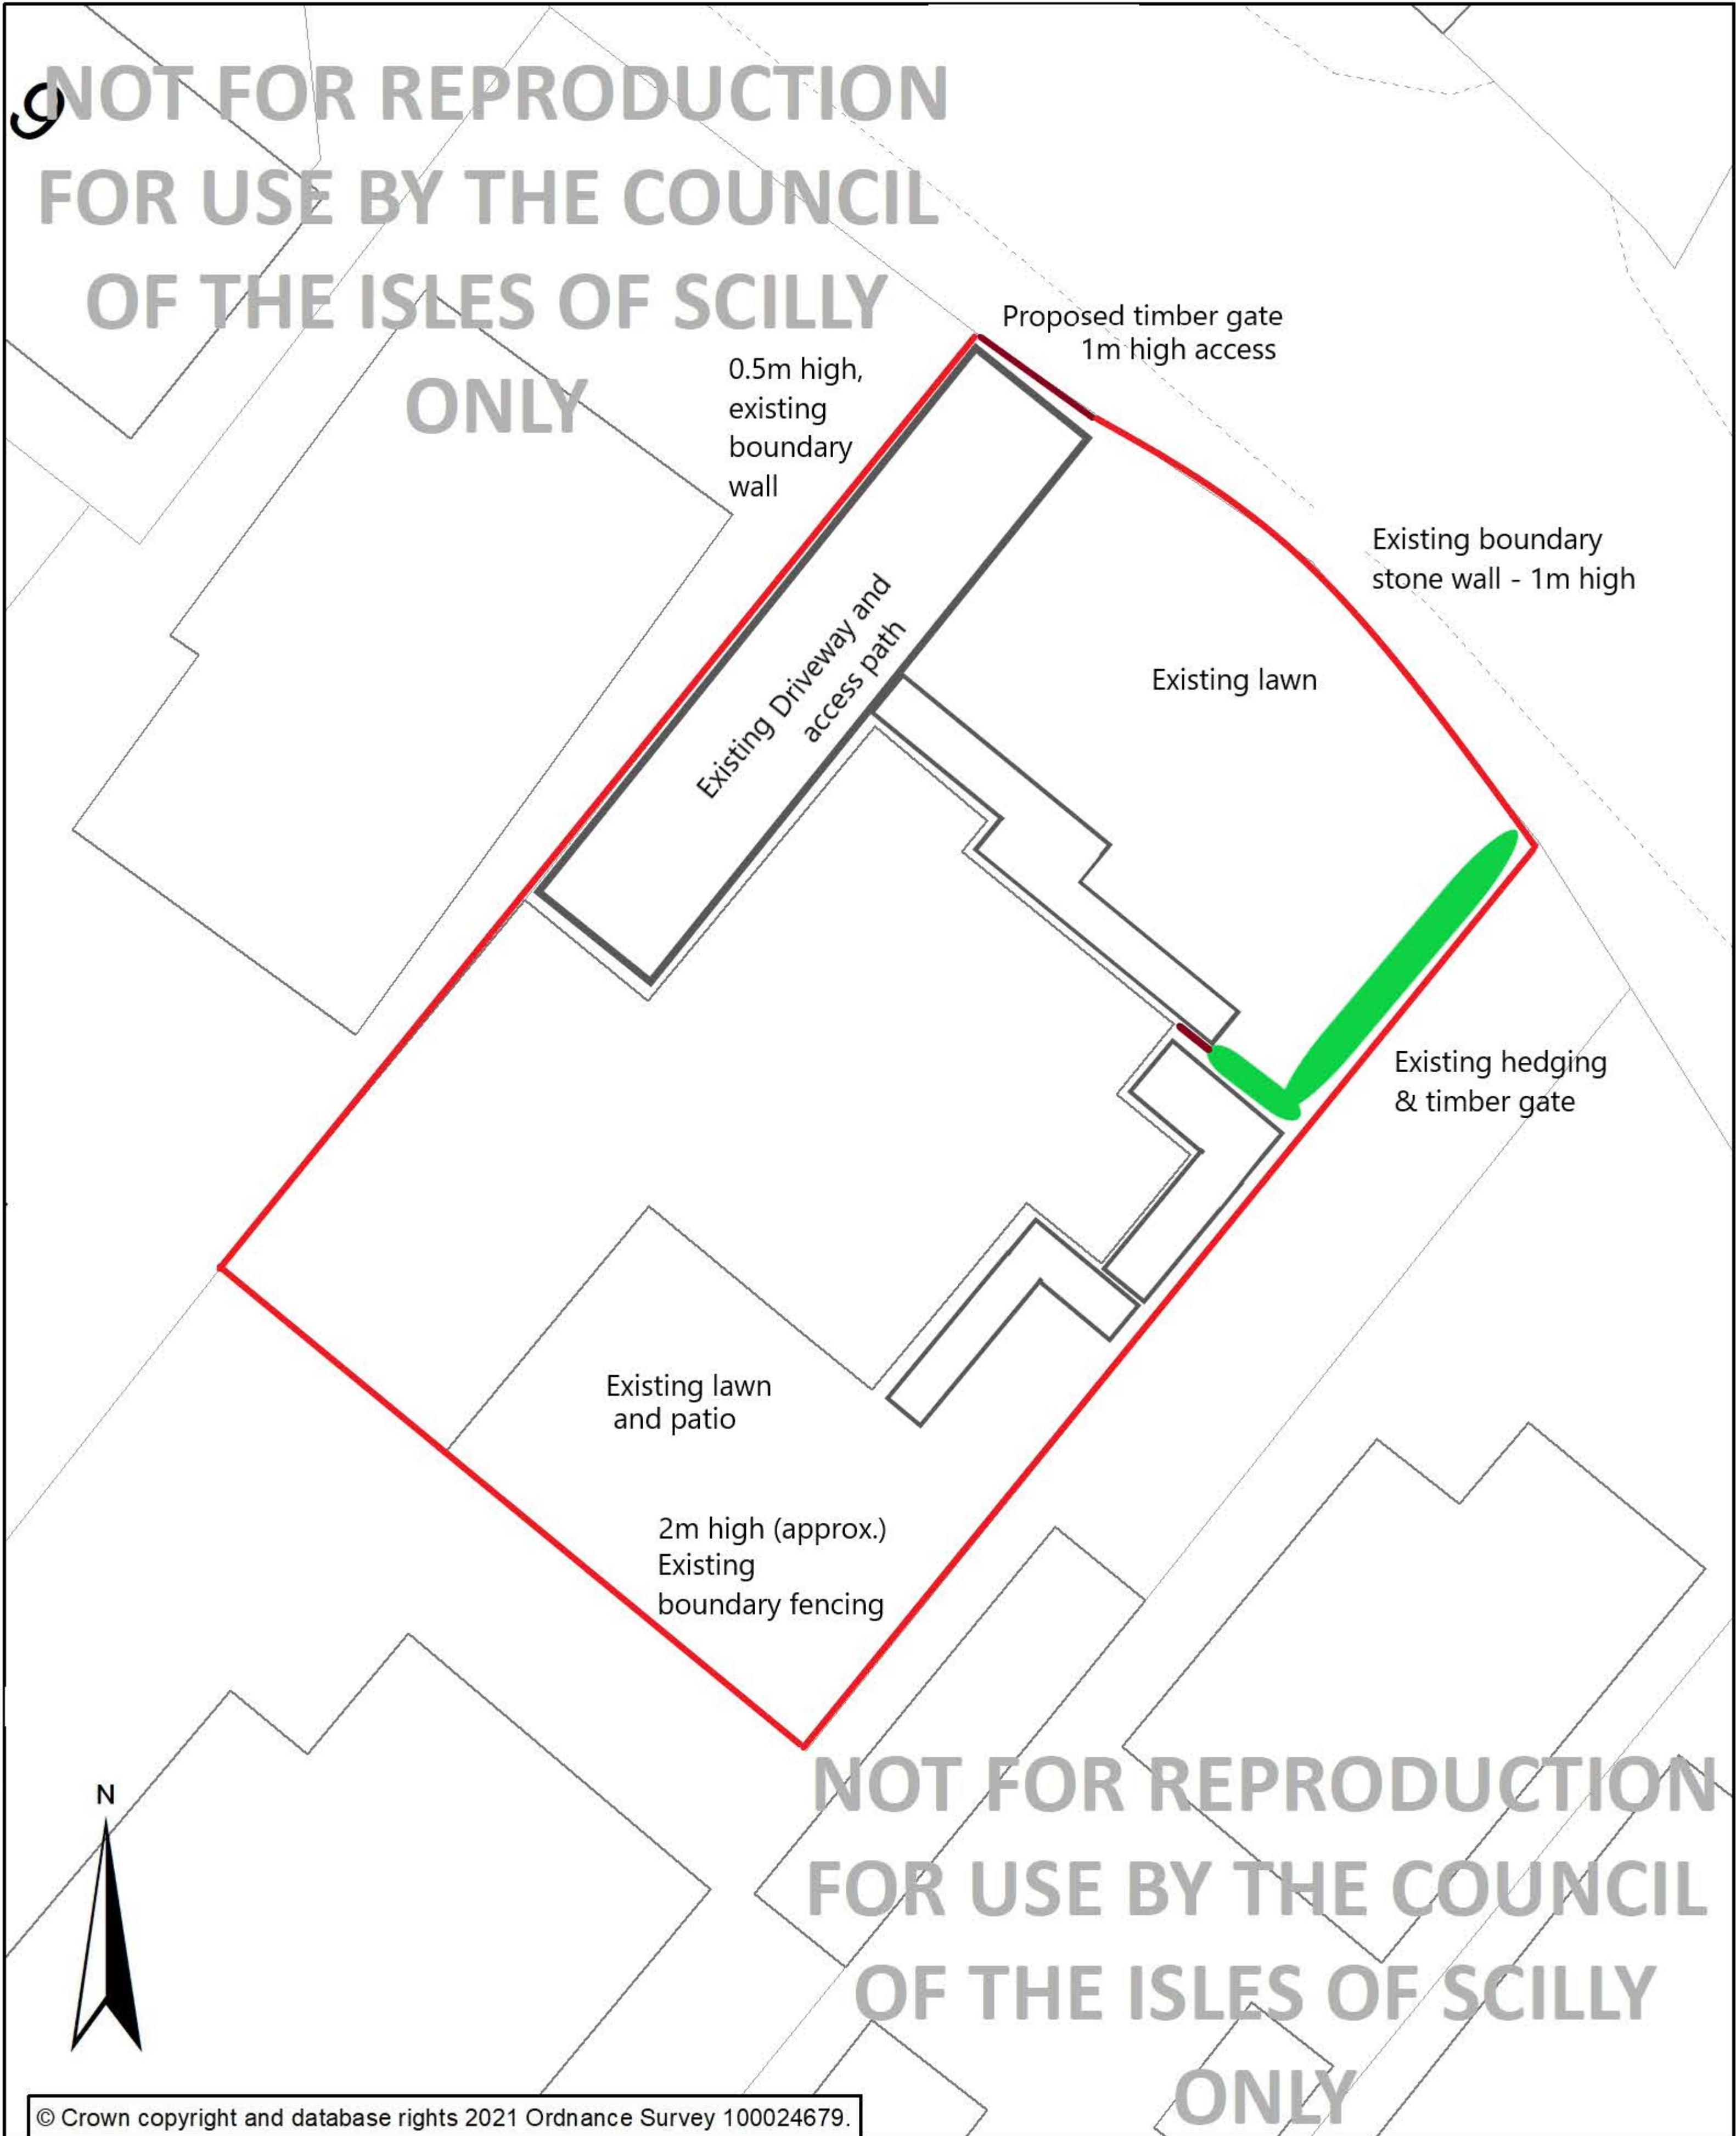

# PROPOSED BLOCK PLAN - AC200

RECEIVED  
By A King at 4:02 pm, Nov 04, 2021

## April Cottage, Church Road, St Mary's

1:200 @A4 0 1 2 4 6 8 10 Meters

For use and reproduction by the Council of the Isles of Scilly only.  
Council of the Isles of Scilly, Town Hall, The Parade, St Mary's, Isles of Scilly, TR21 0LW