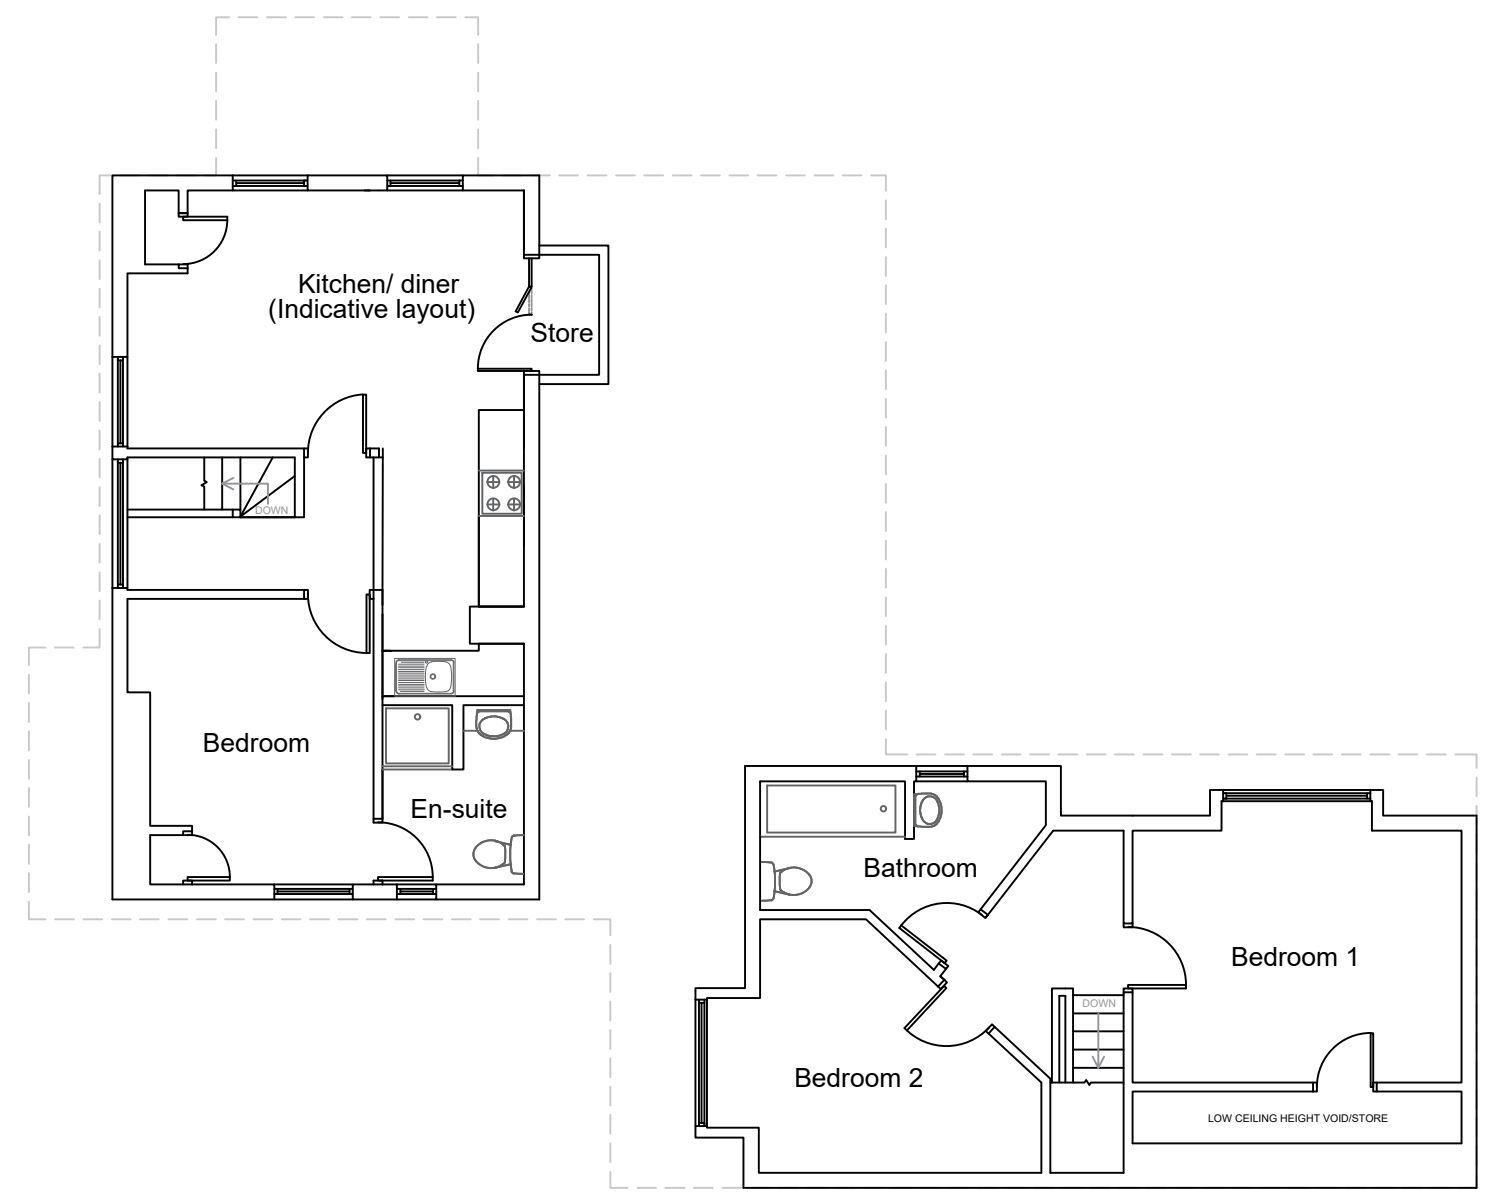

Currie & Brown
Poseidon House, Neptune Park,
Maxwell Road, Plymouth, PL4 0SN
United Kingdom
Tel: 01752 273473 , Fax: 01752 257755, www.curriebrown.com

Client
Council of the Isles of Scilly

Title
April Cottage - Proposal 2 Floor Plans

Project
April Cottage - Layout Conversion

Date	03.11.2021	Drawn	AH
Scale	1:100 @A3	Checked	TH
Drwg No.	500585_P2_01		Rev