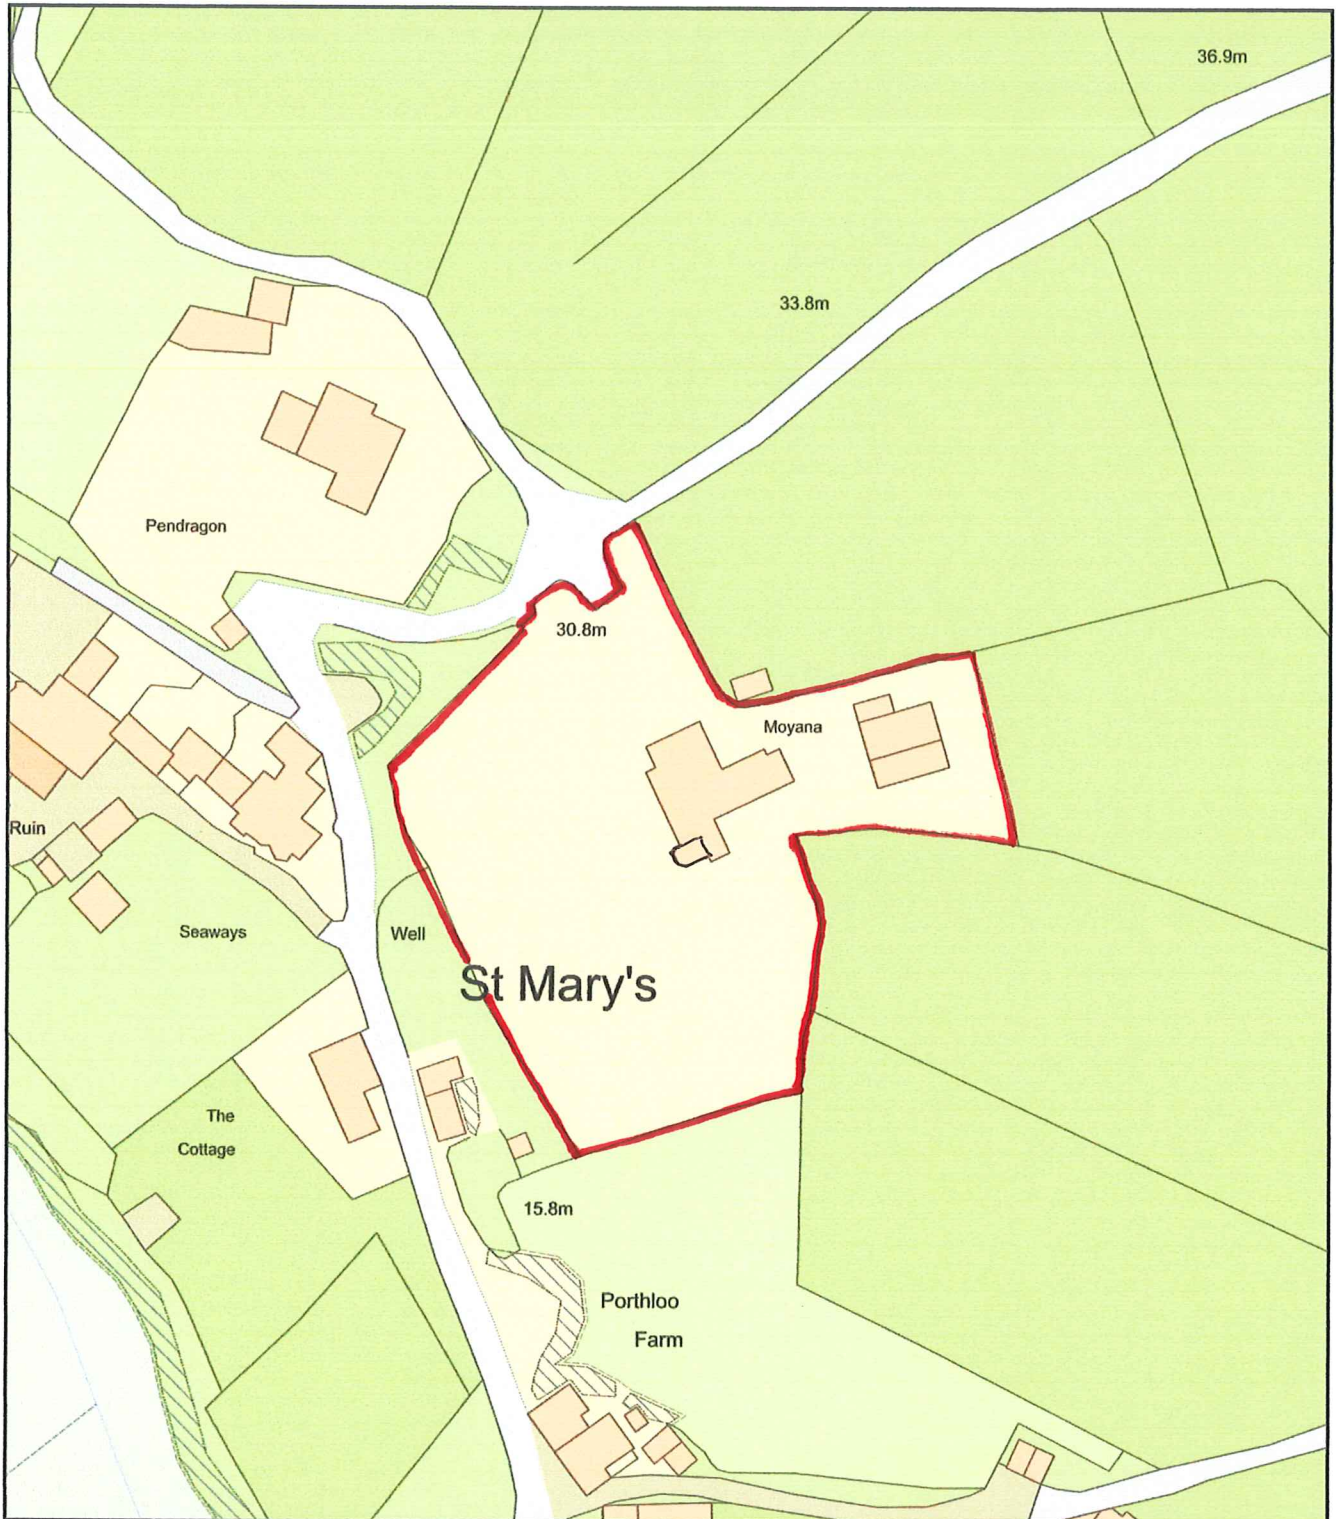

Moyana, Conservatory Roof - Location Plan

Plan Produced for: Susan Nicholls
Date Produced: 01 Nov 2021
Plan Reference Number: TQRQM21305110117283
Scale: 1:1250 @ A4