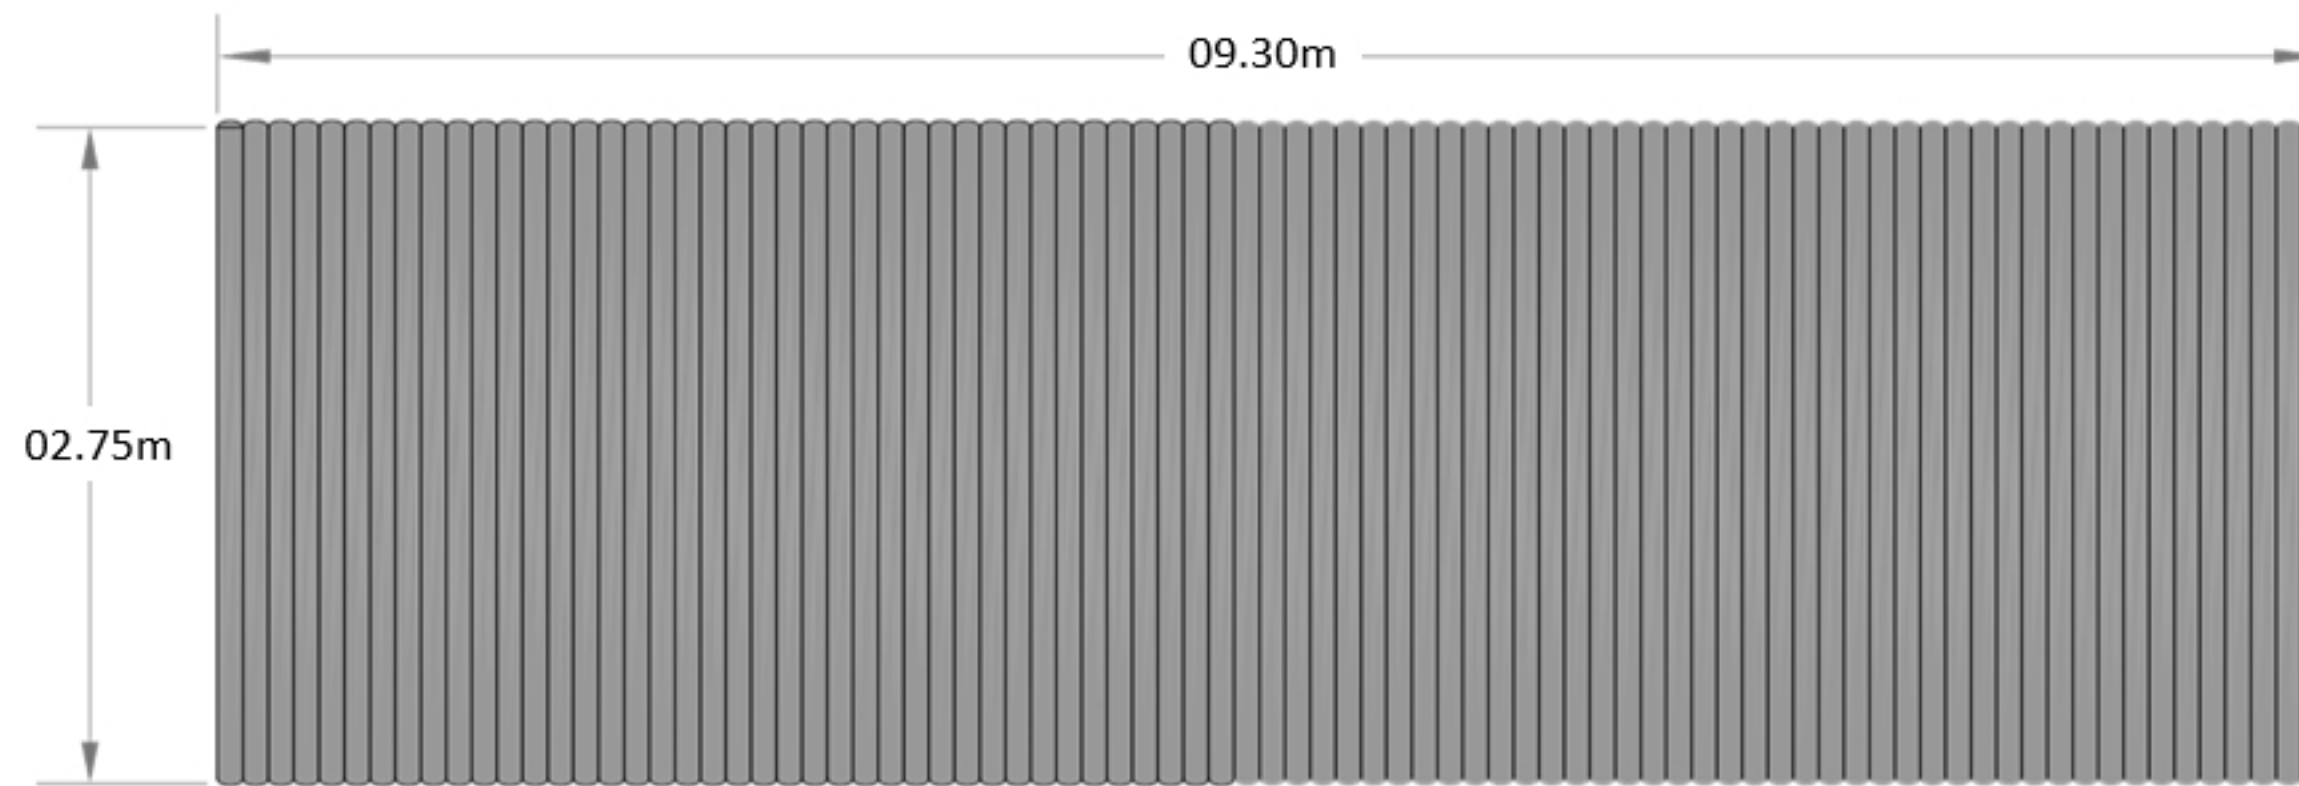

RECEIVED

By Olivia.Rickman at 2:01 pm, Nov 26, 2021

Shepherd Hut Lower Town St Martins
Roof Plan Scale 1:50@A3
Drawing Date 18/08/2021