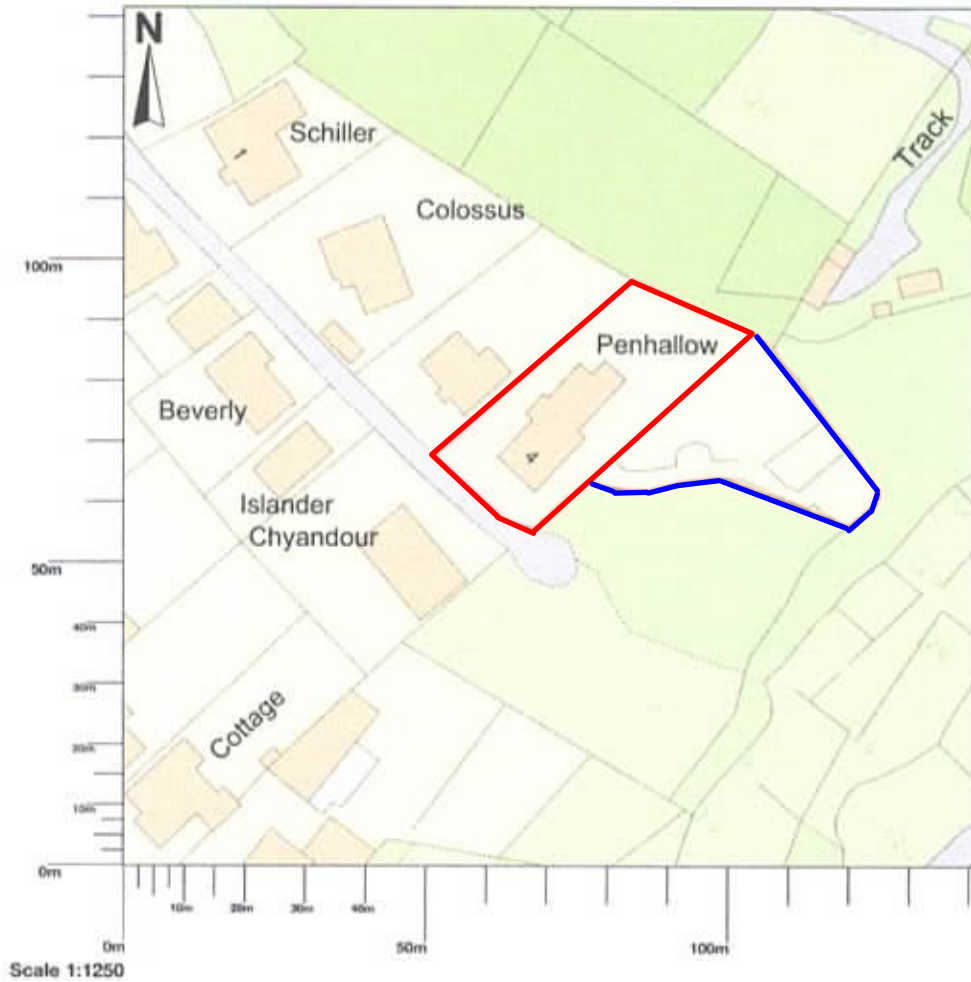

Penhallow, Pilots Retreat, St. Mary'S, Isles Of Scilly, TR21 0PB

Map area bounded by: 90852,10332 90994,10474. Produced on 08 January 2021 from the OS National Geographic Database. Reproduction in whole or part is prohibited without the prior permission of Ordnance Survey. © Crown copyright 2021. Supplied by UKPlanningMaps.com a licensed OS partner (100054135). Unique plan reference: p2cuk/555666/752547