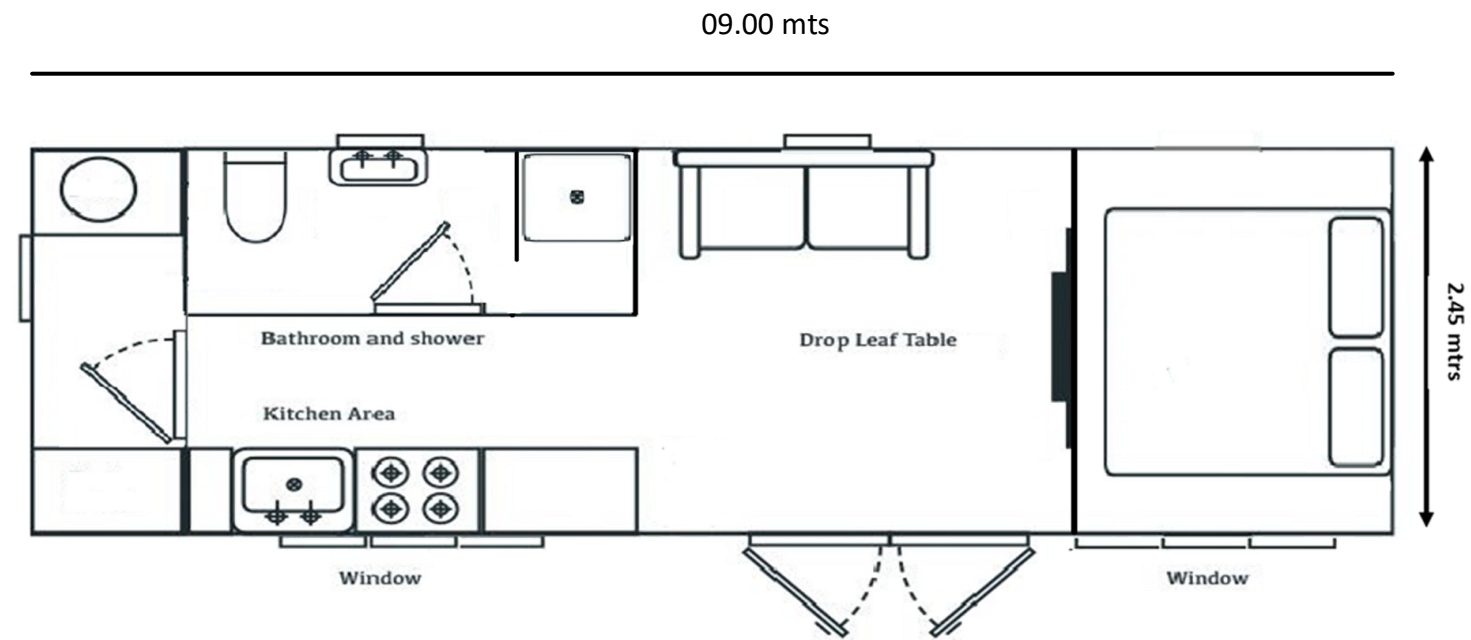

RECEIVED

By Olivia.Rickman at 12:20 pm, Nov 24, 2021

Shepherd Hut Lower Town St Martins
Floor Plan Scale 1:50@A3
Drawing Date 18/08/2021