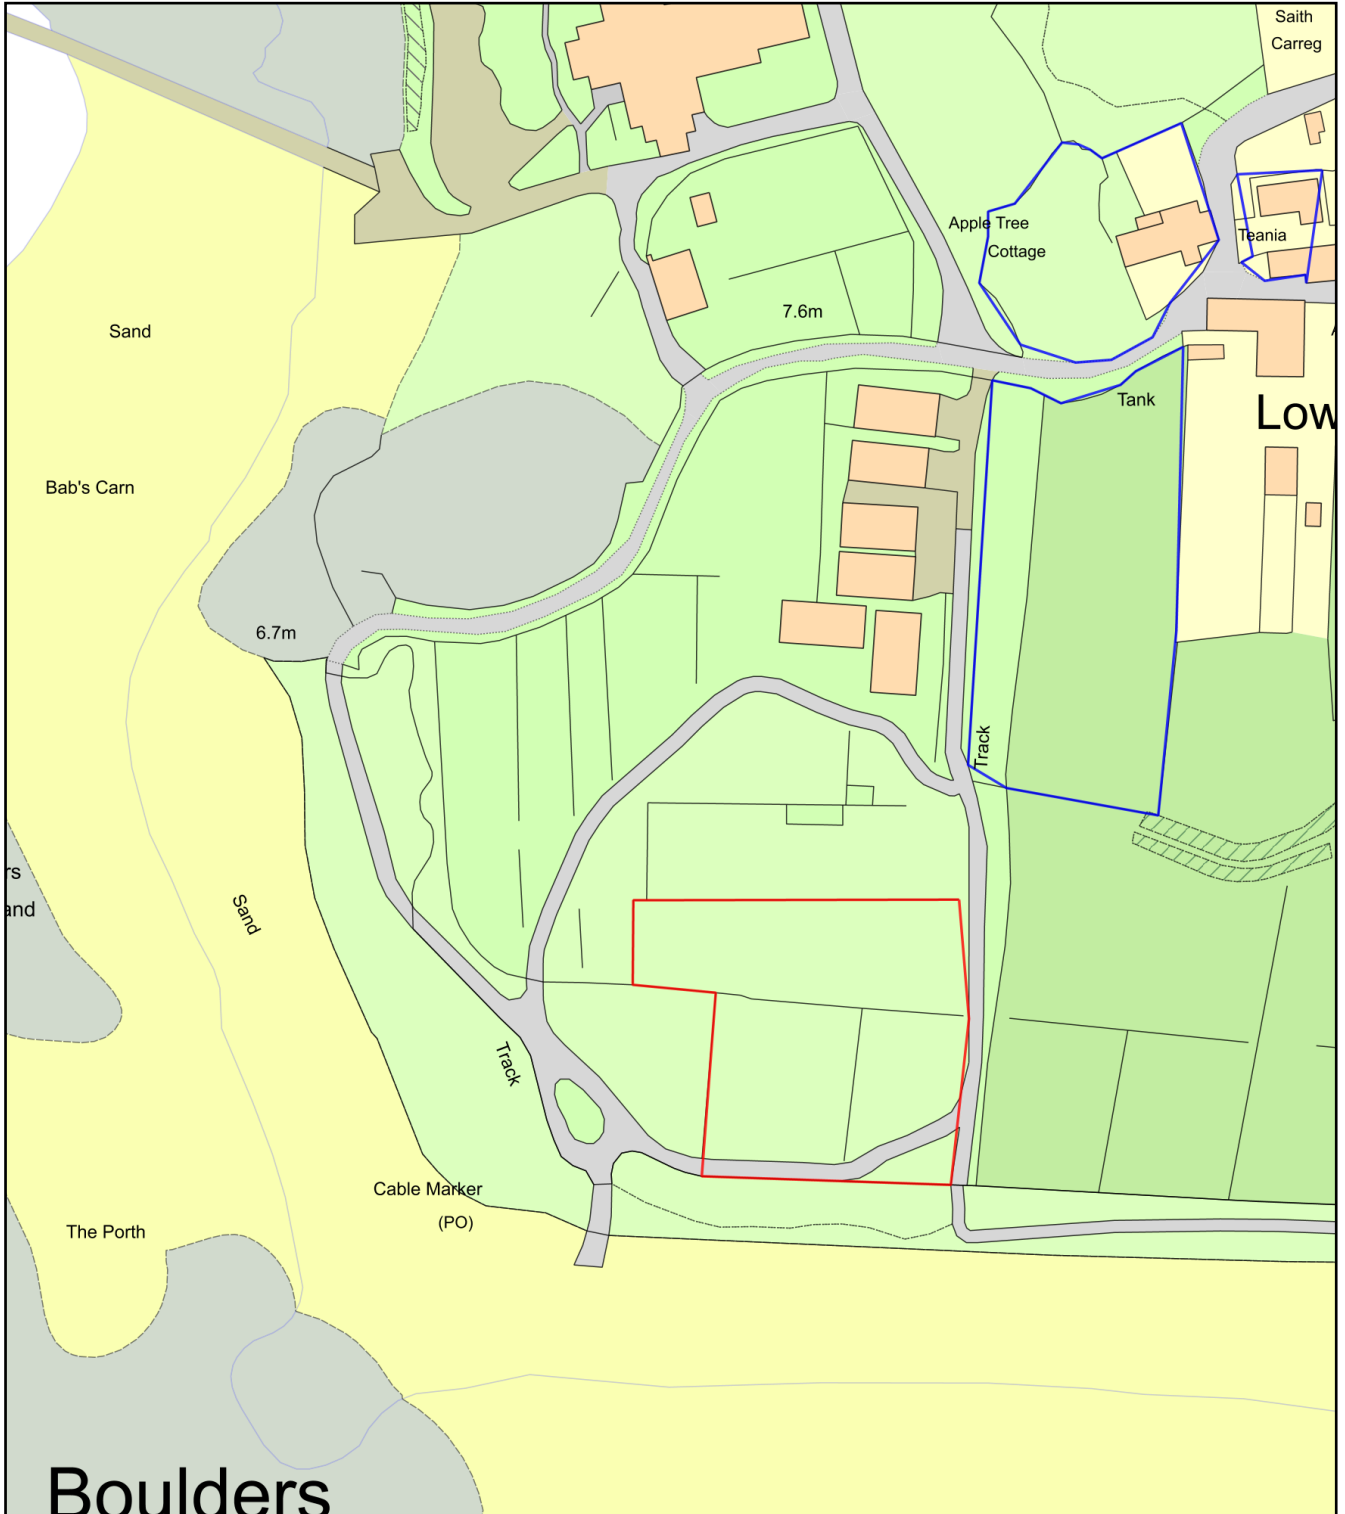

RECEIVED

By Olivia.Rickman at 12:19 pm, Nov 24, 2021

Shepherd Huts Location Lower Town

Plan Produced for: Keith Bradford

Date Produced: 13 Sep 2021

Plan Reference Number: TQRQM21256225349026

Scale: 1:1250 @ A4