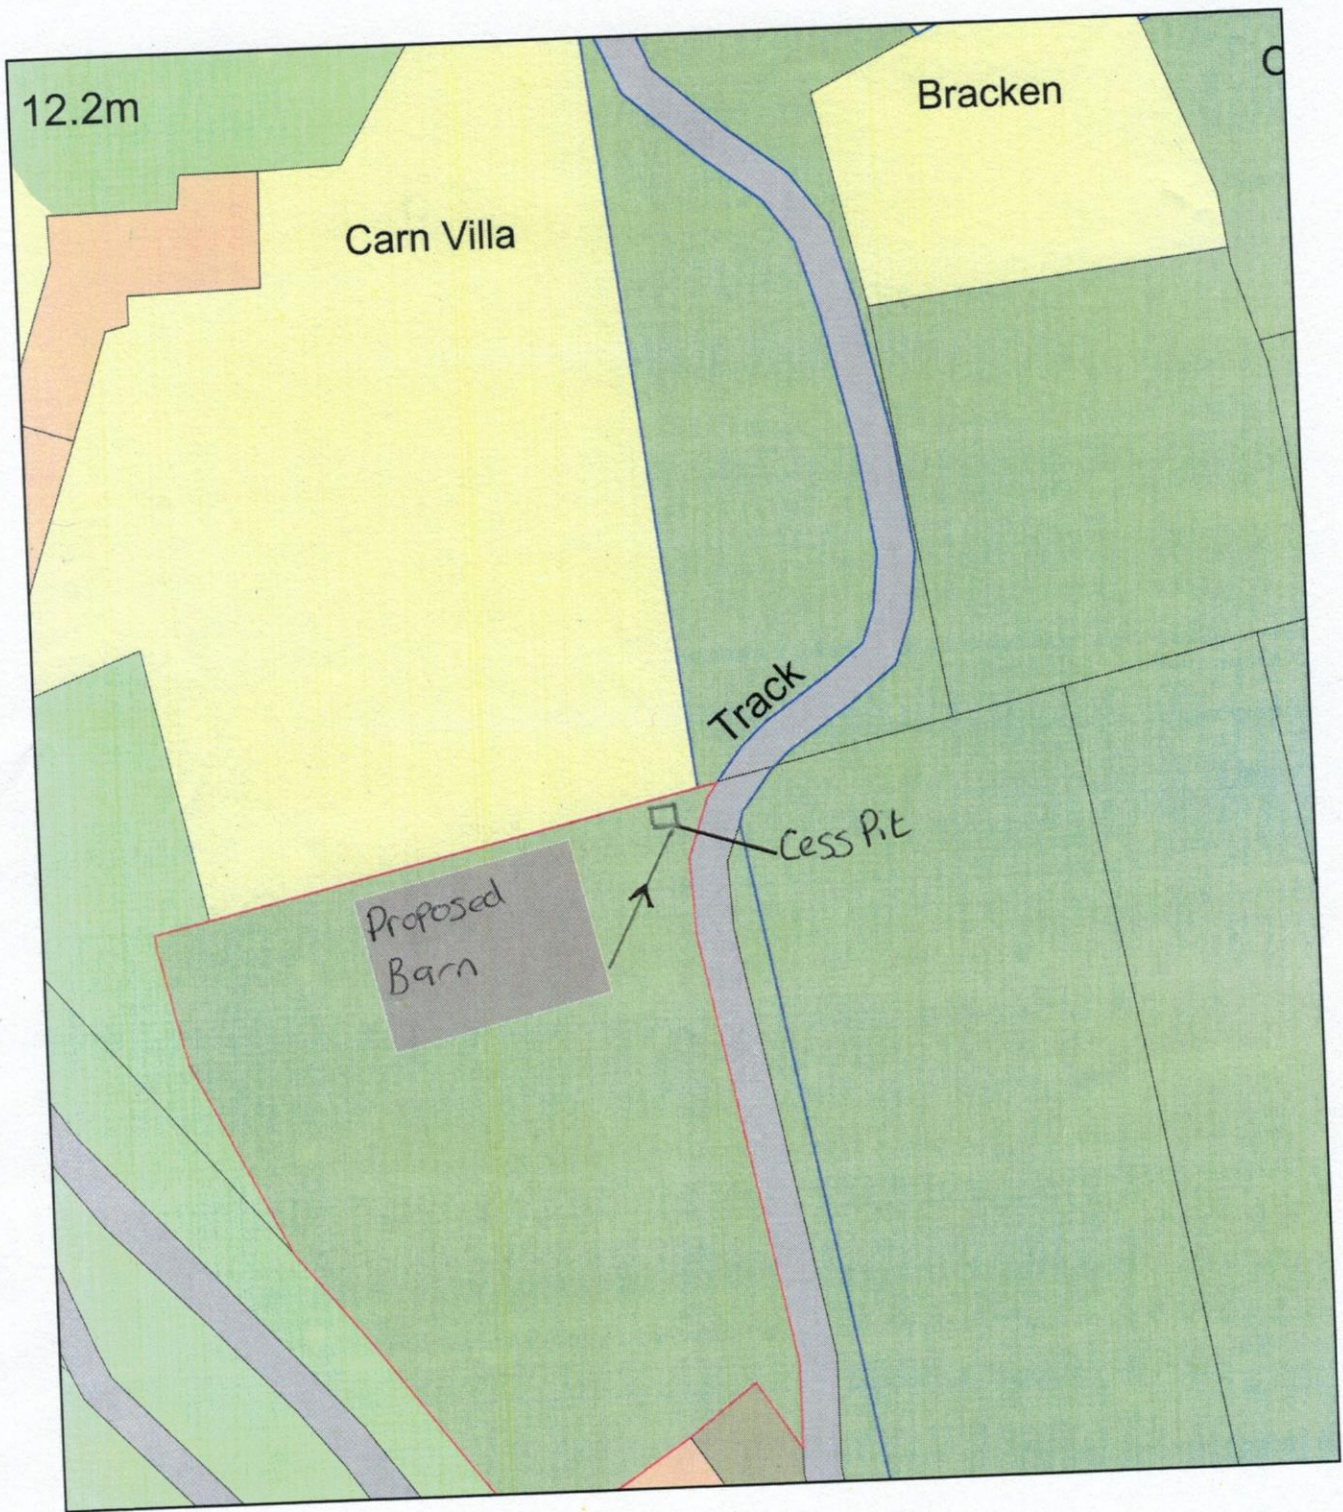

Hillside Farm, Bryher, Proposed New Barn

Plan Produced for: Graham Eggins
Date Produced: 05 Dec 2021
Plan Reference Number: TQRQM21339100057459
Scale: 1:500 @ A4